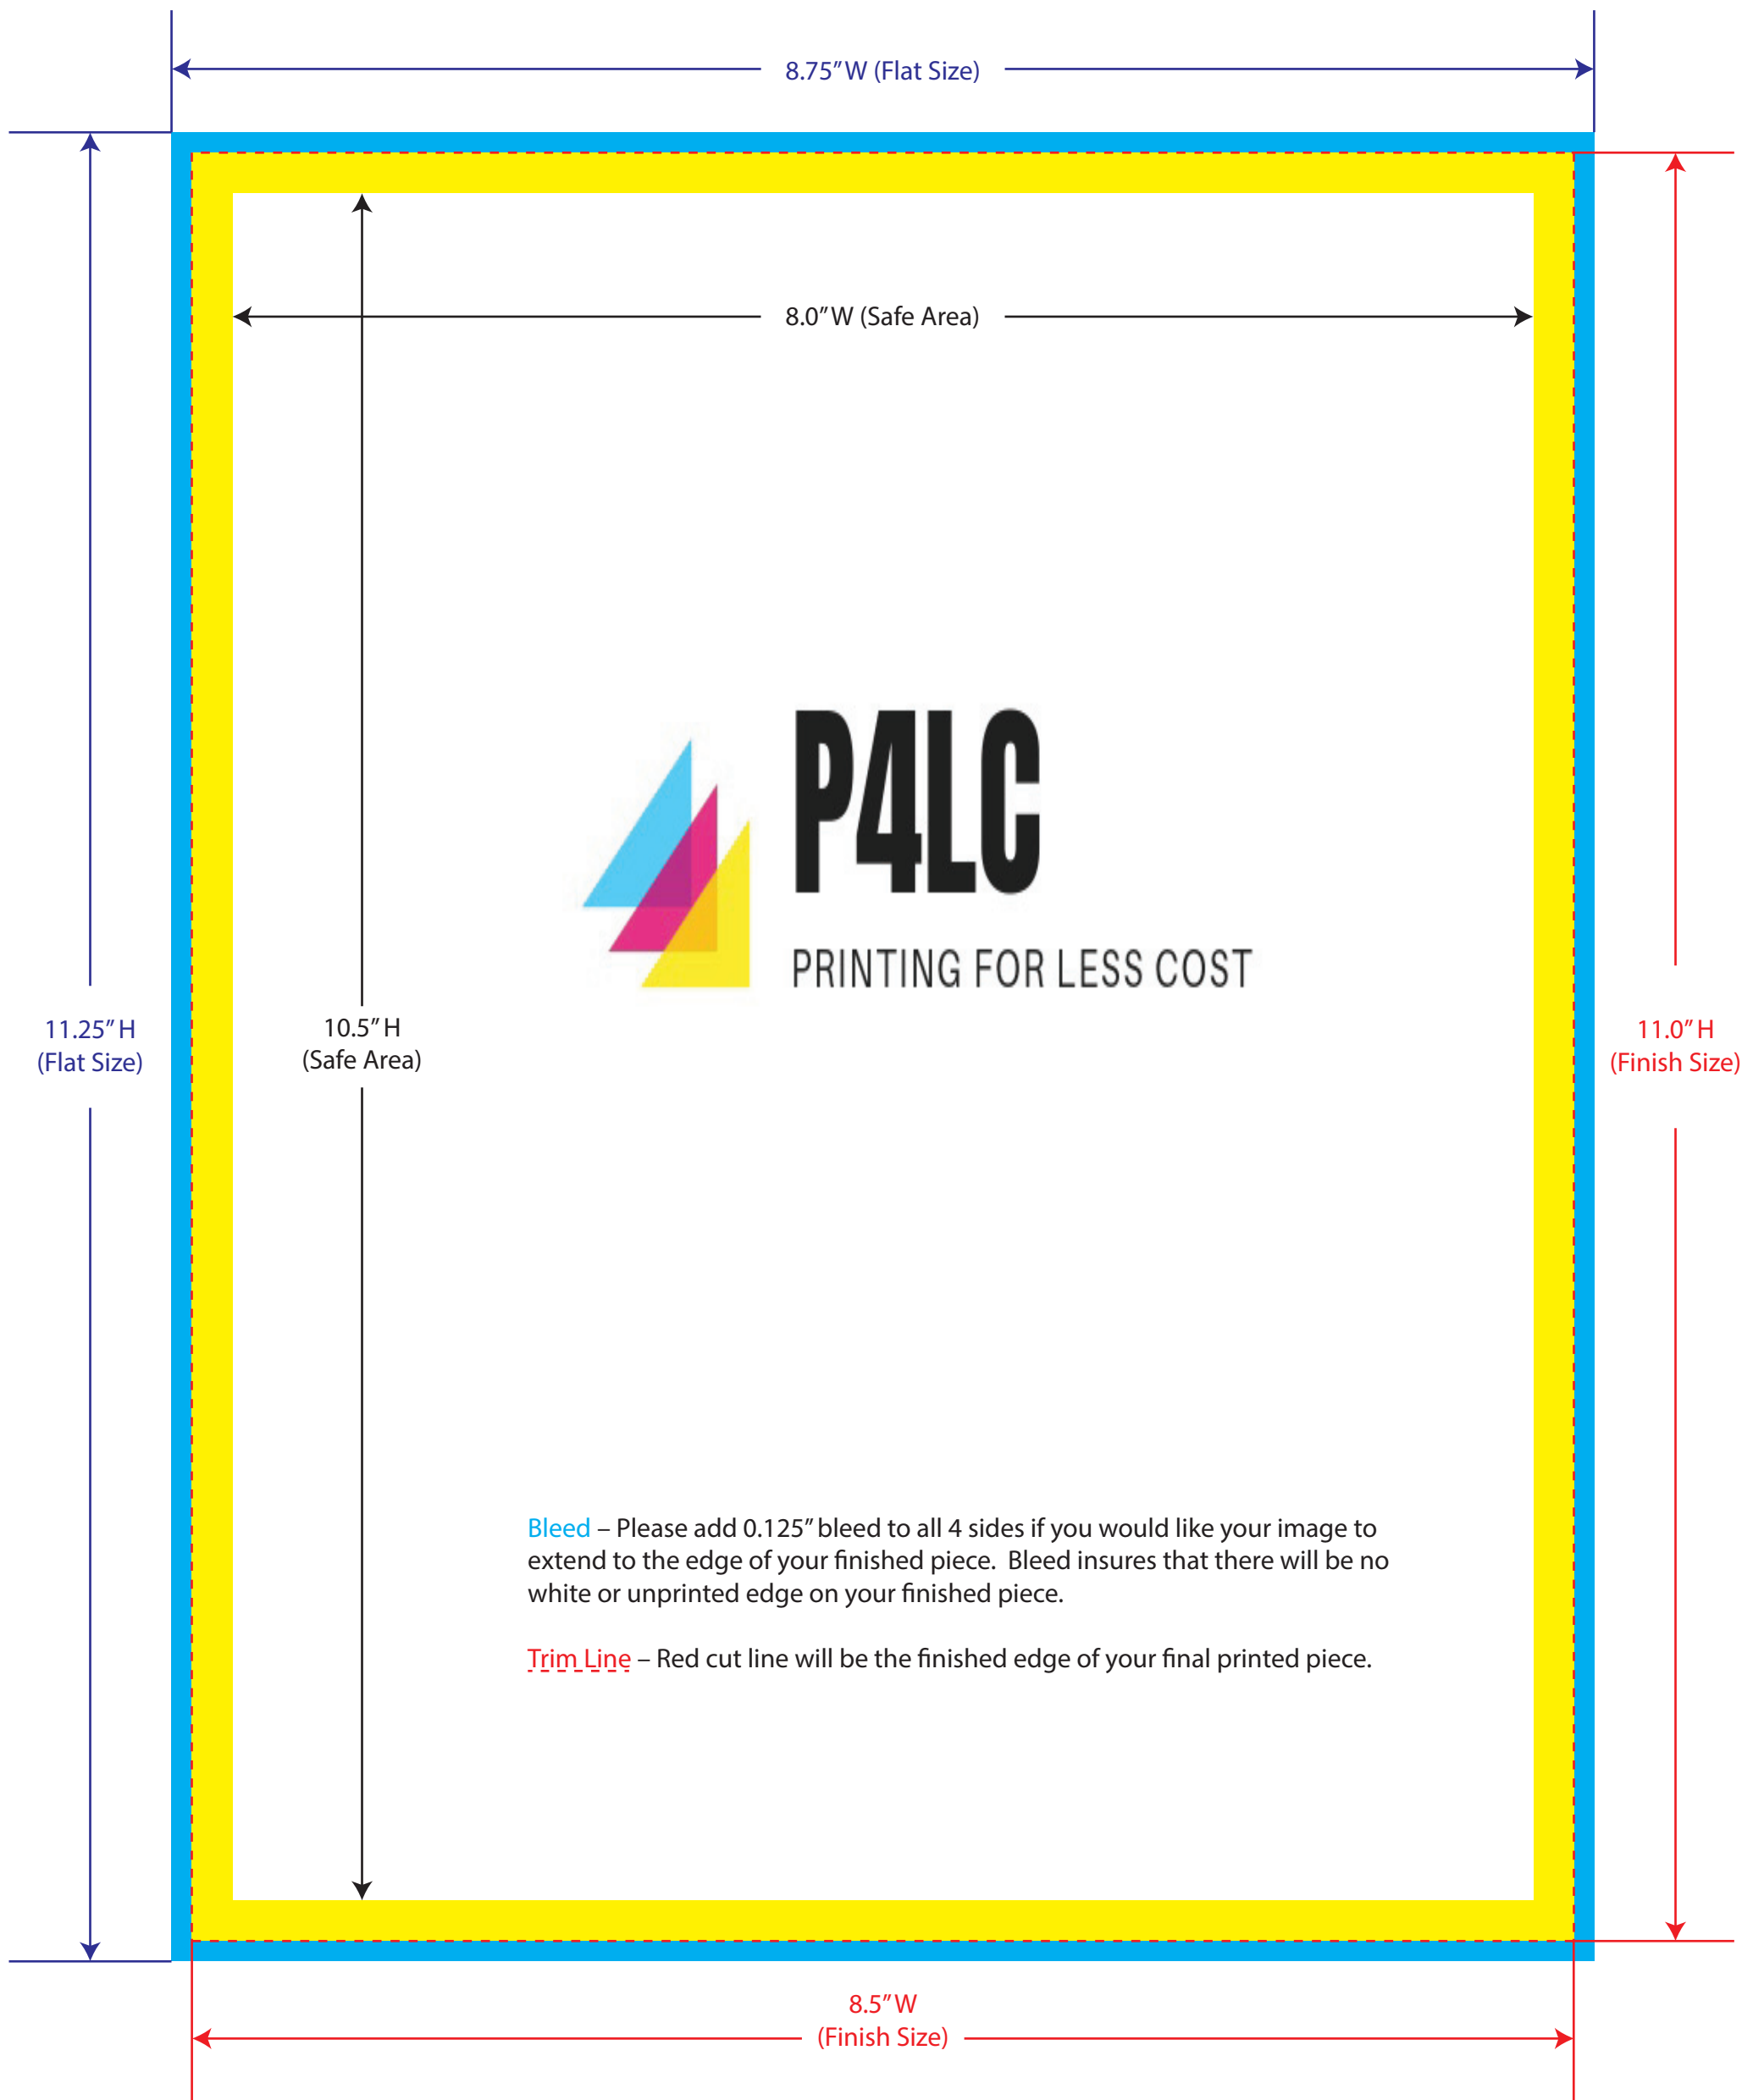

**SS Book**  
**Flat Size: 5.75" W x 8.75" H**  
**Finish Size: 5.5" W x 8.5" H**

**Bleed** – Please add 0.125" bleed to all 4 sides if you would like your image to extend to the edge of your finished piece. Bleed insures that there will be no white or unprinted edge on your finished piece.

**Trim Line** – Red cut line will be the finished edge of your final printed piece.

**SS Book**  
**Flat Size: 6.25" W x 9.25" H**  
**Finish Size: 6.0" W x 9.0" H**

**Bleed** – Please add 0.125" bleed to all 4 sides if you would like your image to extend to the edge of your finished piece. Bleed insures that there will be no white or unprinted edge on your finished piece.

**Trim Line** – Red cut line will be the finished edge of your final printed piece.

**SS Book**  
**Flat Size: 8.25" W x 11.25" H**  
**Finish Size: 8.5" W x 11.0" H**

BLEED

Trim Line

**Bleed** – Please add 0.125" bleed to all 4 sides if you would like your image to extend to the edge of your finished piece. Bleed insures that there will be no white or unprinted edge on your finished piece.

**Trim Line** – Red cut line will be the finished edge of your final printed piece.

**SS Book**  
 Flat Size: 9.25" W x 12.25" H  
 Finish Size: 9.0" W x 12.0" H

BLEED

Trim Line