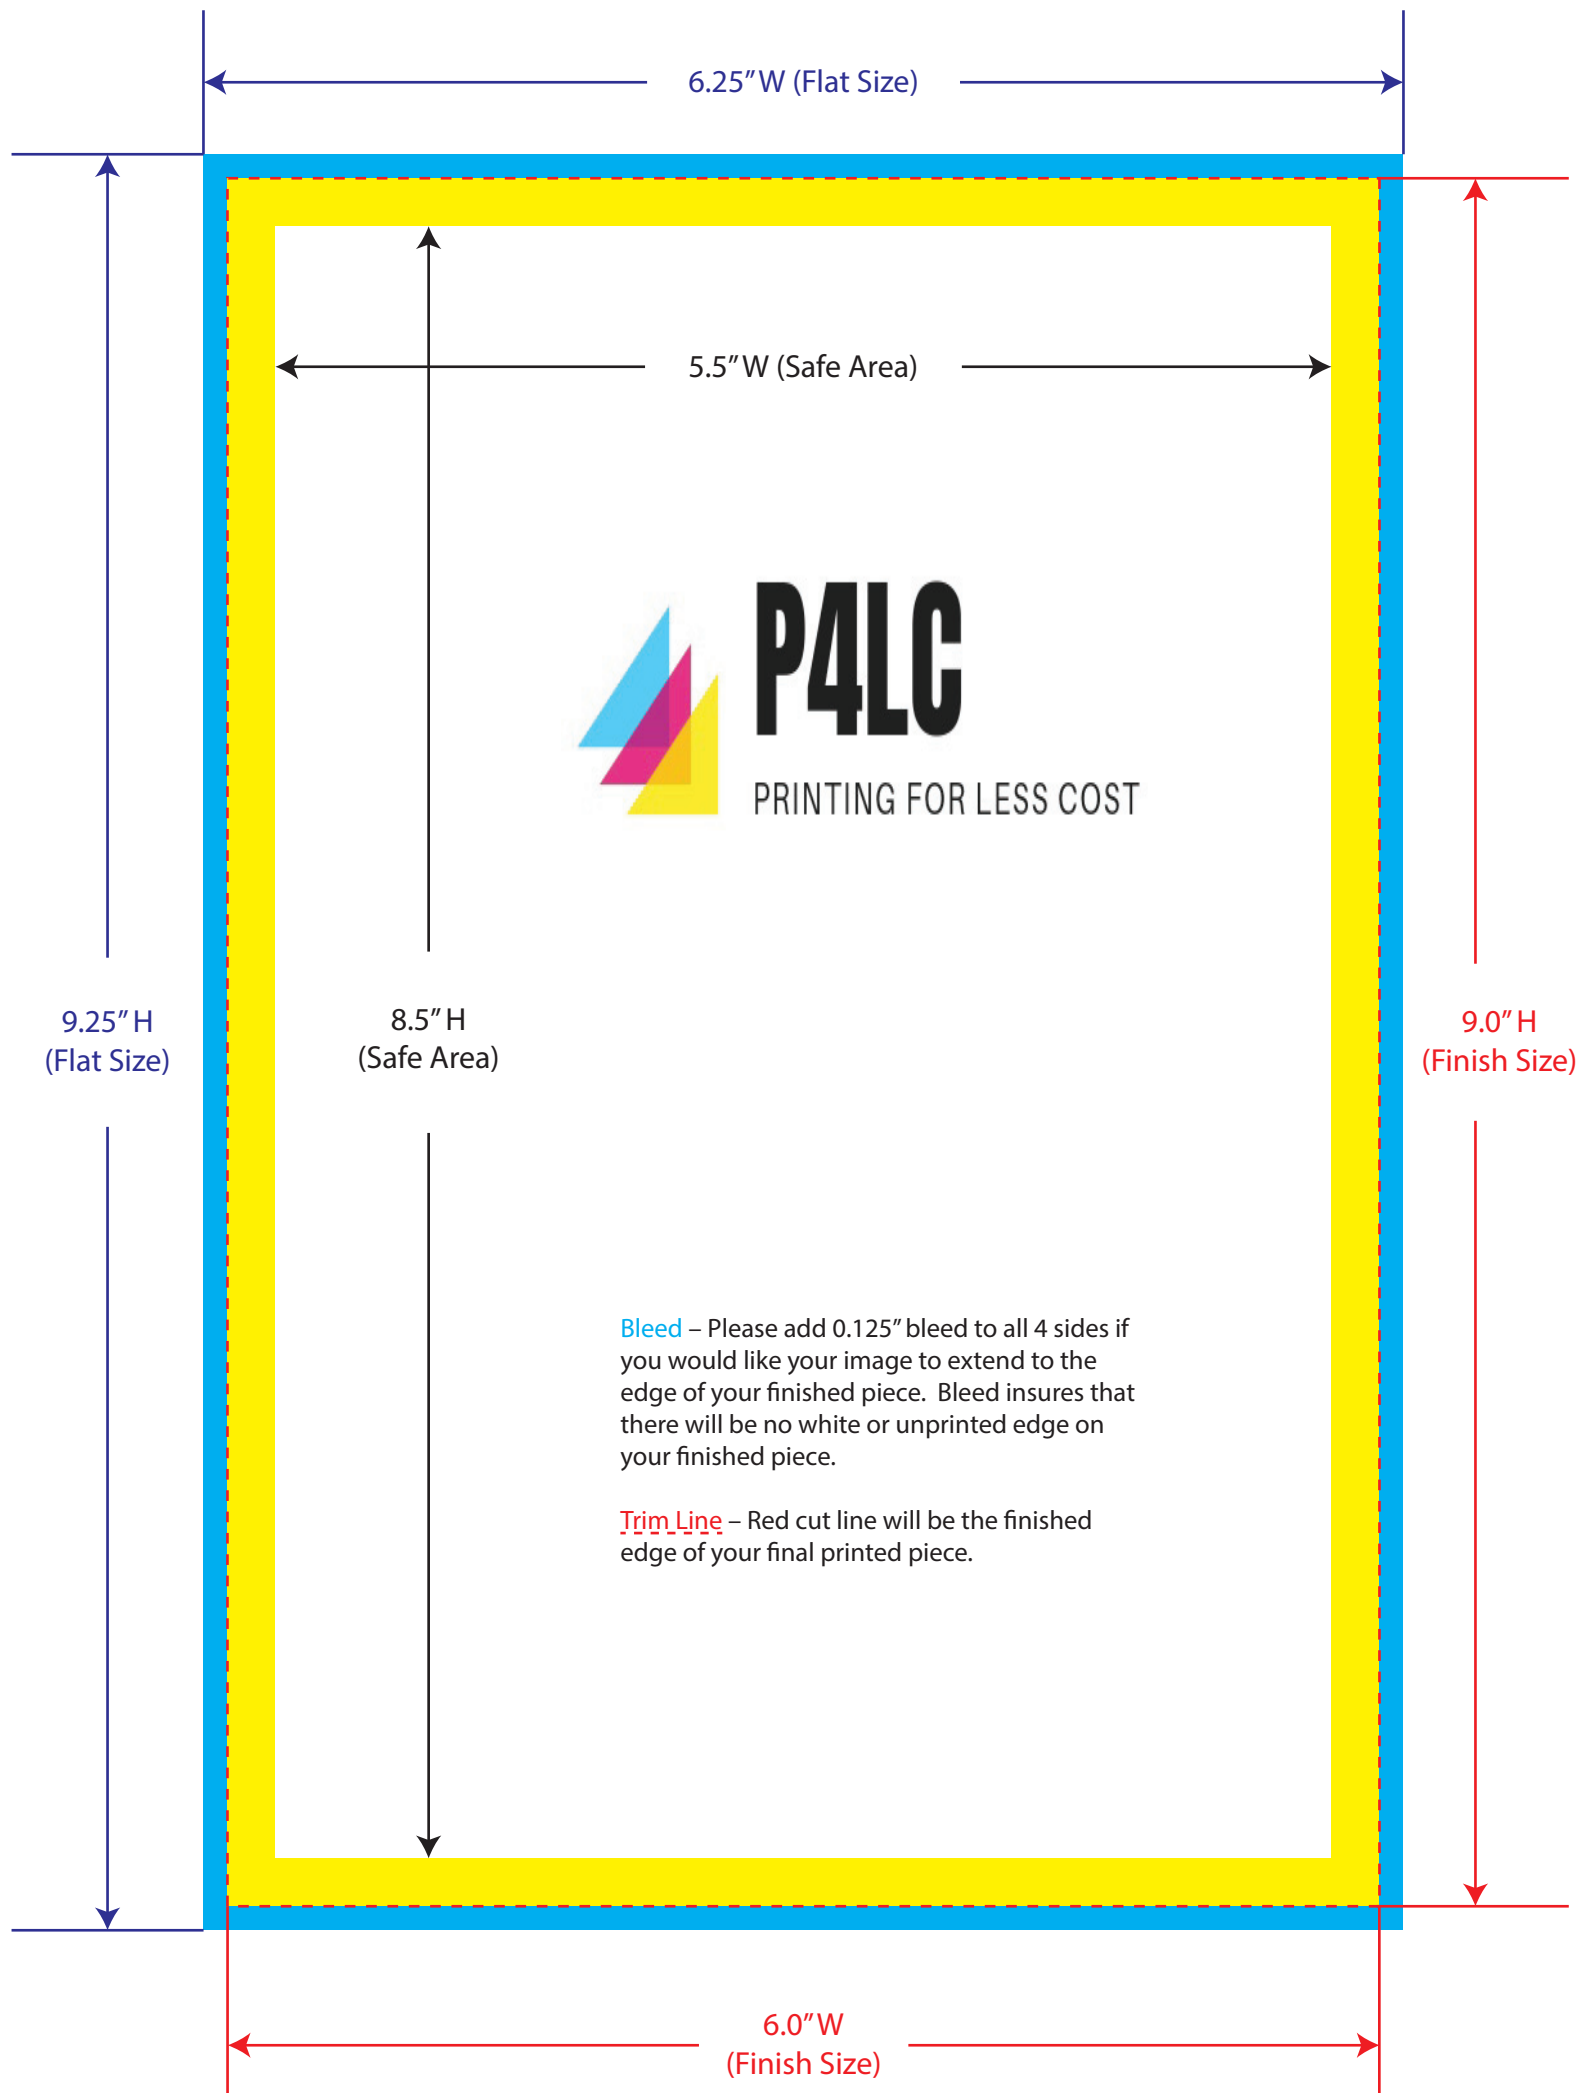

**SS Book**  
**Flat Size: 5.75" W x 8.75" H**  
**Finish Size: 5.5" W x 8.5" H**

**Bleed** – Please add 0.125" bleed to all 4 sides if you would like your image to extend to the edge of your finished piece. Bleed insures that there will be no white or unprinted edge on your finished piece.

**Trim Line** – Red cut line will be the finished edge of your final printed piece.

**SS Book**  
**Flat Size: 6.25" W x 9.25" H**  
**Finish Size: 6.0" W x 9.0" H**

**Bleed** – Please add 0.125" bleed to all 4 sides if you would like your image to extend to the edge of your finished piece. Bleed insures that there will be no white or unprinted edge on your finished piece.

**Trim Line** – Red cut line will be the finished edge of your final printed piece.

**SS Book**  
**Flat Size: 8.25" W x 11.25" H**  
**Finish Size: 8.5" W x 11.0" H**

BLEED

Trim Line

**Bleed** – Please add 0.125" bleed to all 4 sides if you would like your image to extend to the edge of your finished piece. Bleed insures that there will be no white or unprinted edge on your finished piece.

**Trim Line** – Red cut line will be the finished edge of your final printed piece.

**SS Book**  
 Flat Size: 9.25" W x 12.25" H  
 Finish Size: 9.0" W x 12.0" H

BLEED

Trim Line