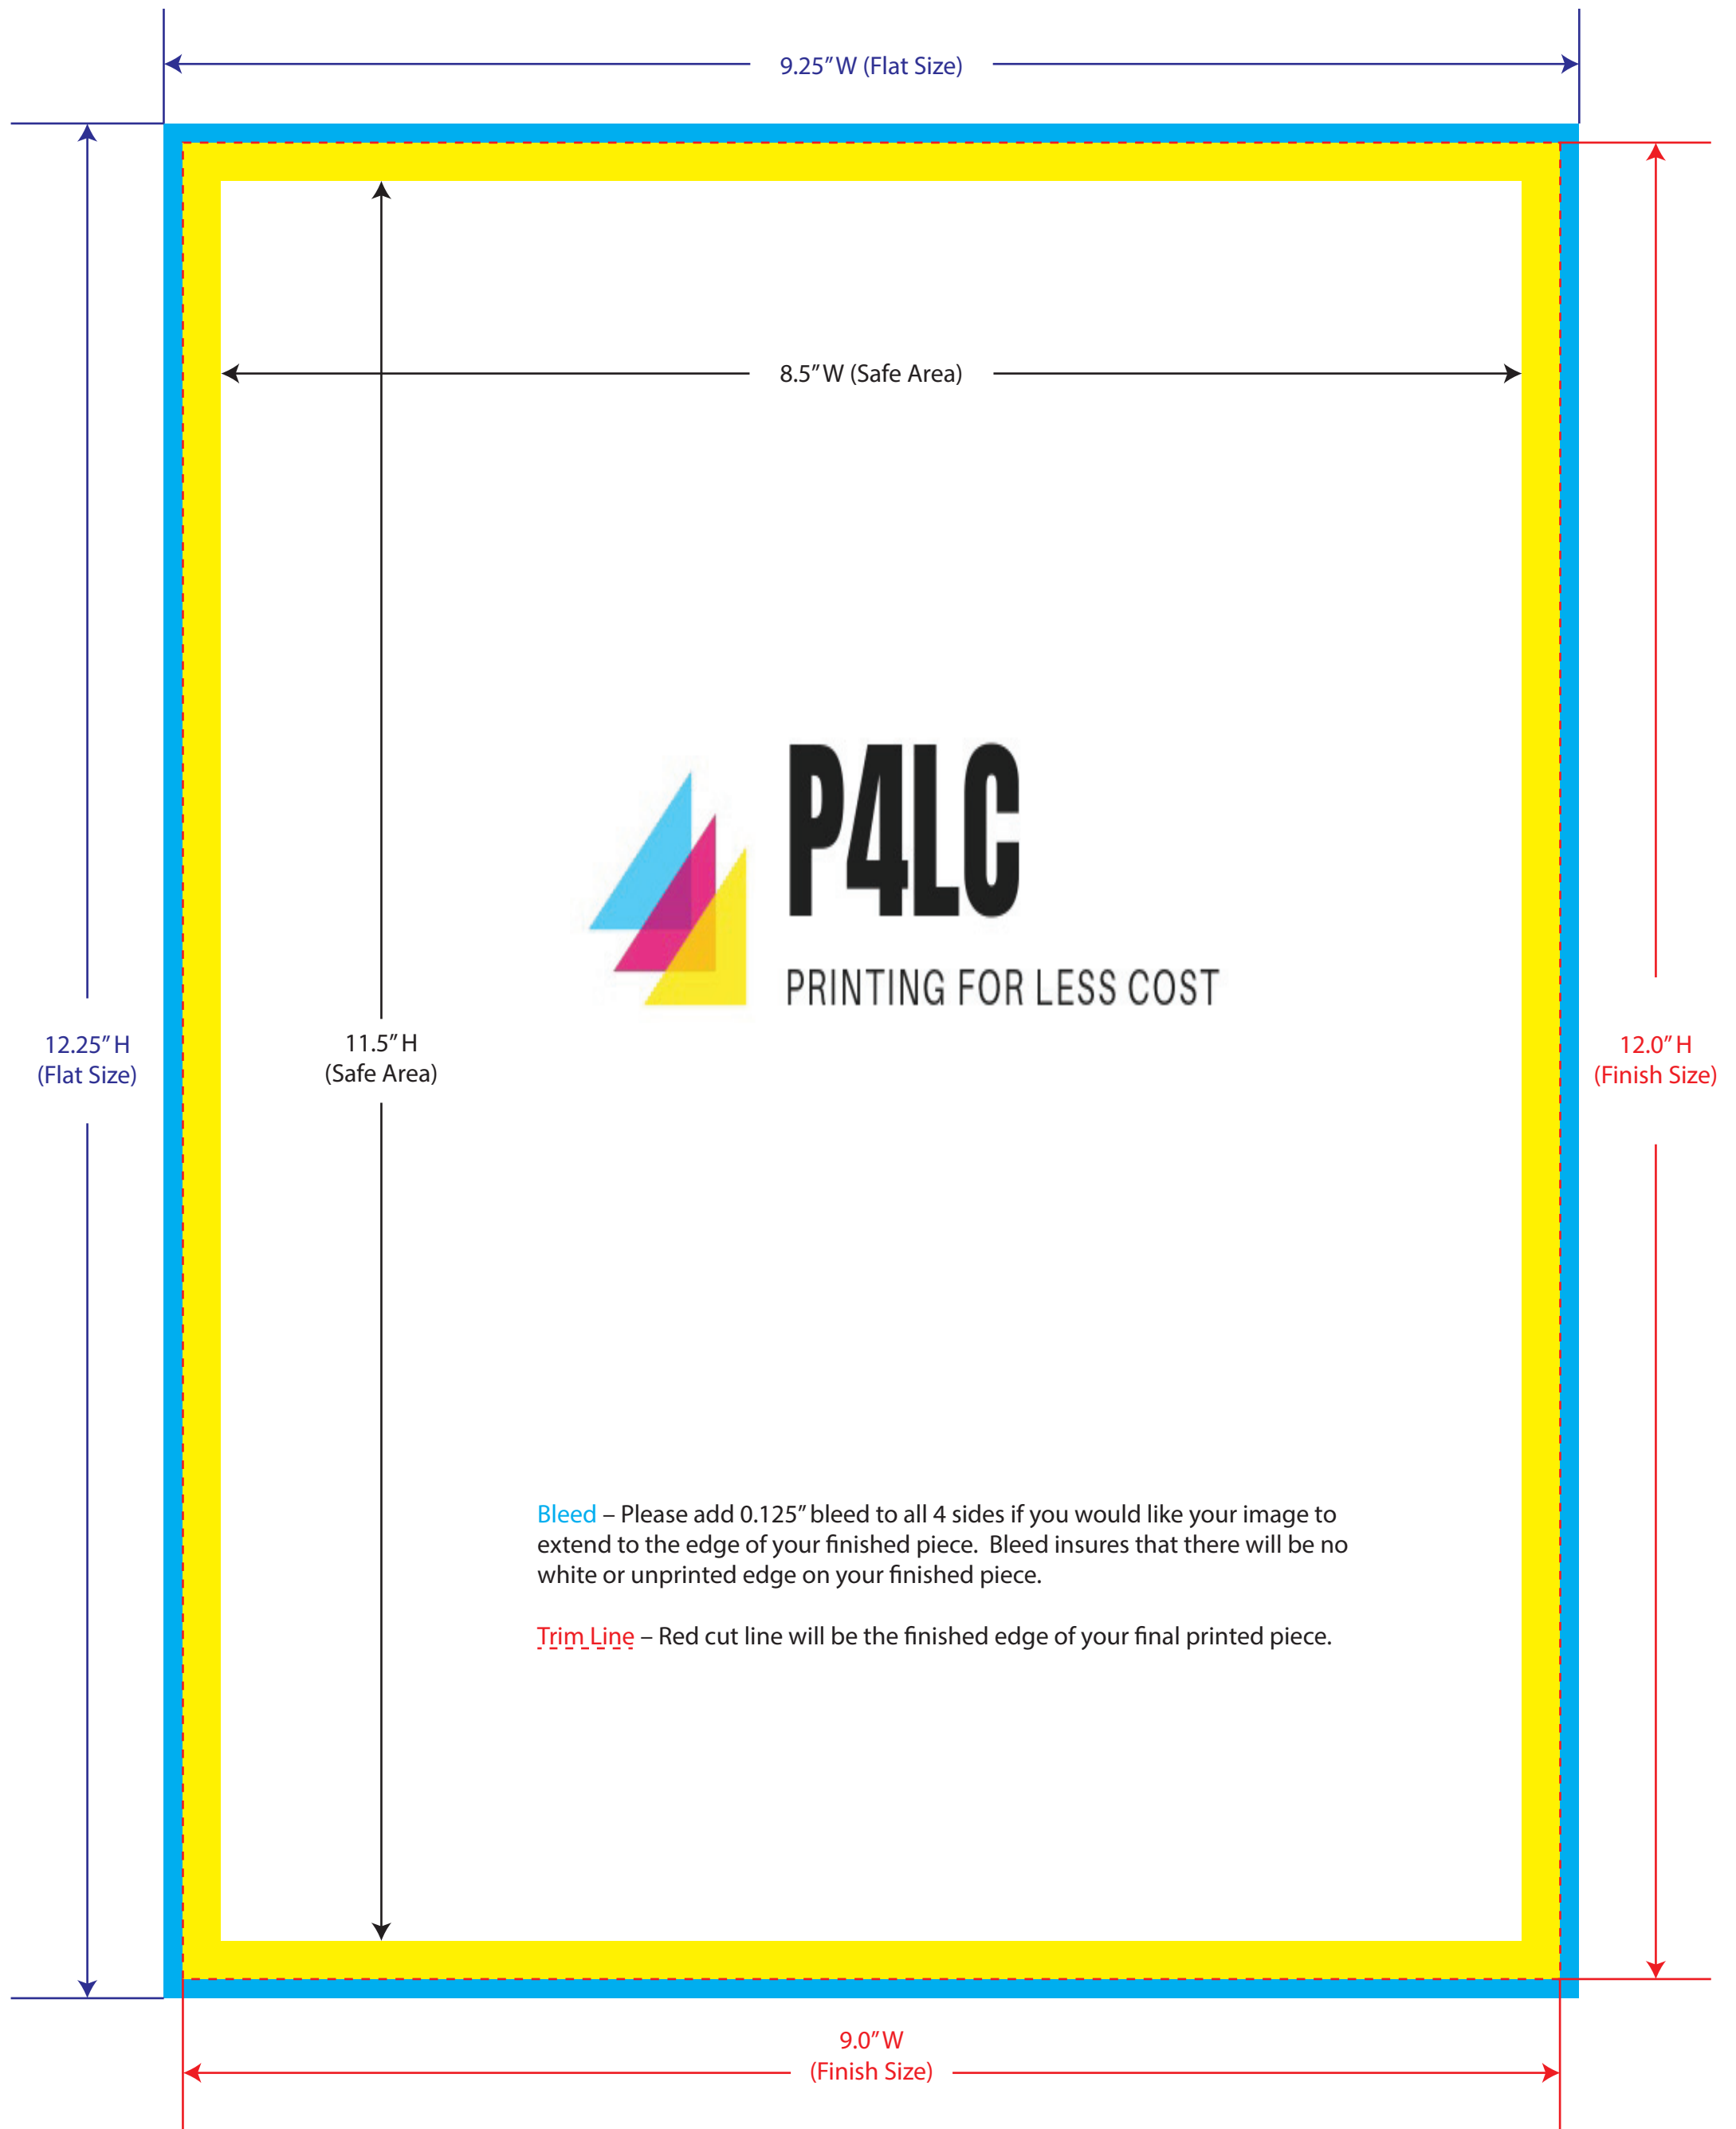

**SS Book**  
**Flat Size: 5.75" W x 8.75" H**  
**Finish Size: 5.5" W x 8.5" H**

**Bleed** – Please add 0.125" bleed to all 4 sides if you would like your image to extend to the edge of your finished piece. Bleed insures that there will be no white or unprinted edge on your finished piece.

**Trim Line** – Red cut line will be the finished edge of your final printed piece.

**SS Book**  
**Flat Size: 6.25" W x 9.25" H**  
**Finish Size: 6.0" W x 9.0" H**

**Bleed** – Please add 0.125" bleed to all 4 sides if you would like your image to extend to the edge of your finished piece. Bleed insures that there will be no white or unprinted edge on your finished piece.

**Trim Line** – Red cut line will be the finished edge of your final printed piece.

**SS Book**  
**Flat Size: 8.25" W x 11.25" H**  
**Finish Size: 8.5" W x 11.0" H**

BLEED

Trim Line

**Bleed** – Please add 0.125" bleed to all 4 sides if you would like your image to extend to the edge of your finished piece. Bleed insures that there will be no white or unprinted edge on your finished piece.

**Trim Line** – Red cut line will be the finished edge of your final printed piece.

**SS Book**  
 Flat Size: 9.25" W x 12.25" H  
 Finish Size: 9.0" W x 12.0" H

BLEED

Trim Line