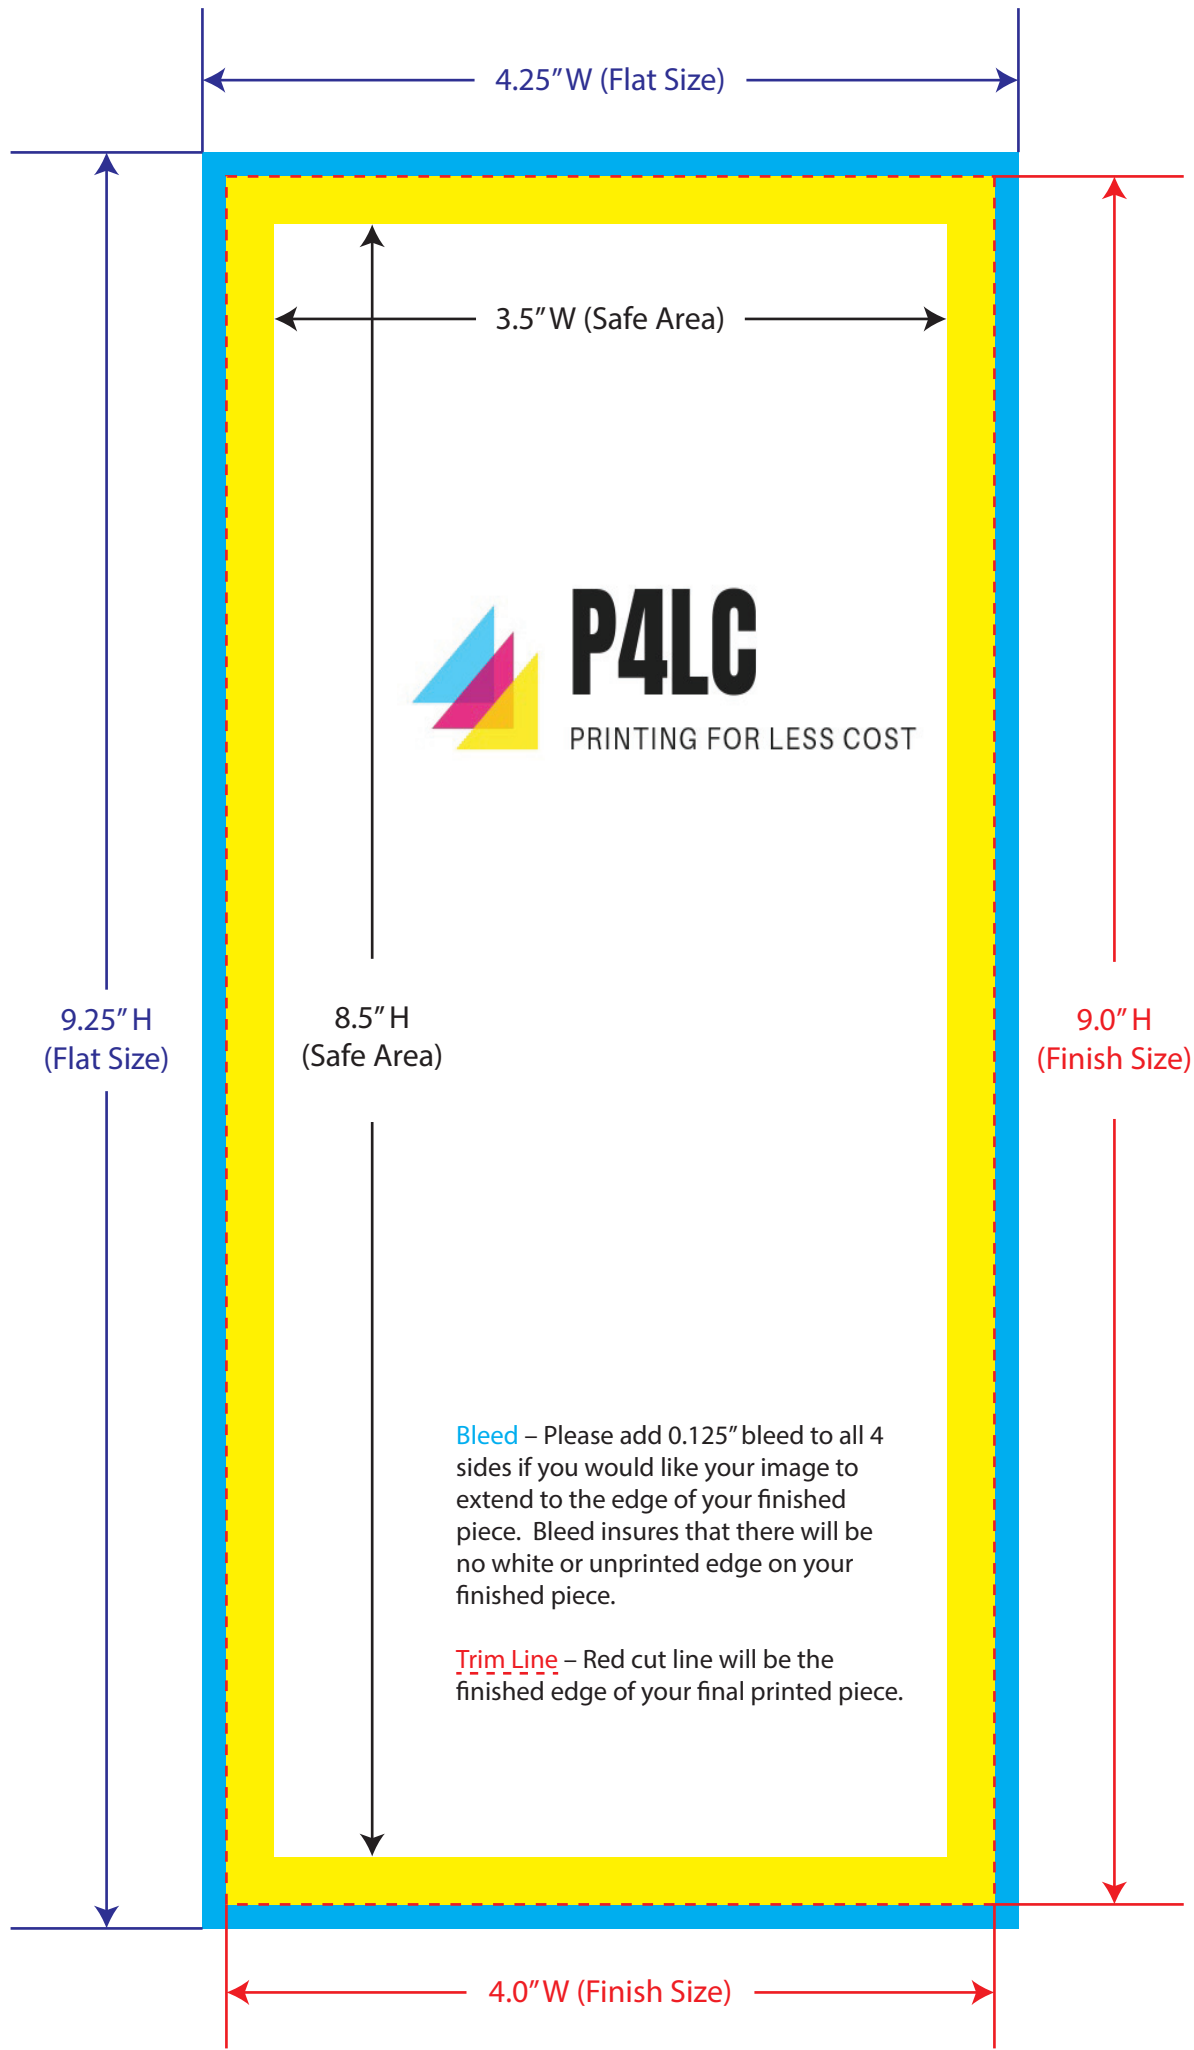

R/C
Flat Size: 3.75" W x 8.75" H
Finish Size: 3.5" W x 8.5" H

BLEED

Trim Line

R/C
Flat Size: 4.25" W x 9.25" H
Finish Size: 4.0" W x 9.0" H

BLEED

Trim Line