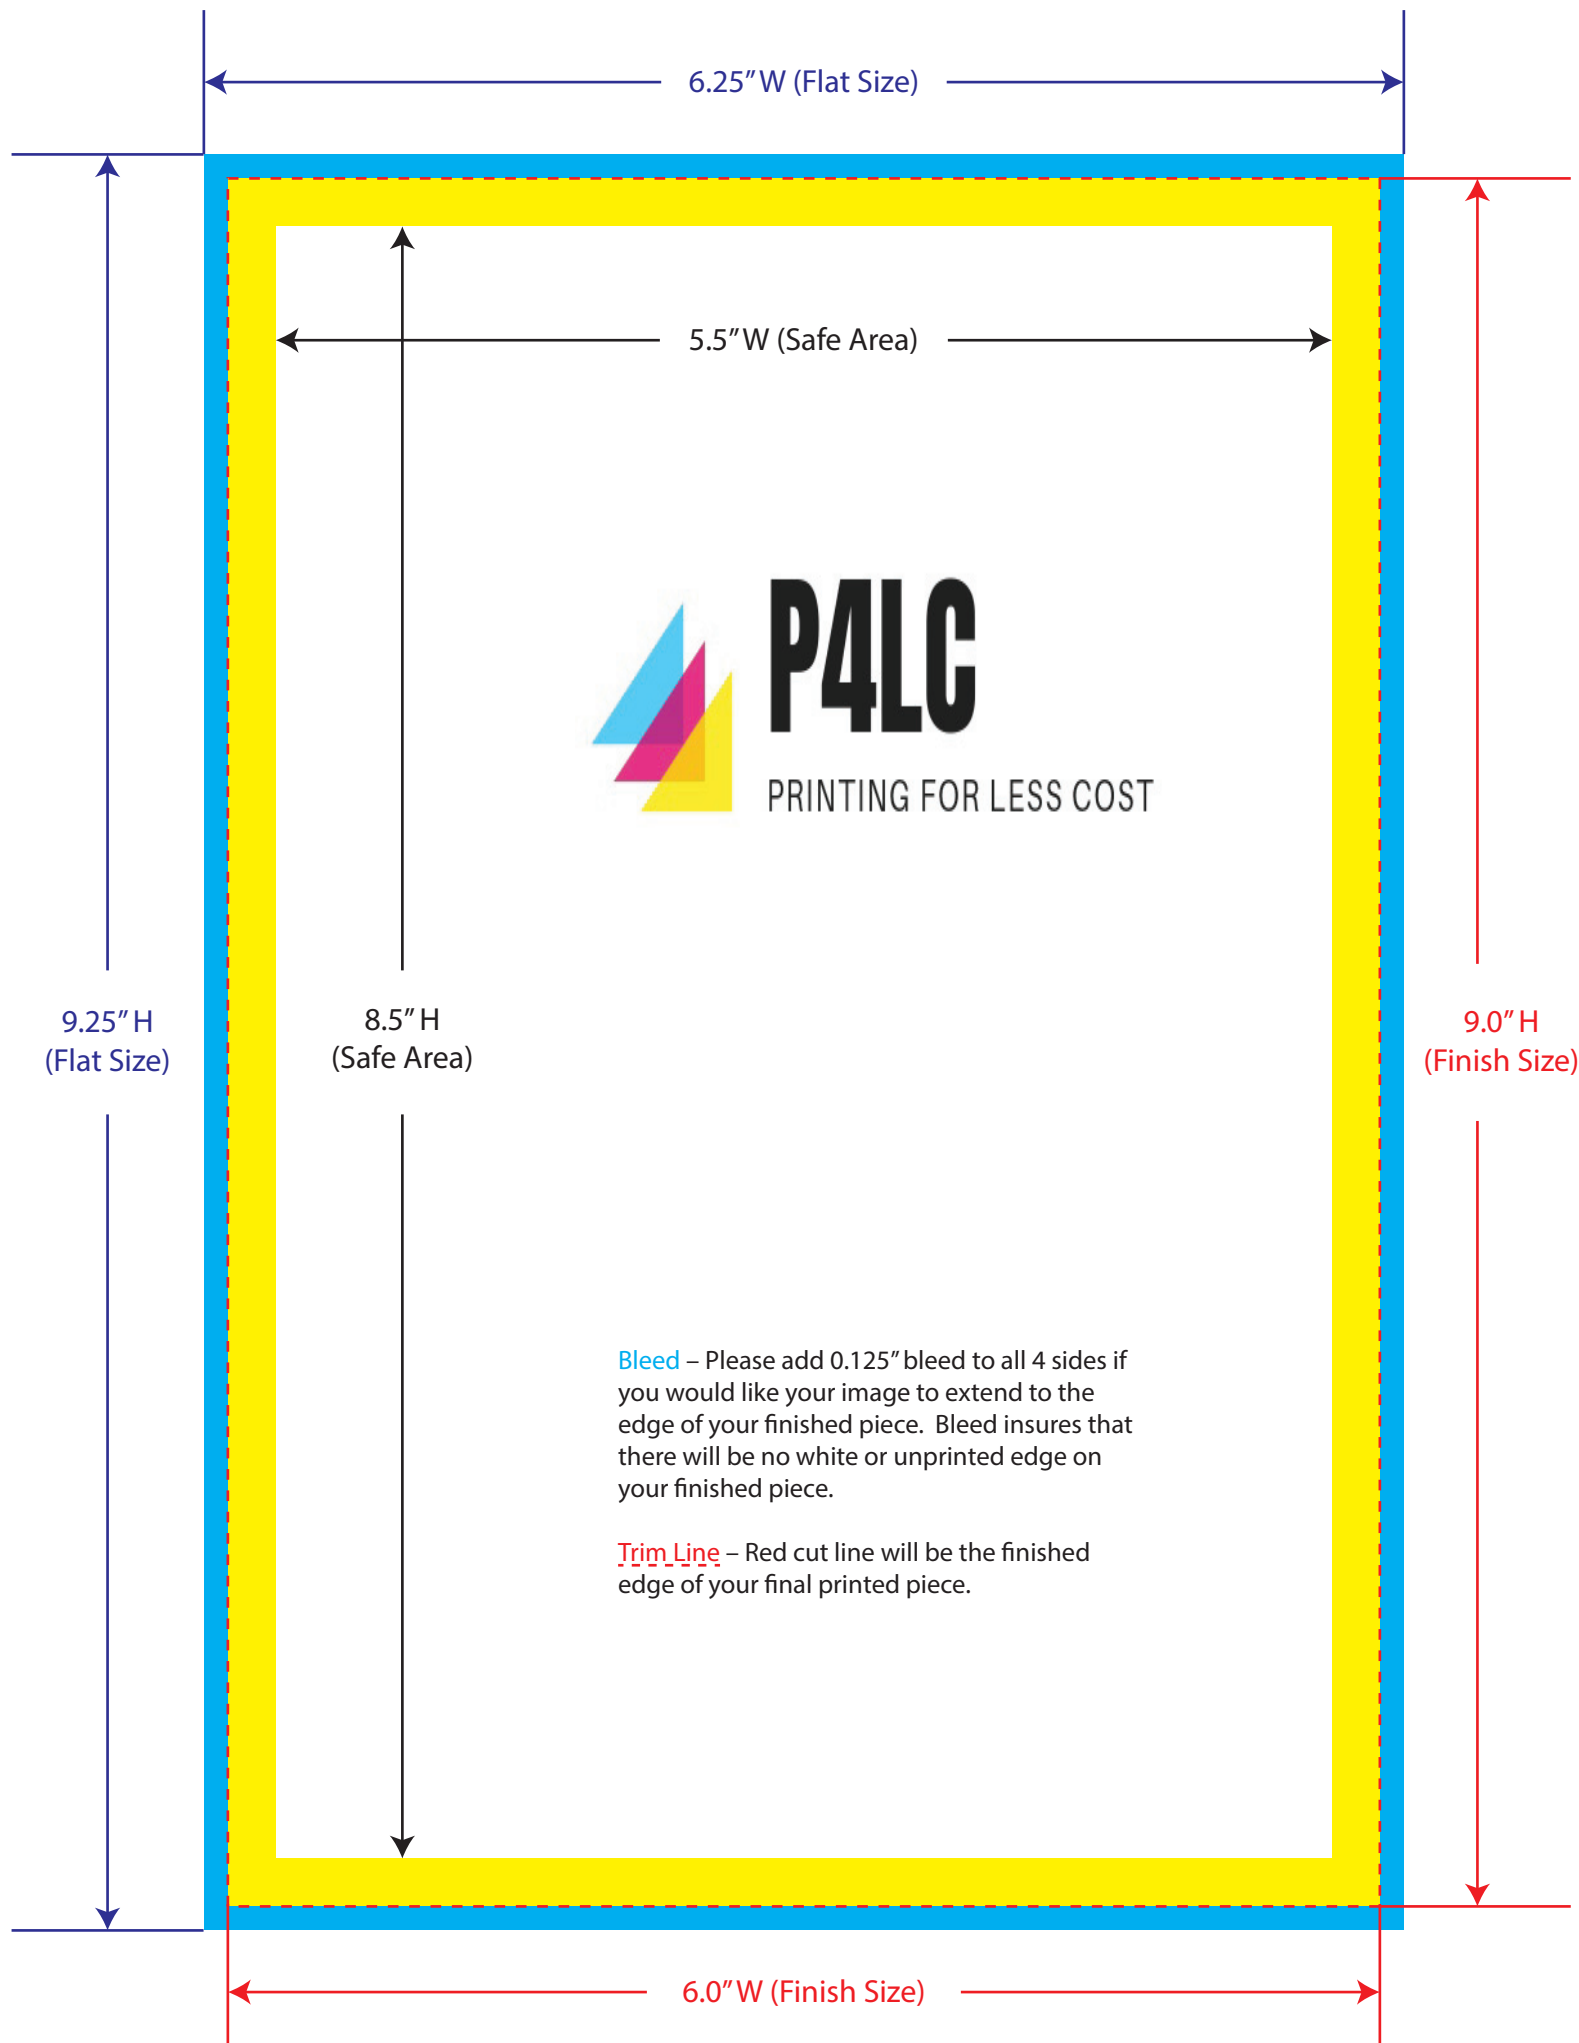

P/C
Flat Size: 3.75" W x 5.25" H
Finish Size: 3.5" W x 5.0" H

BLEED

Trim Line

P/C
Flat Size: 4.25" W x 6.25" H
Finish Size: 4.0" W x 6.0" H

BLEED

Trim Line

P/C
Flat Size: 4.5" W x 6.25" H
Finish Size: 4.25" W x 6.0" H

BLEED

Trim Line

P/C
Flat Size: 5.25" W x 7.25" H
Finish Size: 5.0" W x 7.0" H

BLEED

Trim Line

P/C
Flat Size: 5.75" W x 8.75" H
Finish Size: 5.5" W x 8.5" H

BLEED

Trim Line

P/C
Flat Size: 6.25" W x 9.25" H
Finish Size: 6.0" W x 9.0" H

BLEED

Trim Line

Bleed – Please add 0.125" bleed to all 4 sides if you would like your image to extend to the edge of your finished piece. Bleed insures that there will be no white or unprinted edge on your finished piece.

Trim Line – Red cut line will be the finished edge of your final printed piece.

P/C
Flat Size: 6.25" W x 11.25" H
Finish Size: 6.0" W x 11.0" H

BLEED

Trim Line

P/C
Flat Size: 8.75" W x 5.75" H
Finish Size: 8.5" W x 5.5" H