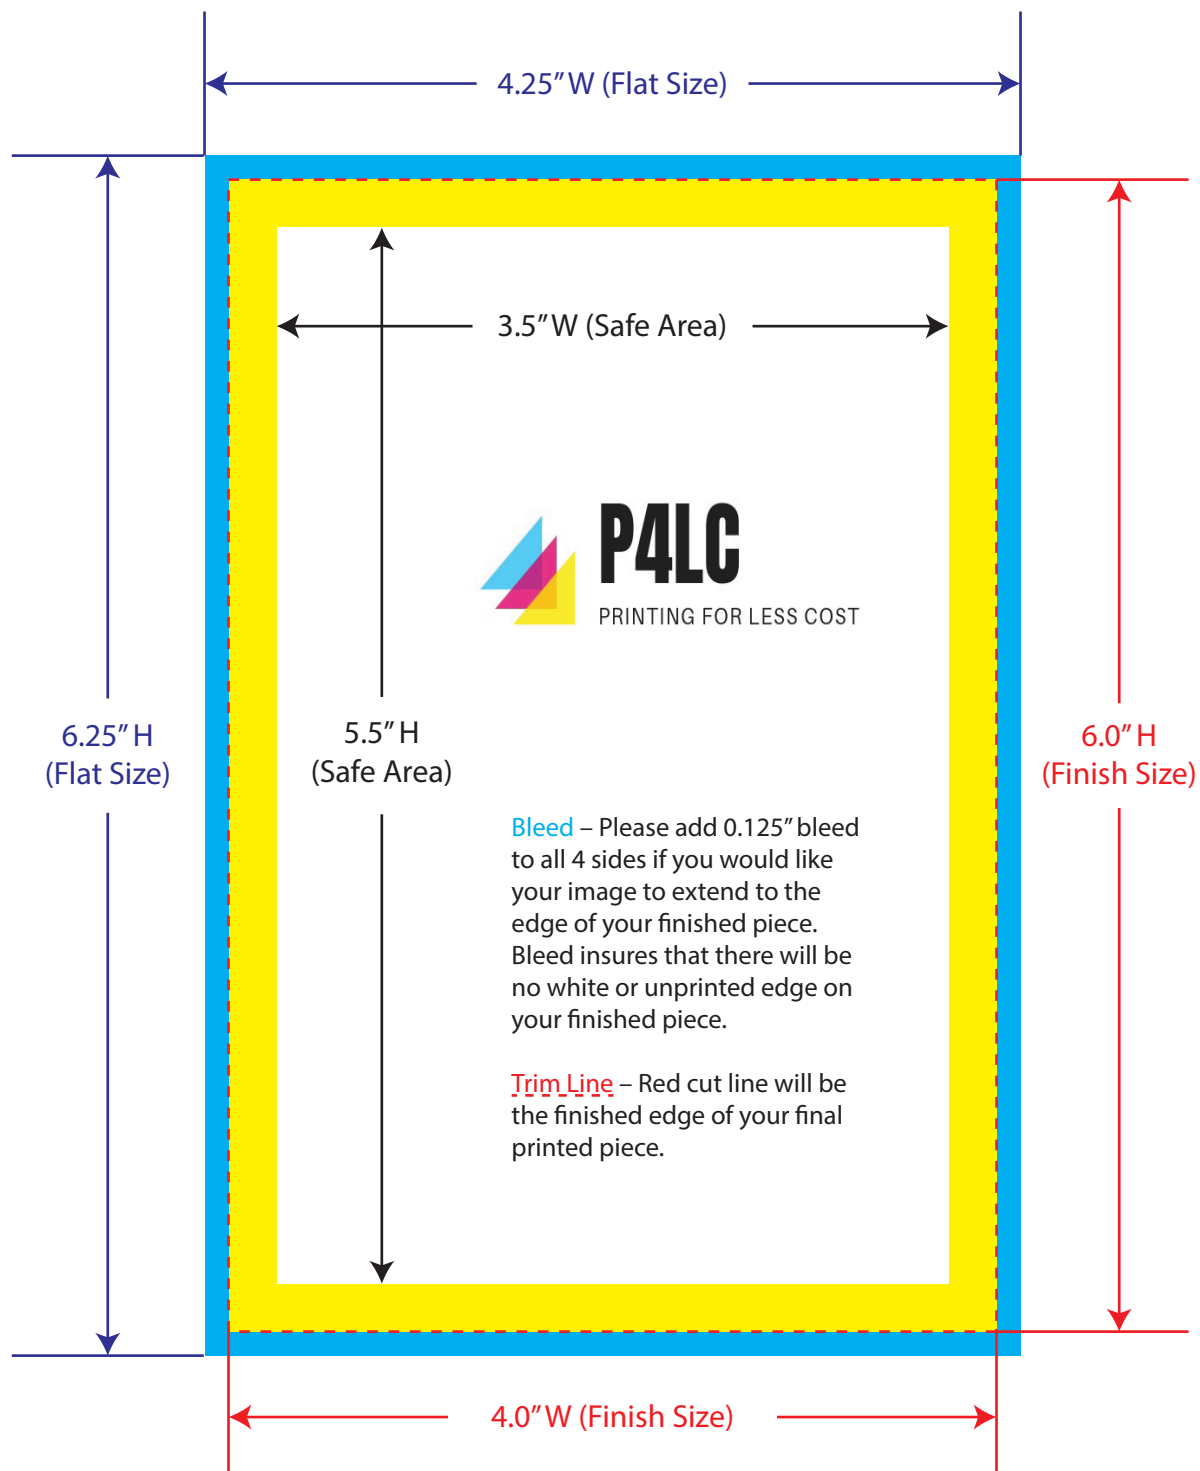

P/C
Flat Size: 3.75" W x 5.25" H
Finish Size: 3.5" W x 5.0" H

BLEED

Trim Line

P/C
Flat Size: 4.25" W x 6.25" H
Finish Size: 4.0" W x 6.0" H

BLEED

Trim Line

P/C
Flat Size: 4.5" W x 6.25" H
Finish Size: 4.25" W x 6.0" H

BLEED

Trim Line

P/C
Flat Size: 5.25" W x 7.25" H
Finish Size: 5.0" W x 7.0" H

BLEED

Trim Line

P/C
Flat Size: 5.75" W x 8.75" H
Finish Size: 5.5" W x 8.5" H

BLEED

Trim Line

P/C
Flat Size: 6.25" W x 9.25" H
Finish Size: 6.0" W x 9.0" H

BLEED

Trim Line

Bleed – Please add 0.125" bleed to all 4 sides if you would like your image to extend to the edge of your finished piece. Bleed insures that there will be no white or unprinted edge on your finished piece.

Trim Line – Red cut line will be the finished edge of your final printed piece.

P/C
Flat Size: 6.25" W x 11.25" H
Finish Size: 6.0" W x 11.0" H

BLEED

Trim Line

P/C
Flat Size: 8.75" W x 5.75" H
Finish Size: 8.5" W x 5.5" H