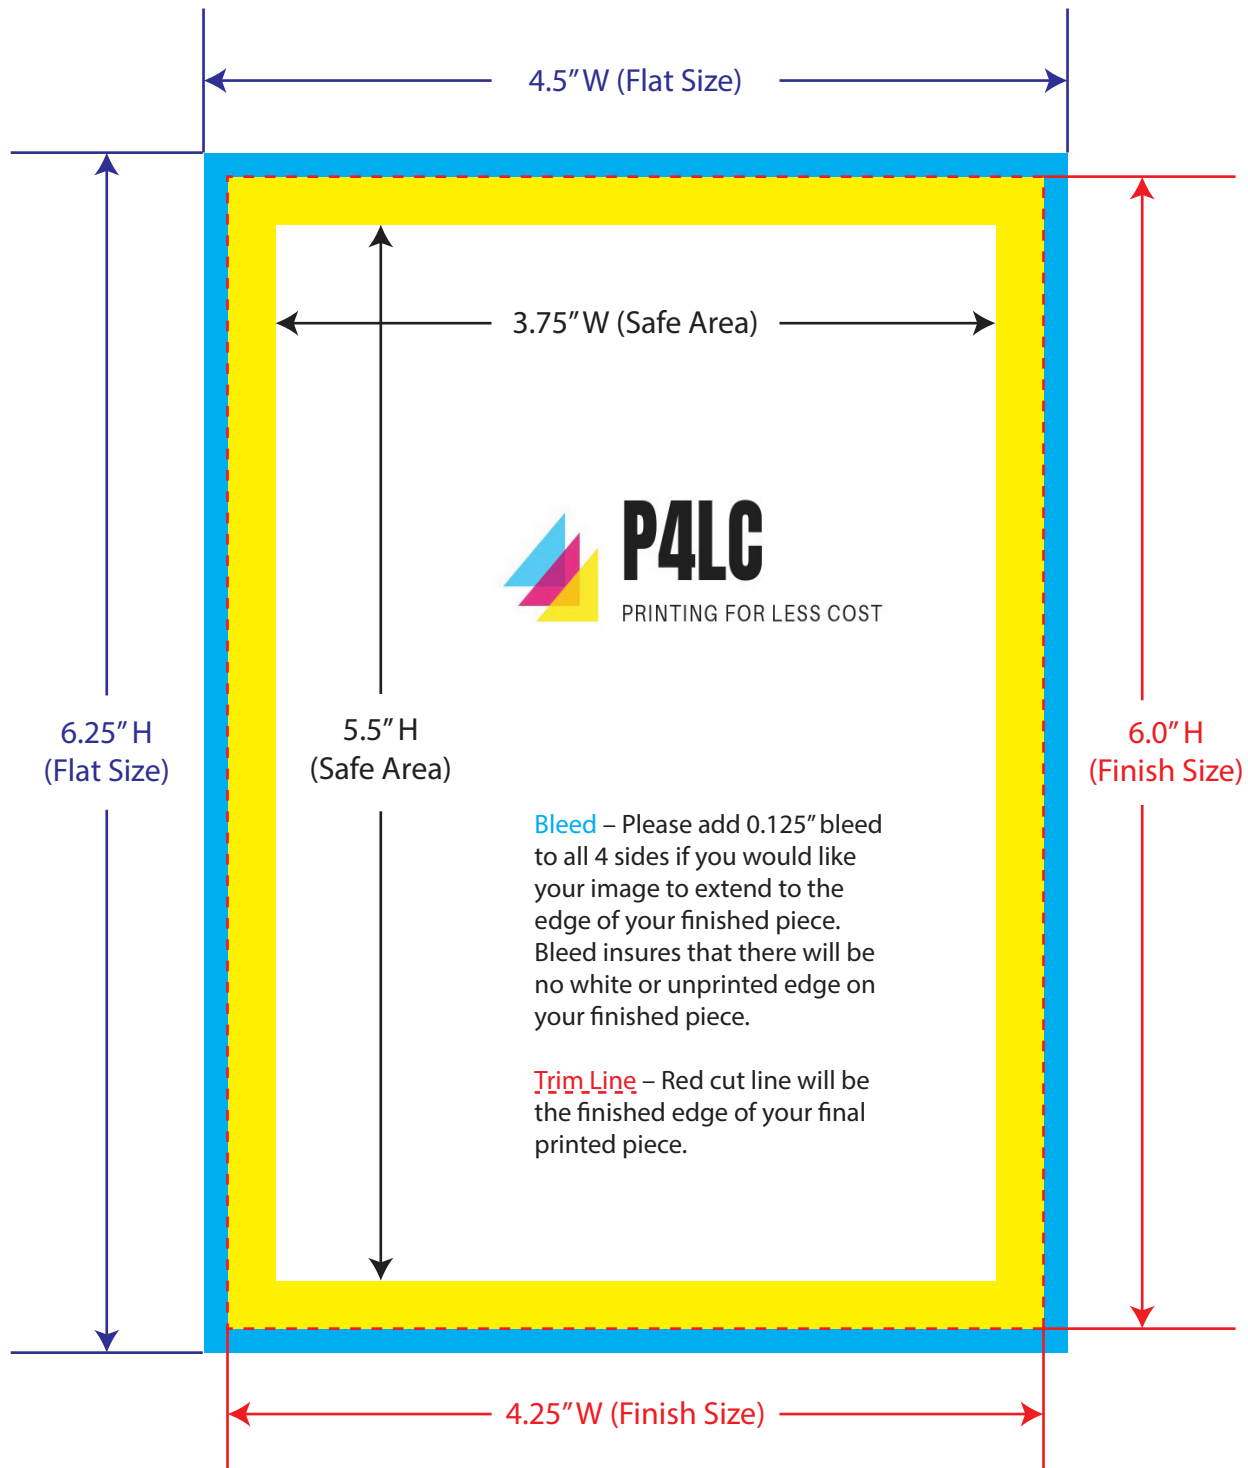

P/C
Flat Size: 3.75" W x 5.25" H
Finish Size: 3.5" W x 5.0" H

BLEED

Trim Line

P/C
Flat Size: 4.25" W x 6.25" H
Finish Size: 4.0" W x 6.0" H

BLEED

Trim Line

P/C
Flat Size: 4.5" W x 6.25" H
Finish Size: 4.25" W x 6.0" H

BLEED

Trim Line

P/C
Flat Size: 5.25" W x 7.25" H
Finish Size: 5.0" W x 7.0" H

BLEED

Trim Line

P/C
Flat Size: 5.75" W x 8.75" H
Finish Size: 5.5" W x 8.5" H

BLEED

Trim Line

P/C
Flat Size: 6.25" W x 9.25" H
Finish Size: 6.0" W x 9.0" H

BLEED

Trim Line

Bleed – Please add 0.125" bleed to all 4 sides if you would like your image to extend to the edge of your finished piece. Bleed insures that there will be no white or unprinted edge on your finished piece.

Trim Line – Red cut line will be the finished edge of your final printed piece.

P/C
Flat Size: 6.25" W x 11.25" H
Finish Size: 6.0" W x 11.0" H

BLEED

Trim Line

P/C
Flat Size: 8.75" W x 5.75" H
Finish Size: 8.5" W x 5.5" H