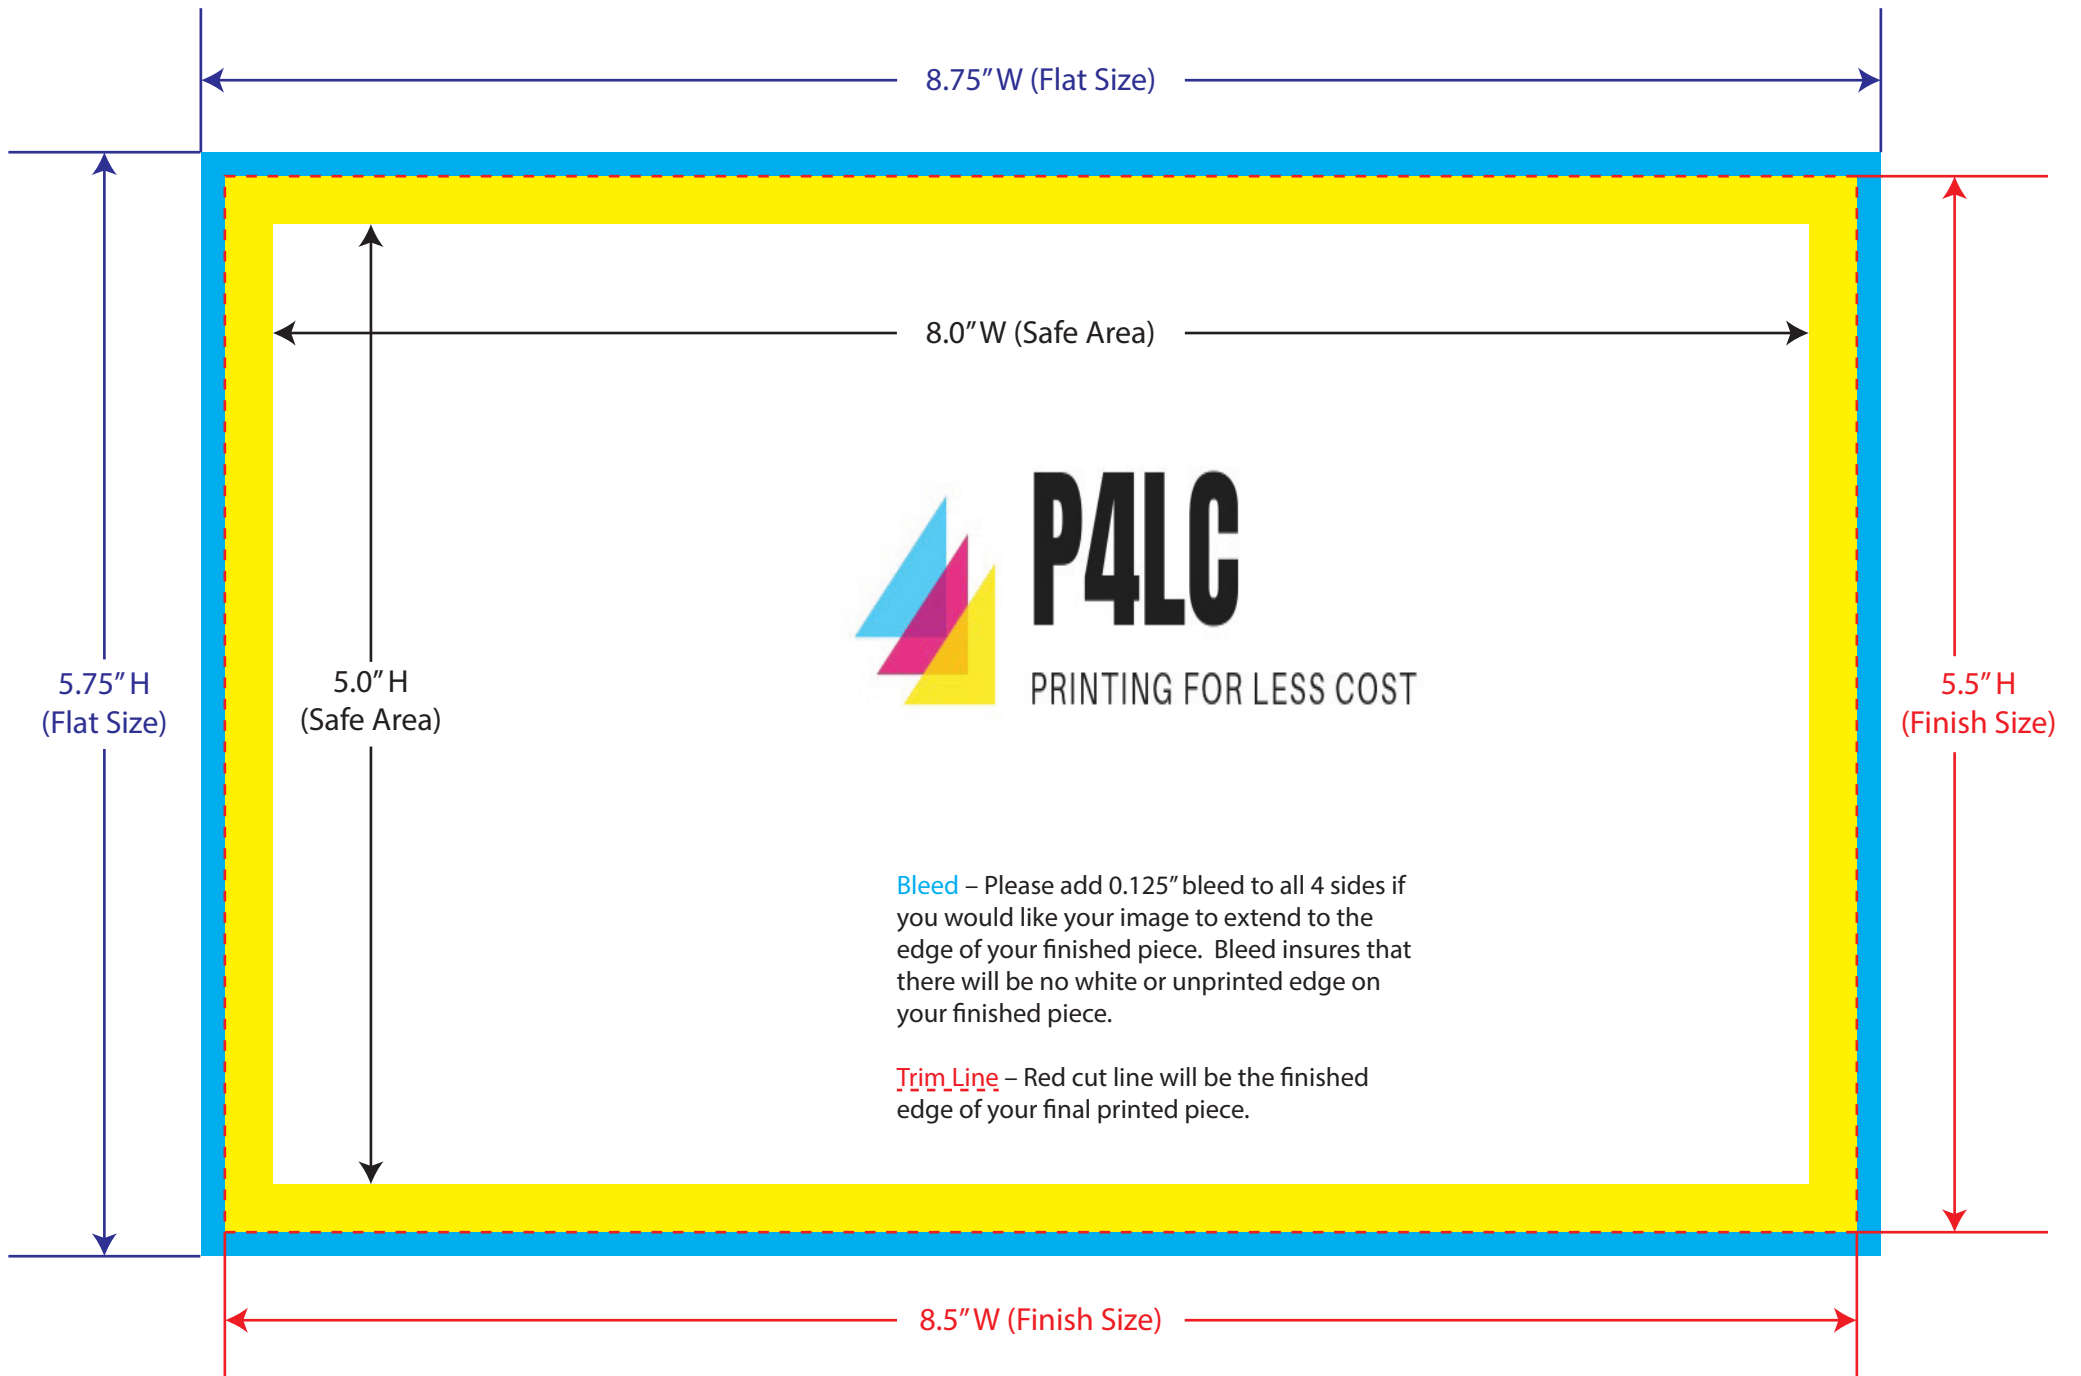

P/C
Flat Size: 3.75" W x 5.25" H
Finish Size: 3.5" W x 5.0" H

BLEED

Trim Line

P/C
Flat Size: 4.25" W x 6.25" H
Finish Size: 4.0" W x 6.0" H

BLEED

Trim Line

P/C
Flat Size: 4.5" W x 6.25" H
Finish Size: 4.25" W x 6.0" H

BLEED

Trim Line

P/C
Flat Size: 5.25" W x 7.25" H
Finish Size: 5.0" W x 7.0" H

BLEED

Trim Line

P/C
Flat Size: 5.75" W x 8.75" H
Finish Size: 5.5" W x 8.5" H

BLEED

Trim Line

P/C
Flat Size: 6.25" W x 9.25" H
Finish Size: 6.0" W x 9.0" H

BLEED

Trim Line

Bleed – Please add 0.125" bleed to all 4 sides if you would like your image to extend to the edge of your finished piece. Bleed insures that there will be no white or unprinted edge on your finished piece.

Trim Line – Red cut line will be the finished edge of your final printed piece.

P/C
Flat Size: 6.25" W x 11.25" H
Finish Size: 6.0" W x 11.0" H

BLEED

Trim Line

P/C
Flat Size: 8.75" W x 5.75" H
Finish Size: 8.5" W x 5.5" H