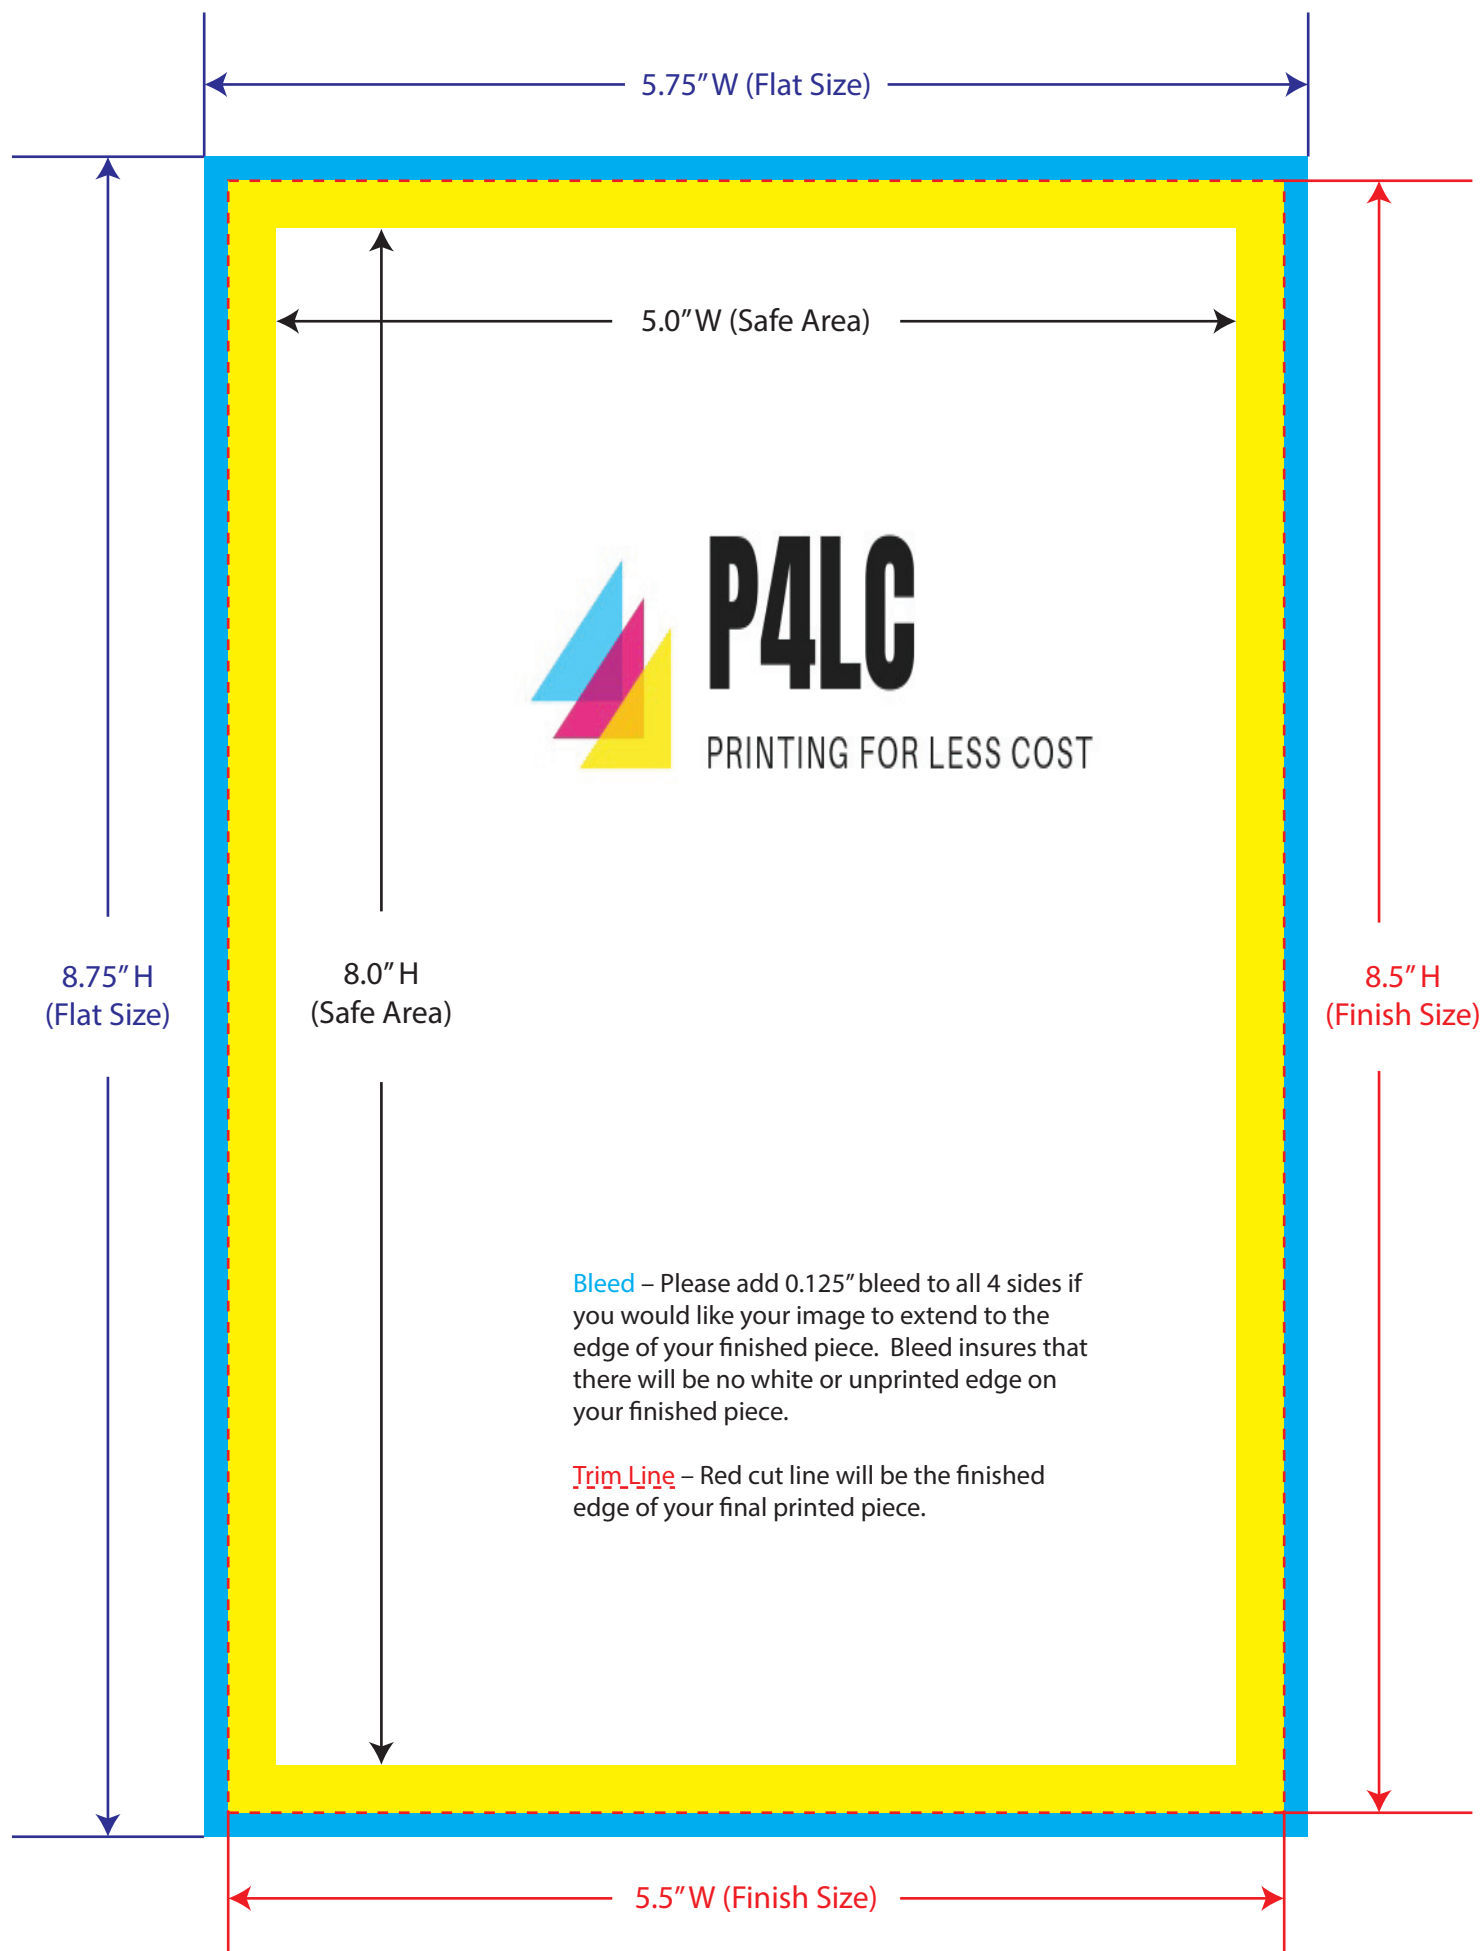

P/C
Flat Size: 3.75" W x 5.25" H
Finish Size: 3.5" W x 5.0" H

BLEED

Trim Line

P/C
Flat Size: 4.25" W x 6.25" H
Finish Size: 4.0" W x 6.0" H

BLEED

Trim Line

P/C
Flat Size: 4.5" W x 6.25" H
Finish Size: 4.25" W x 6.0" H

BLEED

Trim Line

P/C
Flat Size: 5.25" W x 7.25" H
Finish Size: 5.0" W x 7.0" H

BLEED

Trim Line

P/C
Flat Size: 5.75" W x 8.75" H
Finish Size: 5.5" W x 8.5" H

BLEED

Trim Line

P/C
Flat Size: 6.25" W x 9.25" H
Finish Size: 6.0" W x 9.0" H

BLEED

Trim Line

Bleed – Please add 0.125" bleed to all 4 sides if you would like your image to extend to the edge of your finished piece. Bleed insures that there will be no white or unprinted edge on your finished piece.

Trim Line – Red cut line will be the finished edge of your final printed piece.

P/C
Flat Size: 6.25" W x 11.25" H
Finish Size: 6.0" W x 11.0" H

BLEED

Trim Line

P/C
Flat Size: 8.75" W x 5.75" H
Finish Size: 8.5" W x 5.5" H