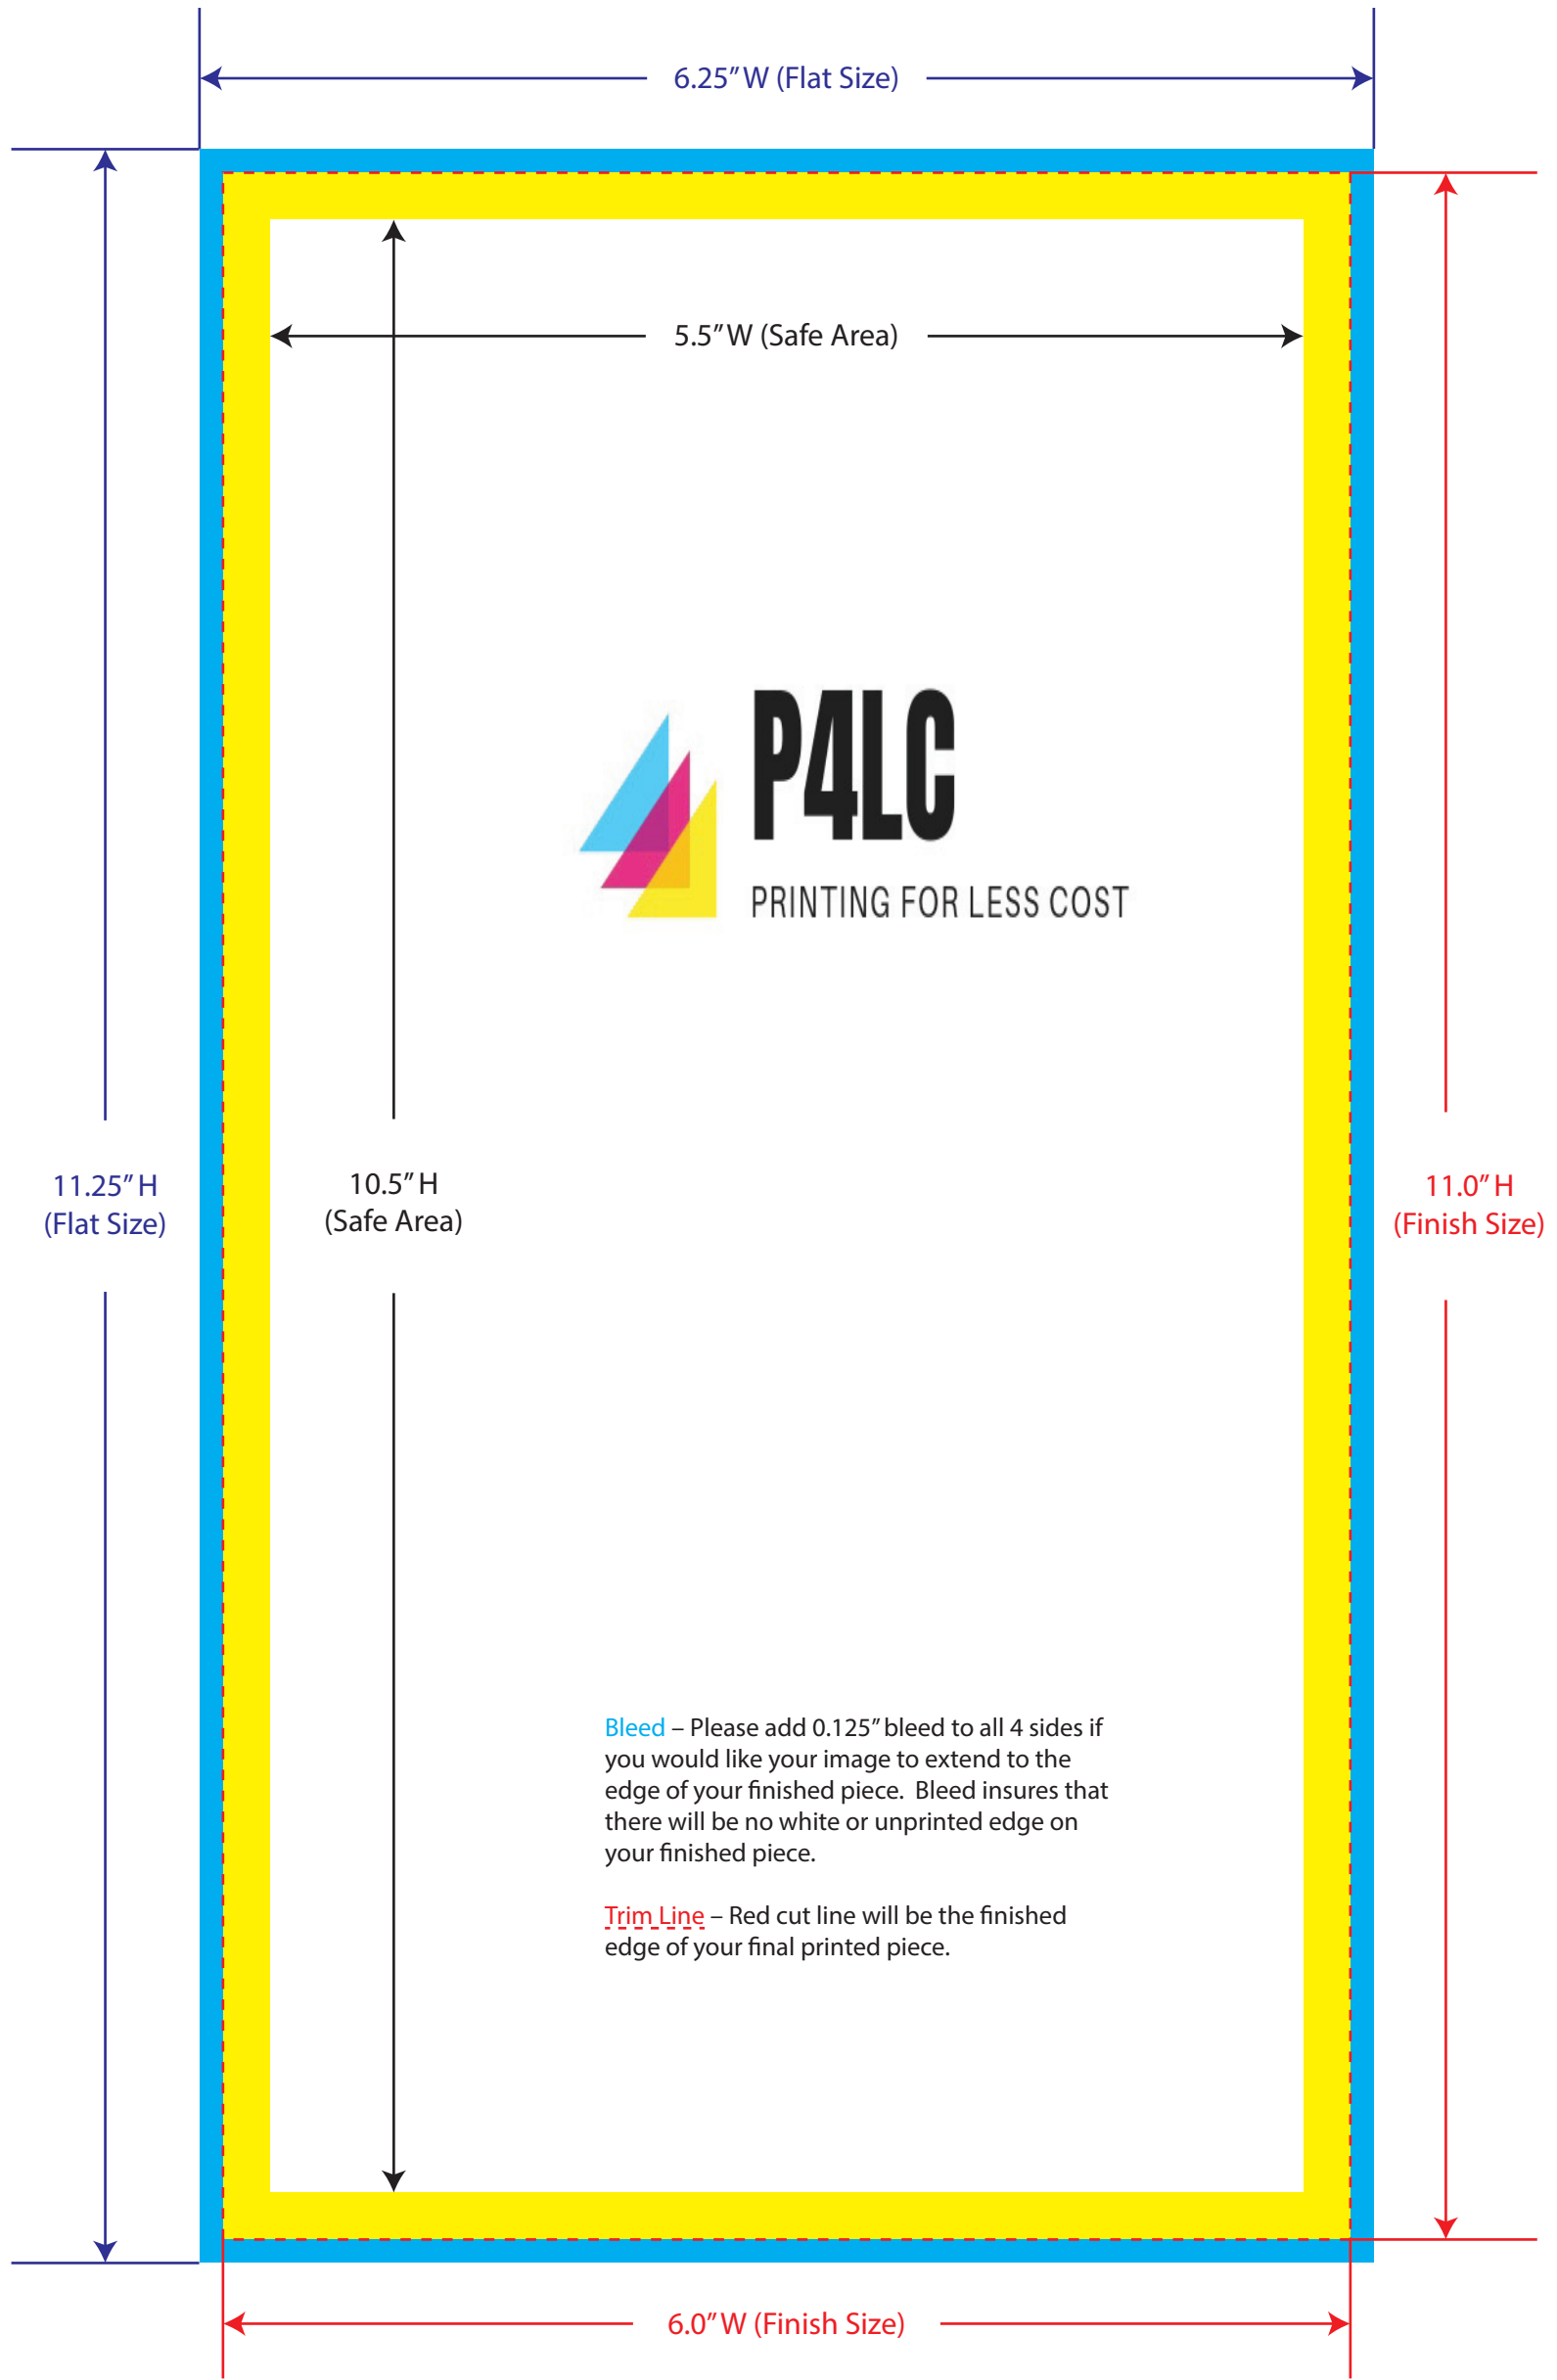

P/C
Flat Size: 3.75" W x 5.25" H
Finish Size: 3.5" W x 5.0" H

BLEED

Trim Line

P/C
Flat Size: 4.25" W x 6.25" H
Finish Size: 4.0" W x 6.0" H

BLEED

Trim Line

P/C
Flat Size: 4.5" W x 6.25" H
Finish Size: 4.25" W x 6.0" H

BLEED

Trim Line

P/C
Flat Size: 5.25" W x 7.25" H
Finish Size: 5.0" W x 7.0" H

BLEED

Trim Line

P/C
Flat Size: 5.75" W x 8.75" H
Finish Size: 5.5" W x 8.5" H

BLEED

Trim Line

P/C
Flat Size: 6.25" W x 9.25" H
Finish Size: 6.0" W x 9.0" H

BLEED

Trim Line

Bleed – Please add 0.125" bleed to all 4 sides if you would like your image to extend to the edge of your finished piece. Bleed insures that there will be no white or unprinted edge on your finished piece.

Trim Line – Red cut line will be the finished edge of your final printed piece.

P/C
Flat Size: 6.25" W x 11.25" H
Finish Size: 6.0" W x 11.0" H

BLEED

Trim Line

P/C
Flat Size: 8.75" W x 5.75" H
Finish Size: 8.5" W x 5.5" H