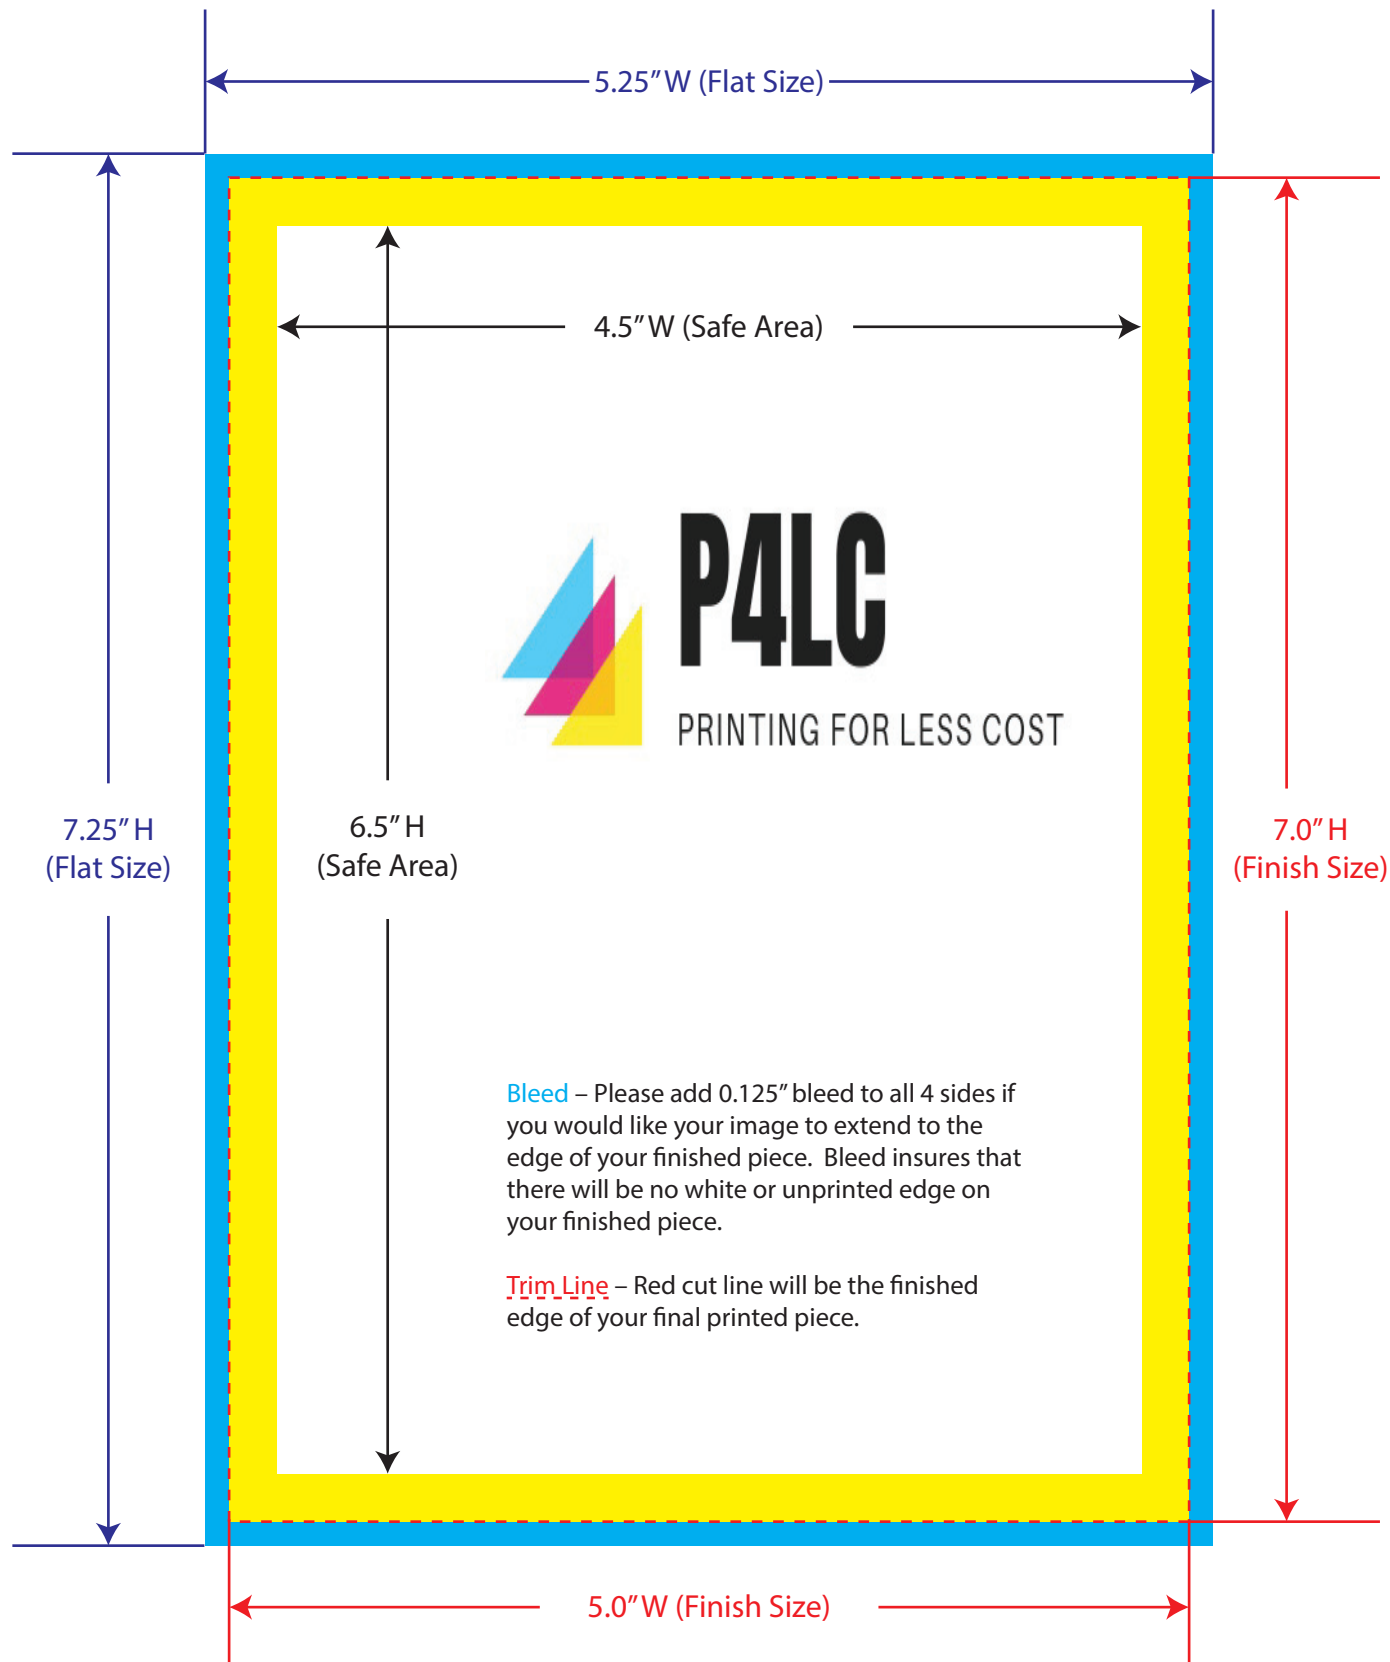

P/C
Flat Size: 3.75" W x 5.25" H
Finish Size: 3.5" W x 5.0" H

BLEED

Trim Line

P/C
Flat Size: 4.25" W x 6.25" H
Finish Size: 4.0" W x 6.0" H

BLEED

Trim Line

P/C
Flat Size: 4.5" W x 6.25" H
Finish Size: 4.25" W x 6.0" H

BLEED

Trim Line

P/C
Flat Size: 5.25" W x 7.25" H
Finish Size: 5.0" W x 7.0" H

BLEED

Trim Line

P/C
Flat Size: 5.75" W x 8.75" H
Finish Size: 5.5" W x 8.5" H

BLEED

Trim Line

P/C
Flat Size: 6.25" W x 9.25" H
Finish Size: 6.0" W x 9.0" H

BLEED

Trim Line

Bleed – Please add 0.125" bleed to all 4 sides if you would like your image to extend to the edge of your finished piece. Bleed insures that there will be no white or unprinted edge on your finished piece.

Trim Line – Red cut line will be the finished edge of your final printed piece.

P/C
Flat Size: 6.25" W x 11.25" H
Finish Size: 6.0" W x 11.0" H

BLEED

Trim Line

P/C
Flat Size: 8.75" W x 5.75" H
Finish Size: 8.5" W x 5.5" H