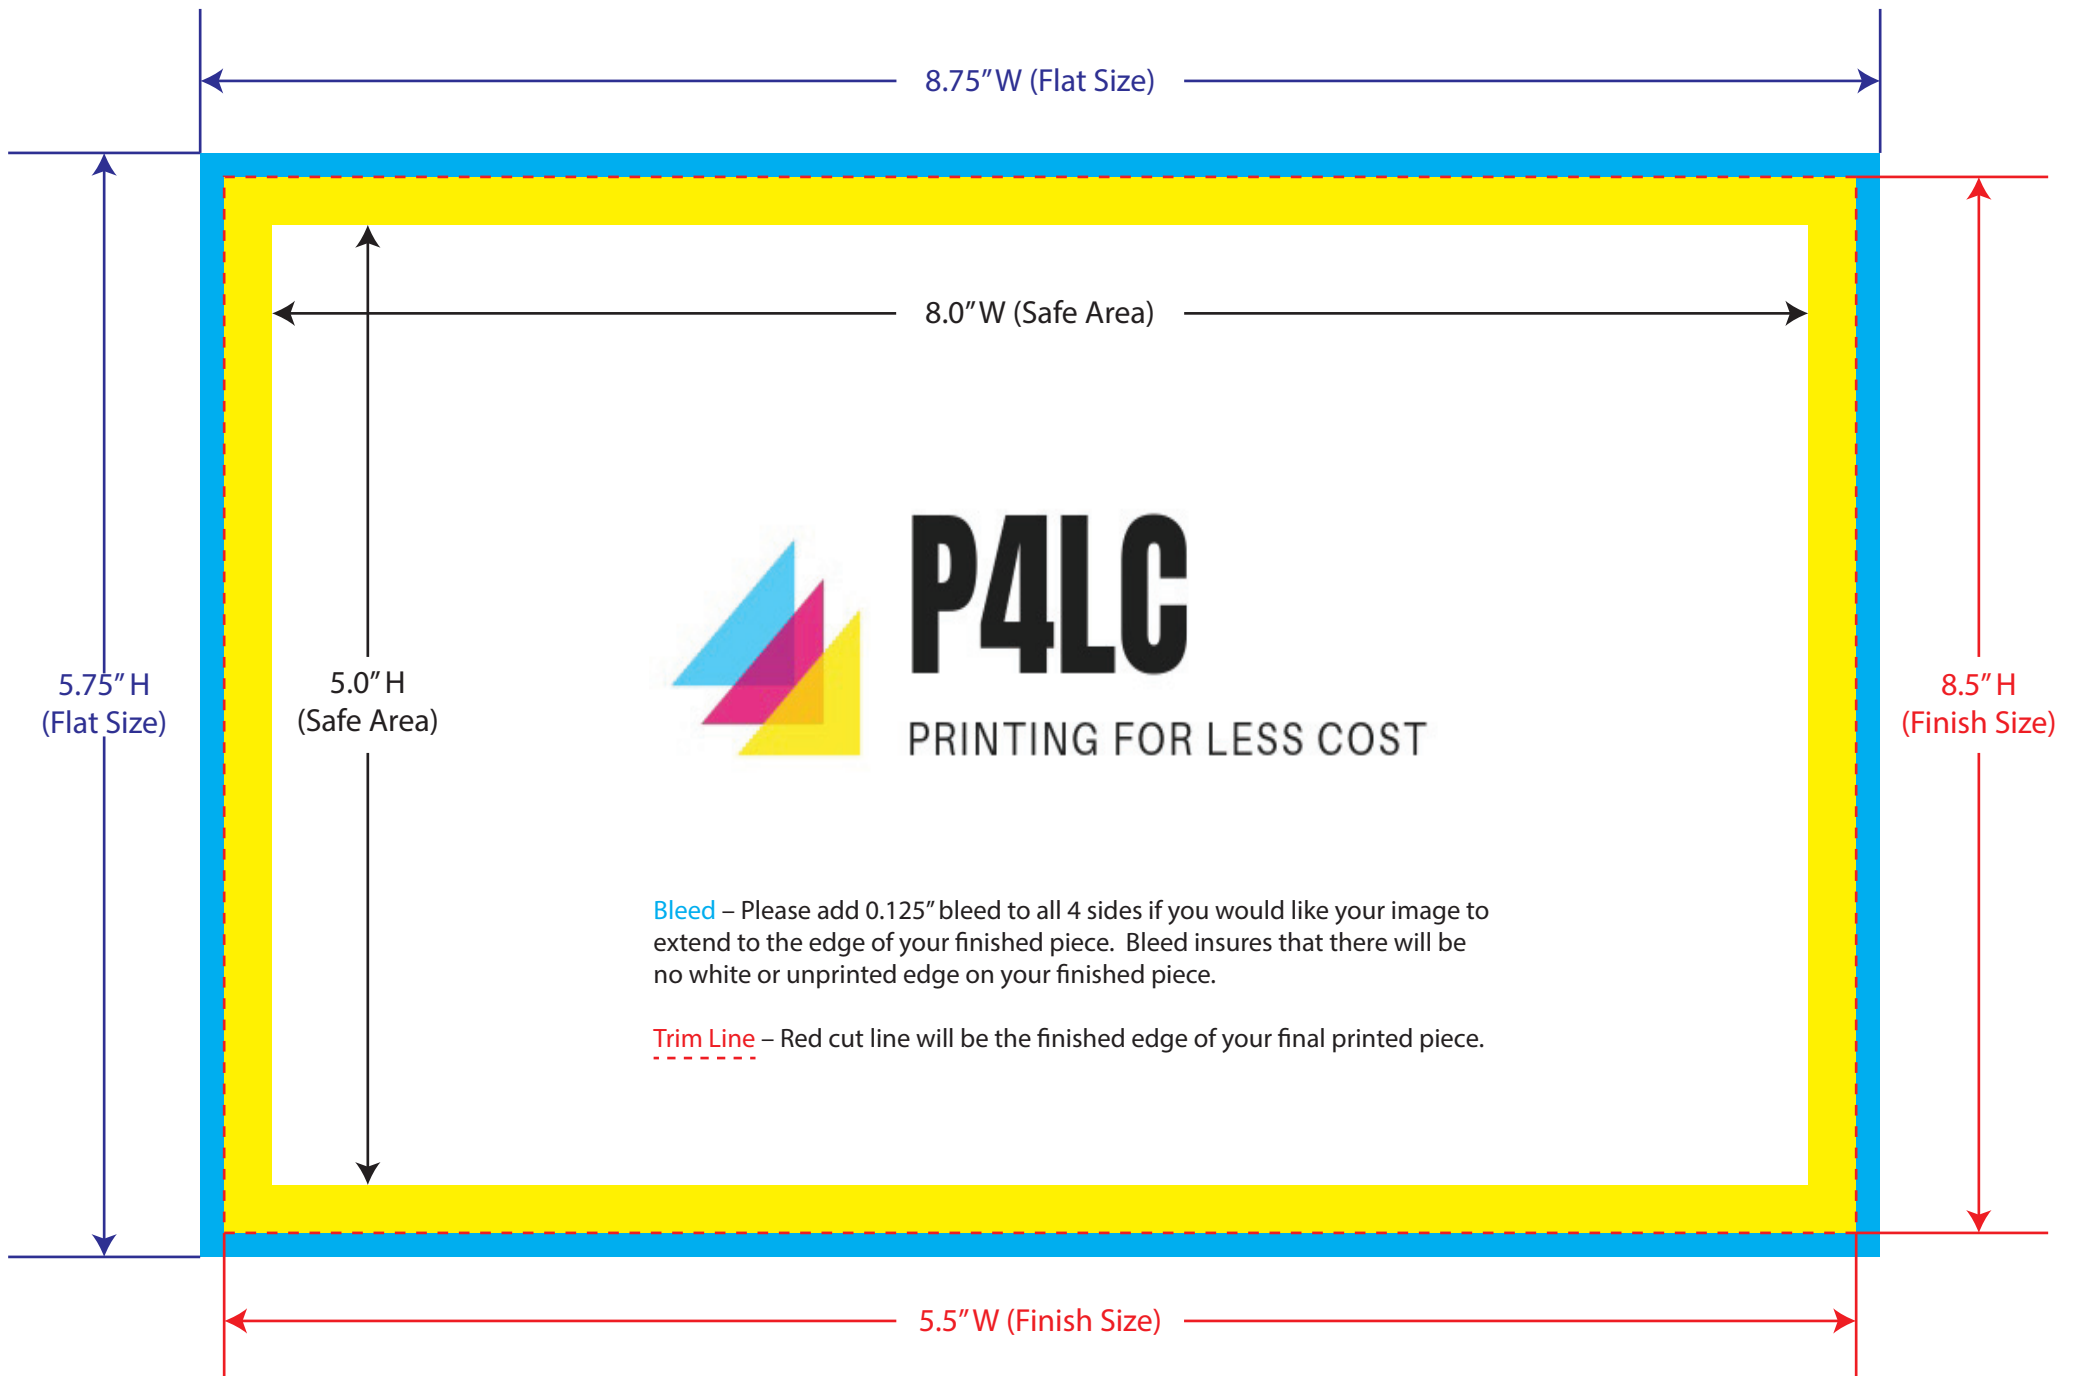

Notepads

Flat Size: 4.25" W x 9.25" H
Finish Size: 4.0" W x 9.0" H

BLEED

Trim Line

Notepads

Flat Size: 4.5" W x 5.75" H
Finish Size: 4.25" W x 5.5" H

BLEED

Trim Line

Notepads
Flat Size: 8.75" W x 5.75" H
Finish Size: 5.5" W x 8.5" H

BLEED

Trim Line

Notepads
Flat Size: 8.75" W x 11.25" H
Finish Size: 8.5" W x 11.0" H

BLEED

Trim Line