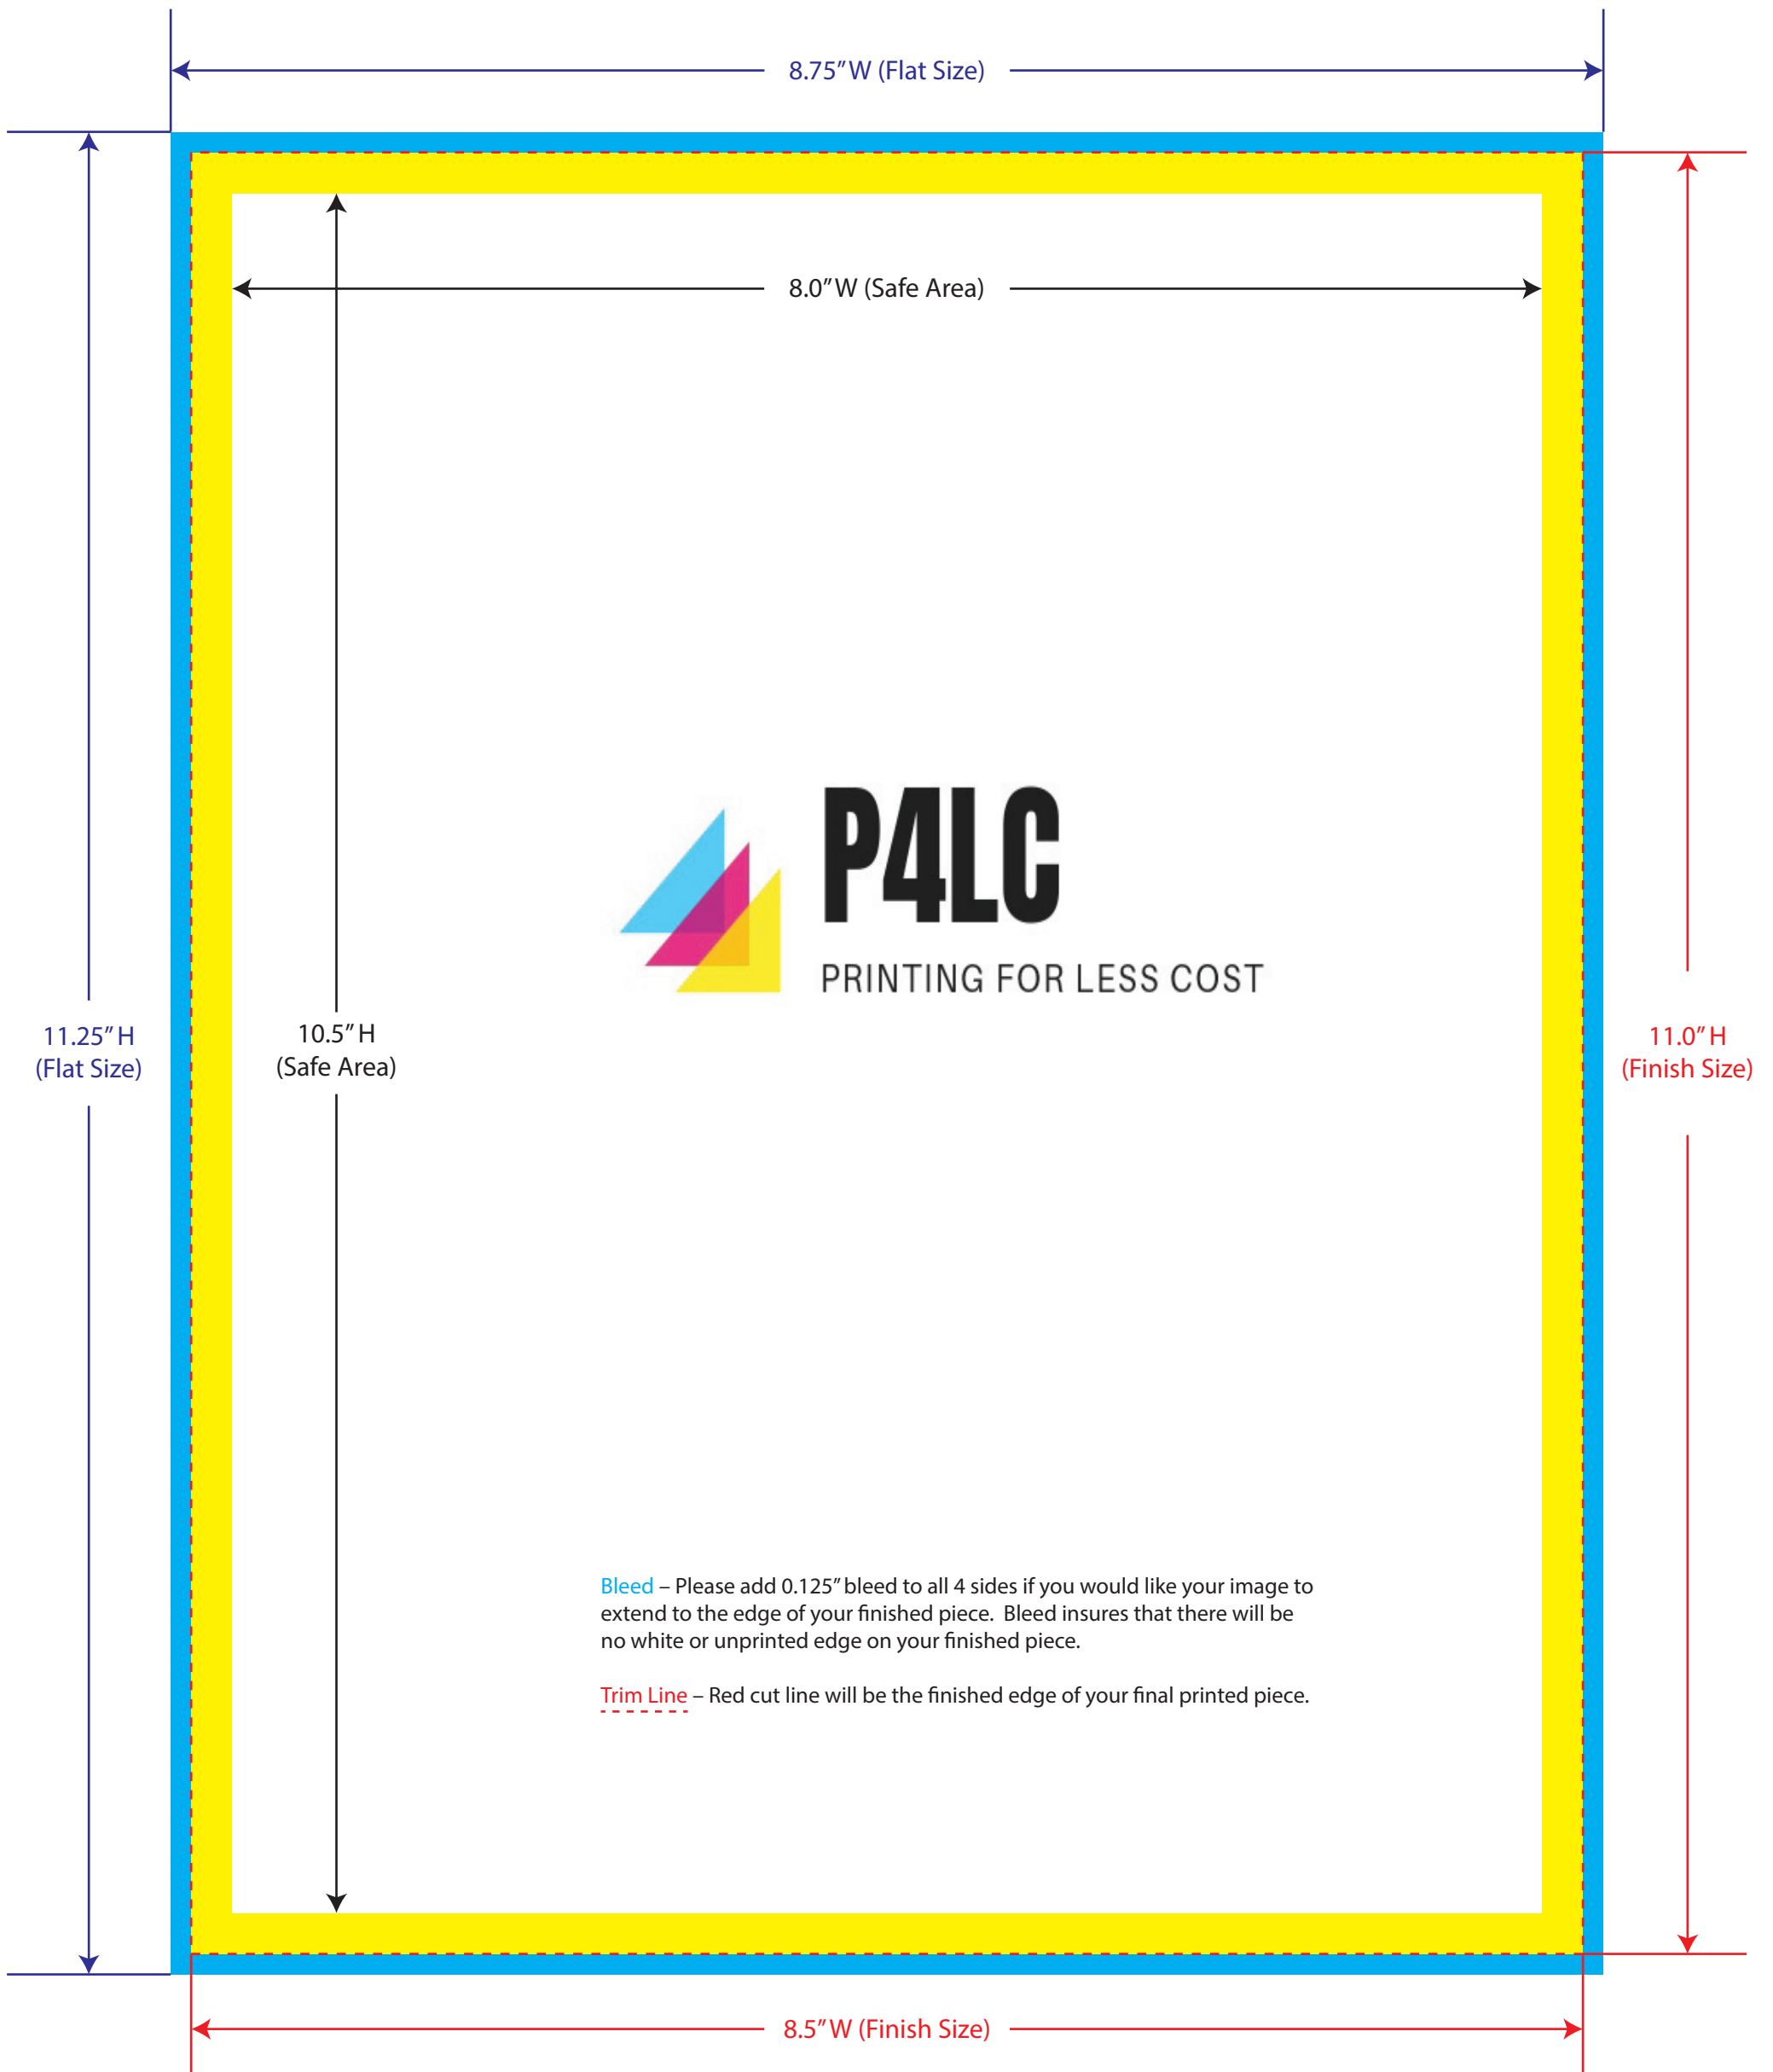

Notepads

Flat Size: 4.25" W x 9.25" H
Finish Size: 4.0" W x 9.0" H

BLEED

Trim Line

Notepads

Flat Size: 4.5" W x 5.75" H
Finish Size: 4.25" W x 5.5" H

BLEED

Trim Line

Notepads
Flat Size: 8.75" W x 5.75" H
Finish Size: 5.5" W x 8.5" H

BLEED

Trim Line

Notepads
Flat Size: 8.75" W x 11.25" H
Finish Size: 8.5" W x 11.0" H

BLEED

Trim Line