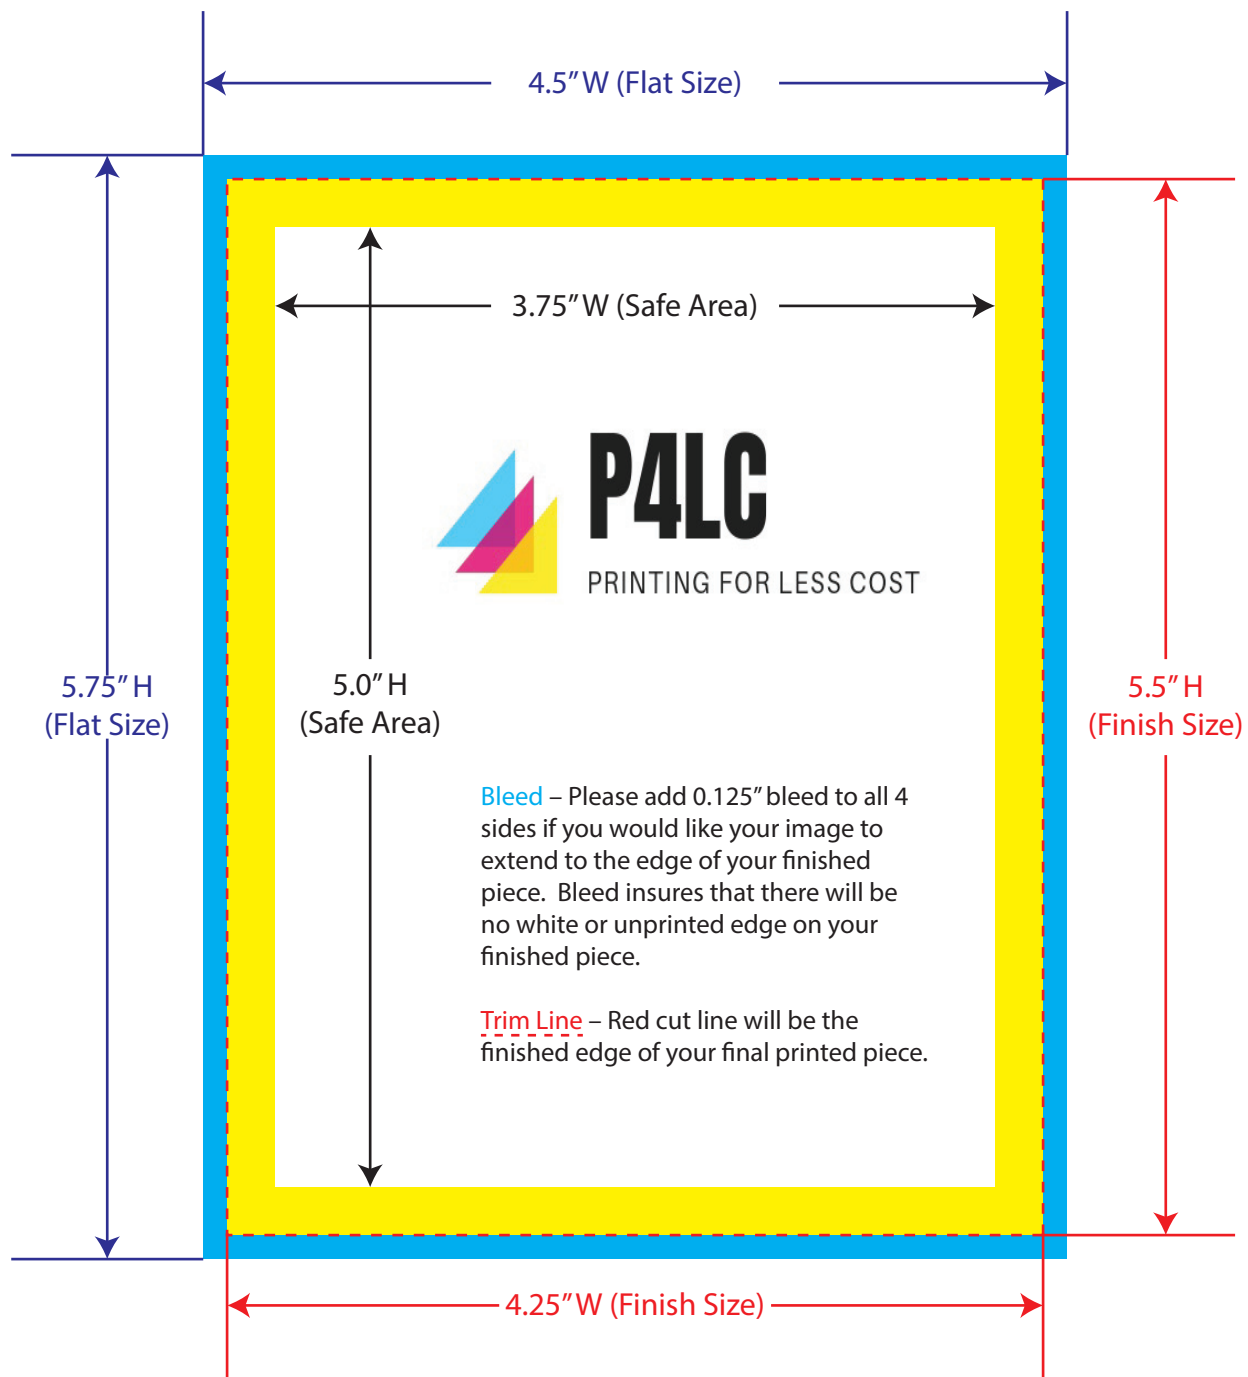

Notepads

Flat Size: 4.25" W x 9.25" H
Finish Size: 4.0" W x 9.0" H

BLEED

Trim Line

Notepads

Flat Size: 4.5" W x 5.75" H
Finish Size: 4.25" W x 5.5" H

BLEED

Trim Line

Notepads
Flat Size: 8.75" W x 5.75" H
Finish Size: 5.5" W x 8.5" H

BLEED

Trim Line

Notepads
Flat Size: 8.75" W x 11.25" H
Finish Size: 8.5" W x 11.0" H

BLEED

Trim Line