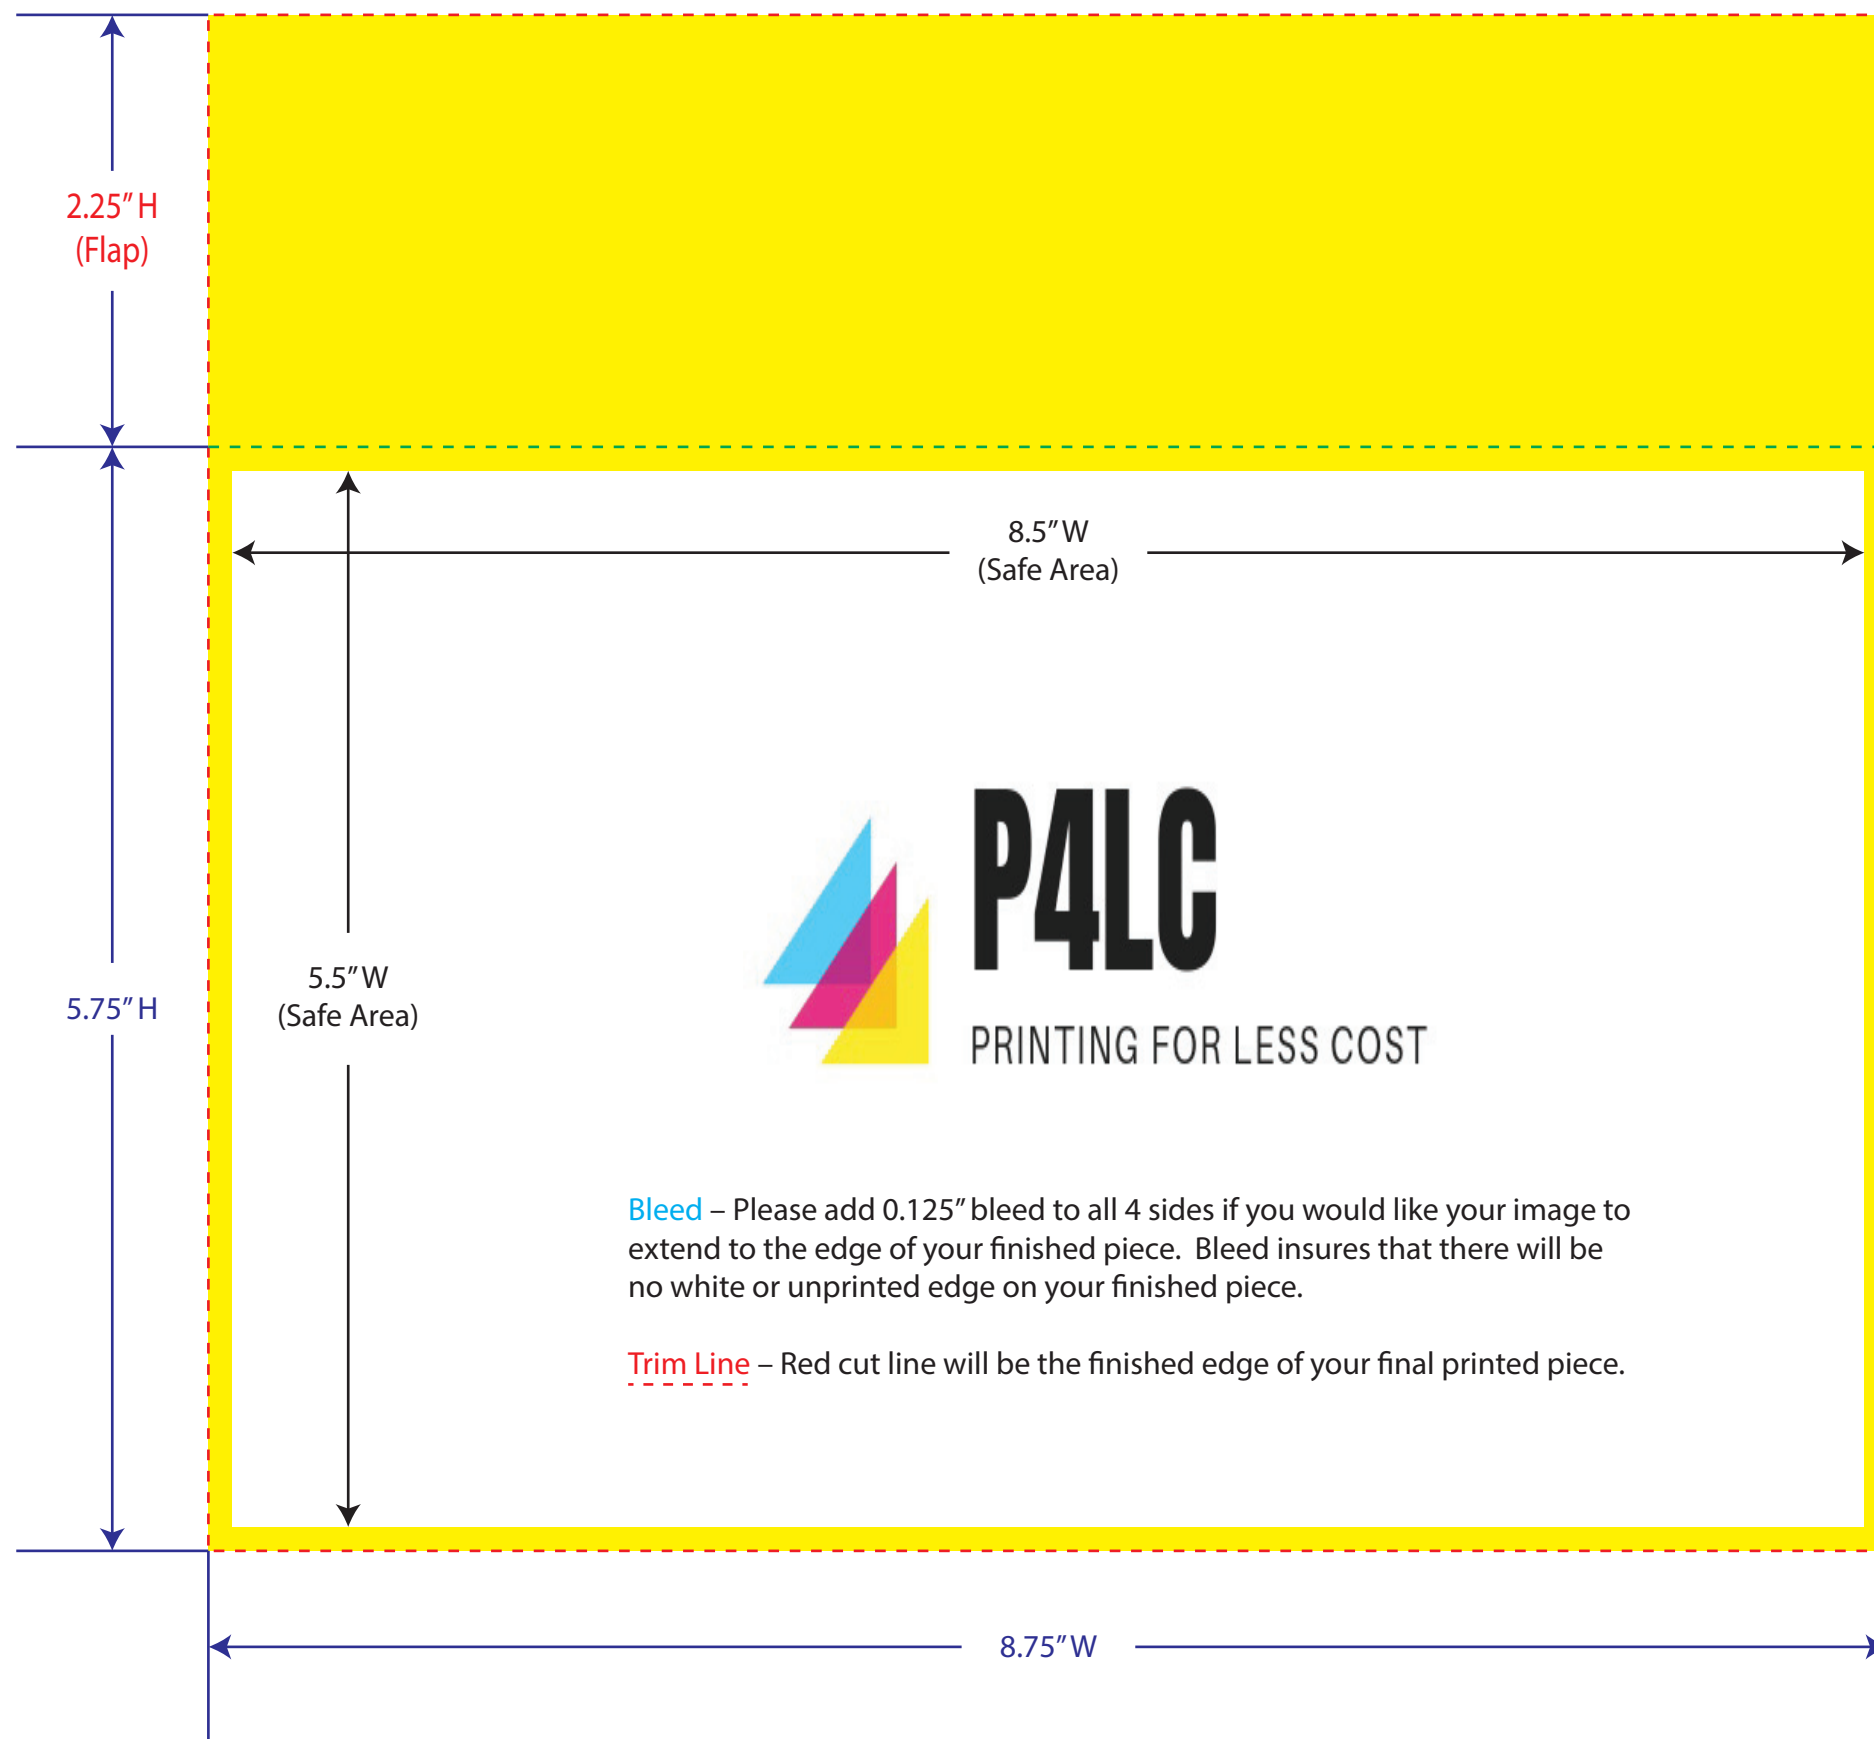

A9 Envelope

8.125" W x 5.5" H, Flap: 2.25" H

Finish Size: 8.125" W x 5.5" H

Trim Line

Fold Line