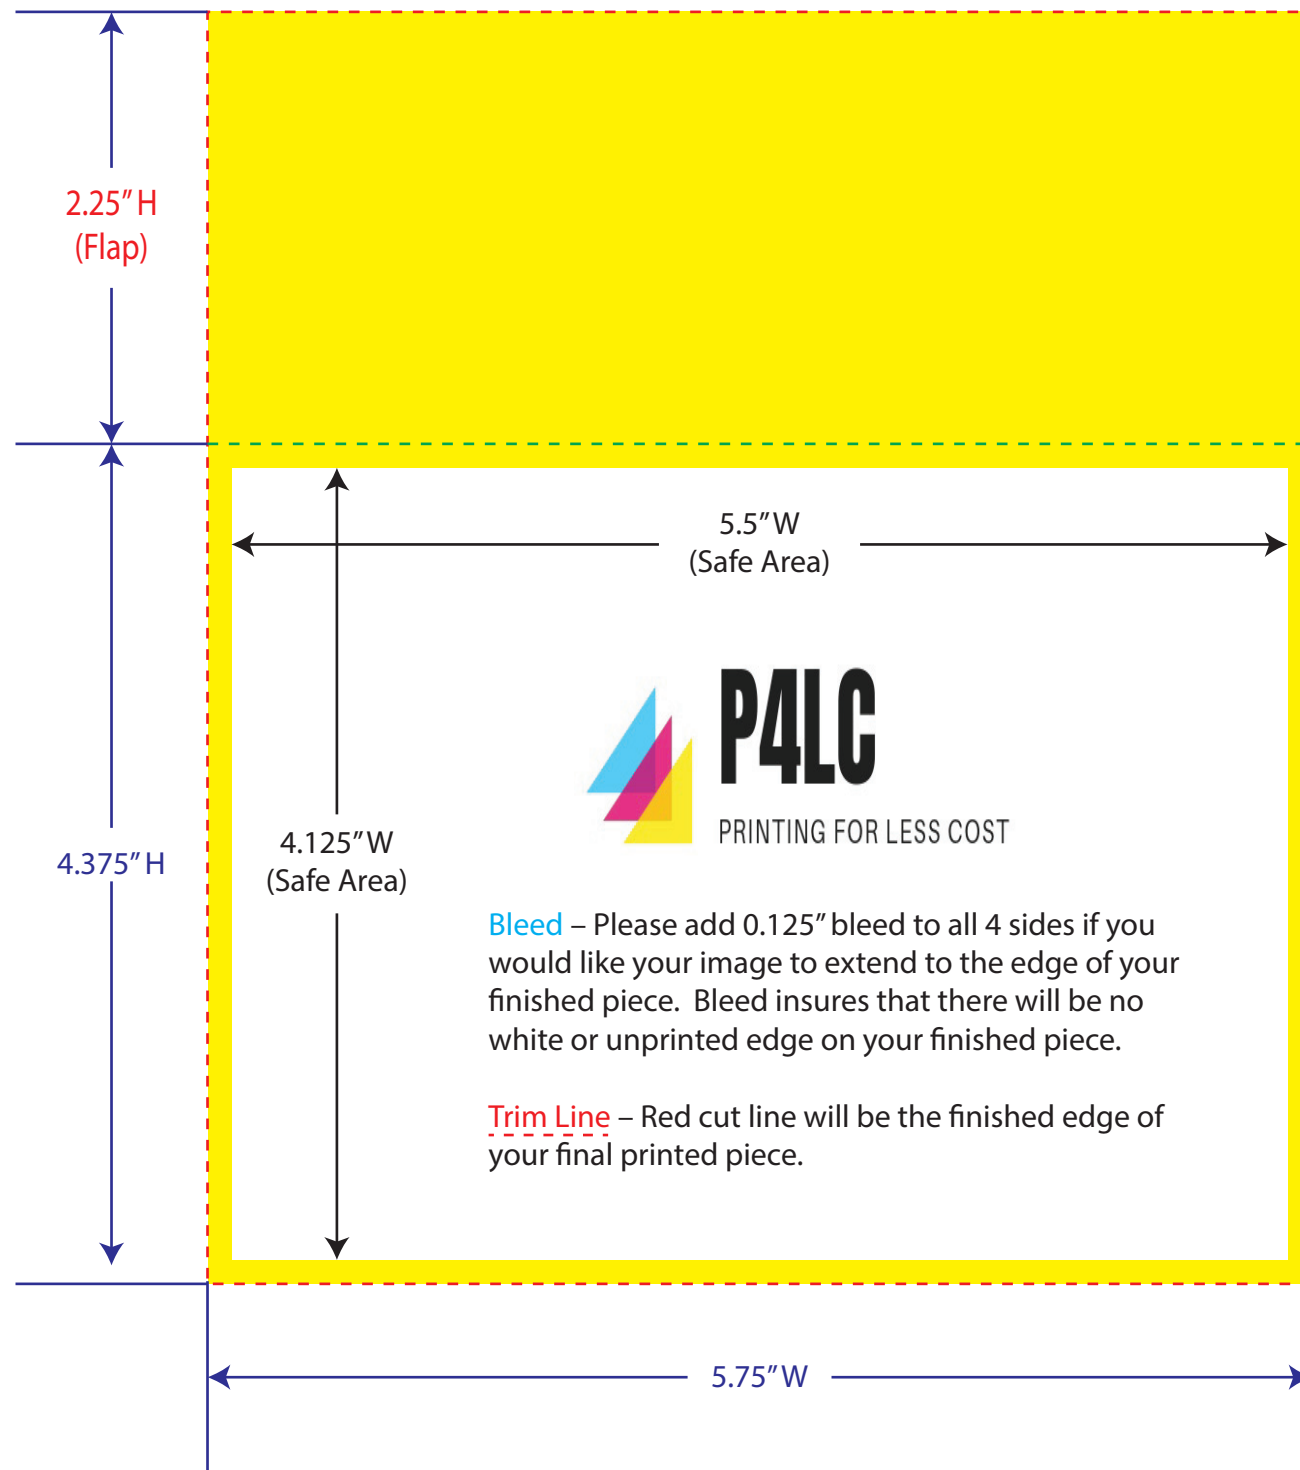

Trim Line

----- Fold Line

Bleed – Please add 0.125" bleed to all 4 sides if you would like your image to extend to the edge of your finished piece. Bleed insures that there will be no white or unprinted edge on your finished piece.

Finish Size: 9.5" W x 6.0" H

Trim Line

----- Fold Line

Bleed – Please add 0.125" bleed to all 4 sides if you would like your image to extend to the edge of your finished piece. Bleed insures that there will be no white or unprinted edge on your finished piece.

Trim Line – Red cut line will be the finished edge of your final printed piece.

10 X 13 Envelope
13.0" W x 10.0" H, Flap: 1.875" H
Finish Size: 13.0" W x 10.0" H

A2 Envelope

5.75" W x 4.375" H, **Flap: 2.25" H**

Finish Size: 5.75" W x 4.375" H

Trim Line

Fold Line

A6 Envelope

4.75" W x 6.5" H, Flap: 2.25" H

Finish Size: 4.75" W x 6.5" H

Trim Line

----- Fold Line