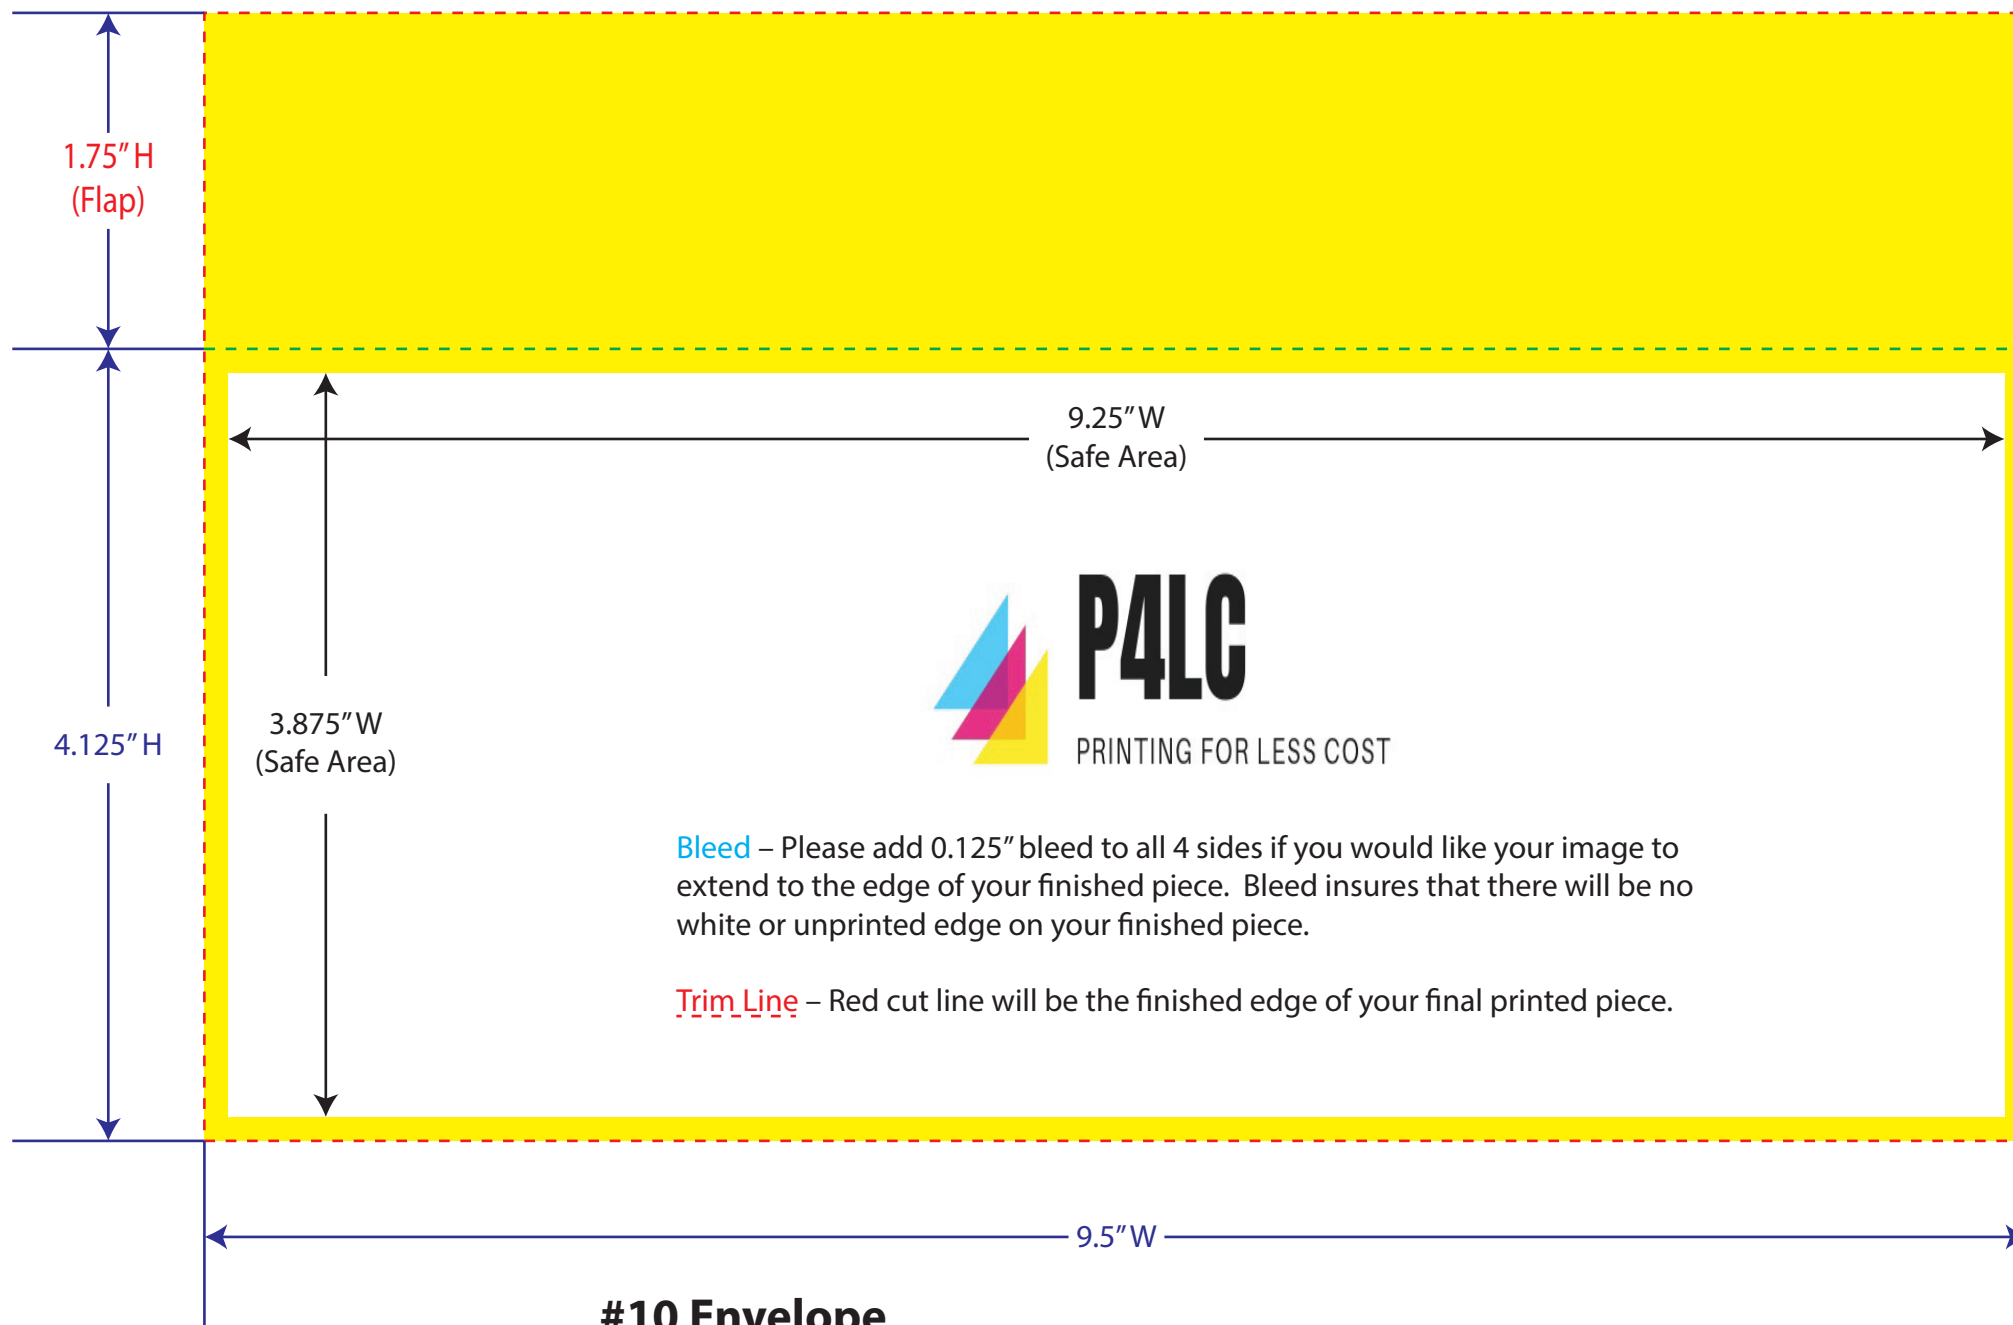

#9 Envelope

8.875" W x 3.875" H, Flap: 1.5" H

Finish Size: 8.875" W x 3.875" H

Trim Line

- - - - - Fold Line

#10 Envelope

9.5" W x 4.125" H, Flap: 1.75" H

Finish Size: 9.5" W x 4.125" H

Trim Line

----- Fold Line

Bleed – Please add 0.125" bleed to all 4 sides if you would like your image to extend to the edge of your finished piece. Bleed insures that there will be no white or unprinted edge on your finished piece.

Finish Size: 9.5" W x 6.0" H

Trim Line

----- Fold Line

Bleed – Please add 0.125" bleed to all 4 sides if you would like your image to extend to the edge of your finished piece. Bleed insures that there will be no white or unprinted edge on your finished piece.

Trim Line – Red cut line will be the finished edge of your final printed piece.

10 X 13 Envelope
13.0" W x 10.0" H, Flap: 1.875" H
Finish Size: 13.0" W x 10.0" H

A2 Envelope

5.75" W x 4.375" H, **Flap: 2.25" H**