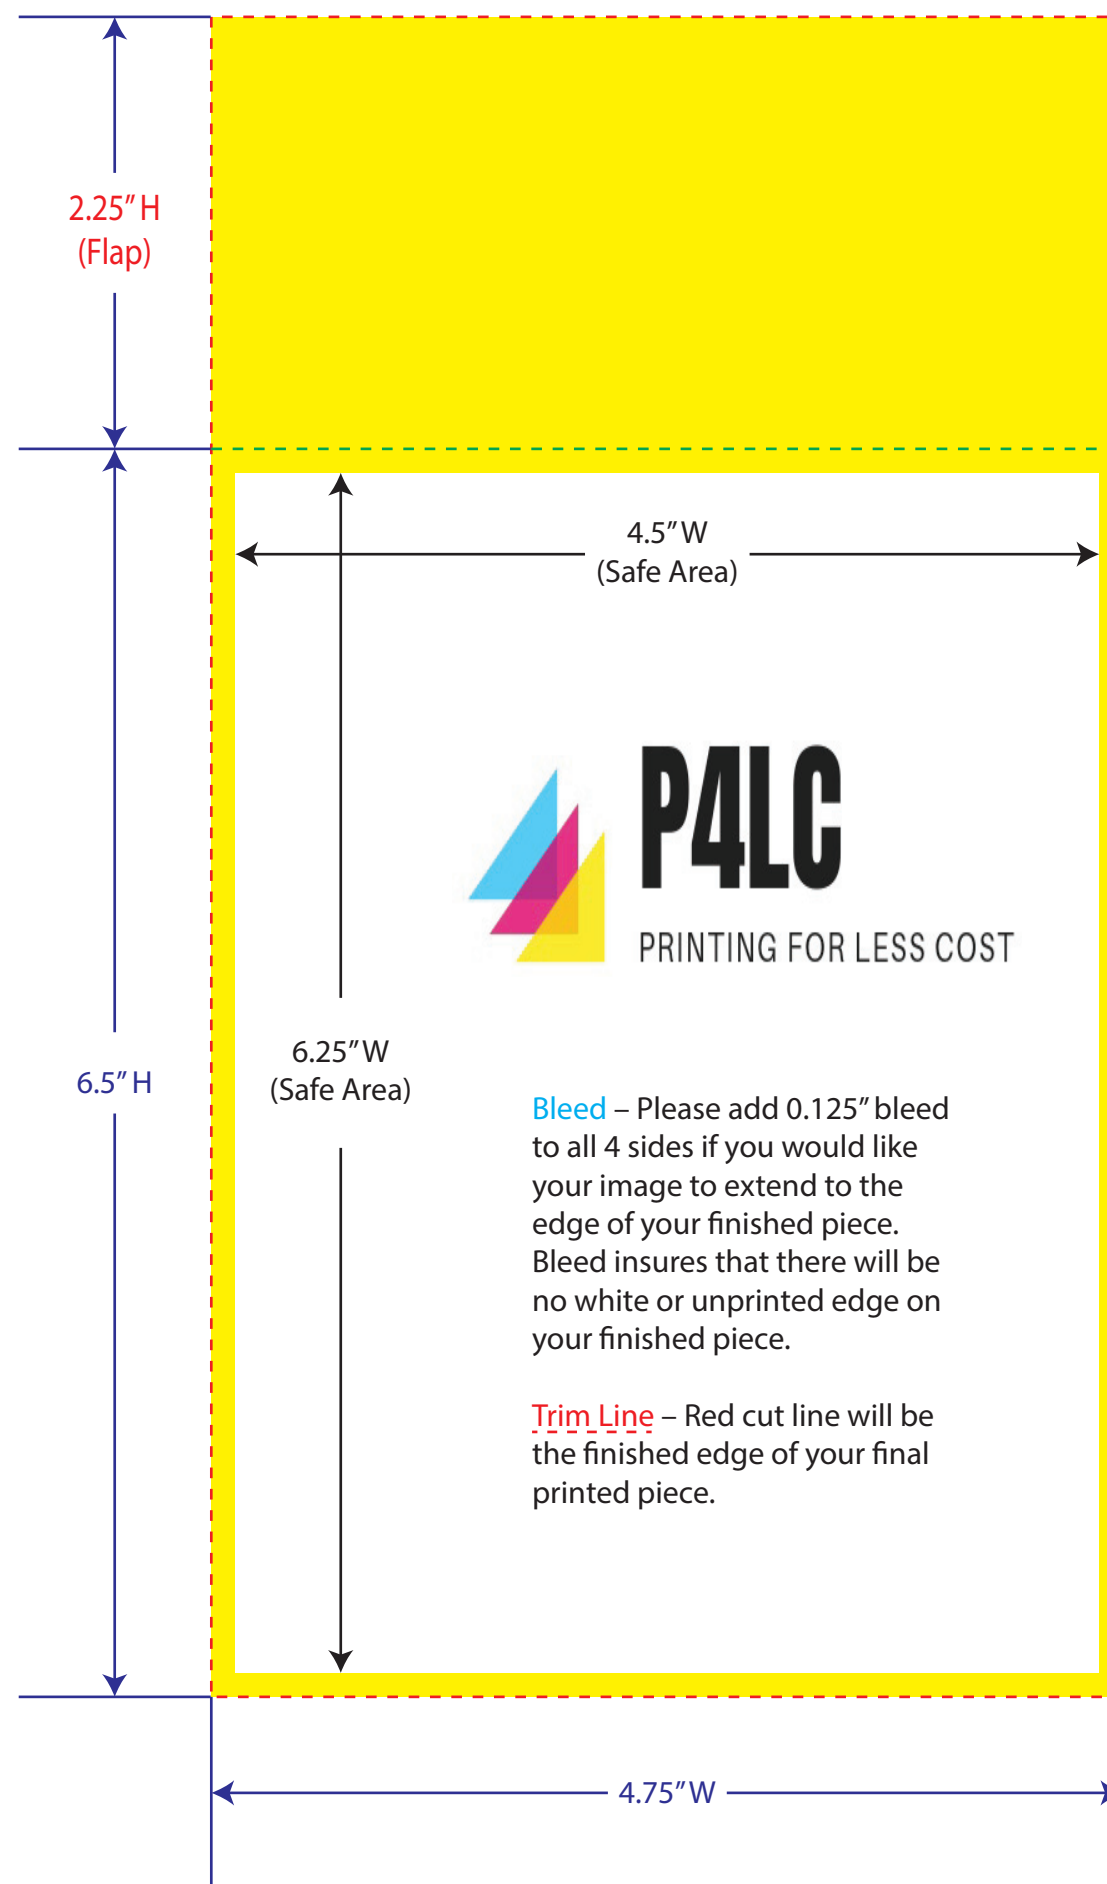

#9 Envelope

8.875" W x 3.875" H, Flap: 1.5" H

Finish Size: 8.875" W x 3.875" H

Trim Line

- - - - - Fold Line

#10 Envelope

9.5" W x 4.125" H, Flap: 1.75" H

Finish Size: 9.5" W x 4.125" H

Finish Size: 9.5" W x 6.0" H

Trim Line

----- Fold Line

Bleed – Please add 0.125" bleed to all 4 sides if you would like your image to extend to the edge of your finished piece. Bleed insures that there will be no white or unprinted edge on your finished piece.

Trim Line – Red cut line will be the finished edge of your final printed piece.

10 X 13 Envelope
13.0" W x 10.0" H, Flap: 1.875" H
Finish Size: 13.0" W x 10.0" H

A2 Envelope

5.75" W x 4.375" H, **Flap: 2.25" H**

Finish Size: 5.75" W x 4.375" H

Trim Line

Fold Line

A6 Envelope

4.75" W x 6.5" H, Flap: 2.25" H

Finish Size: 4.75" W x 6.5" H

Trim Line

----- Fold Line