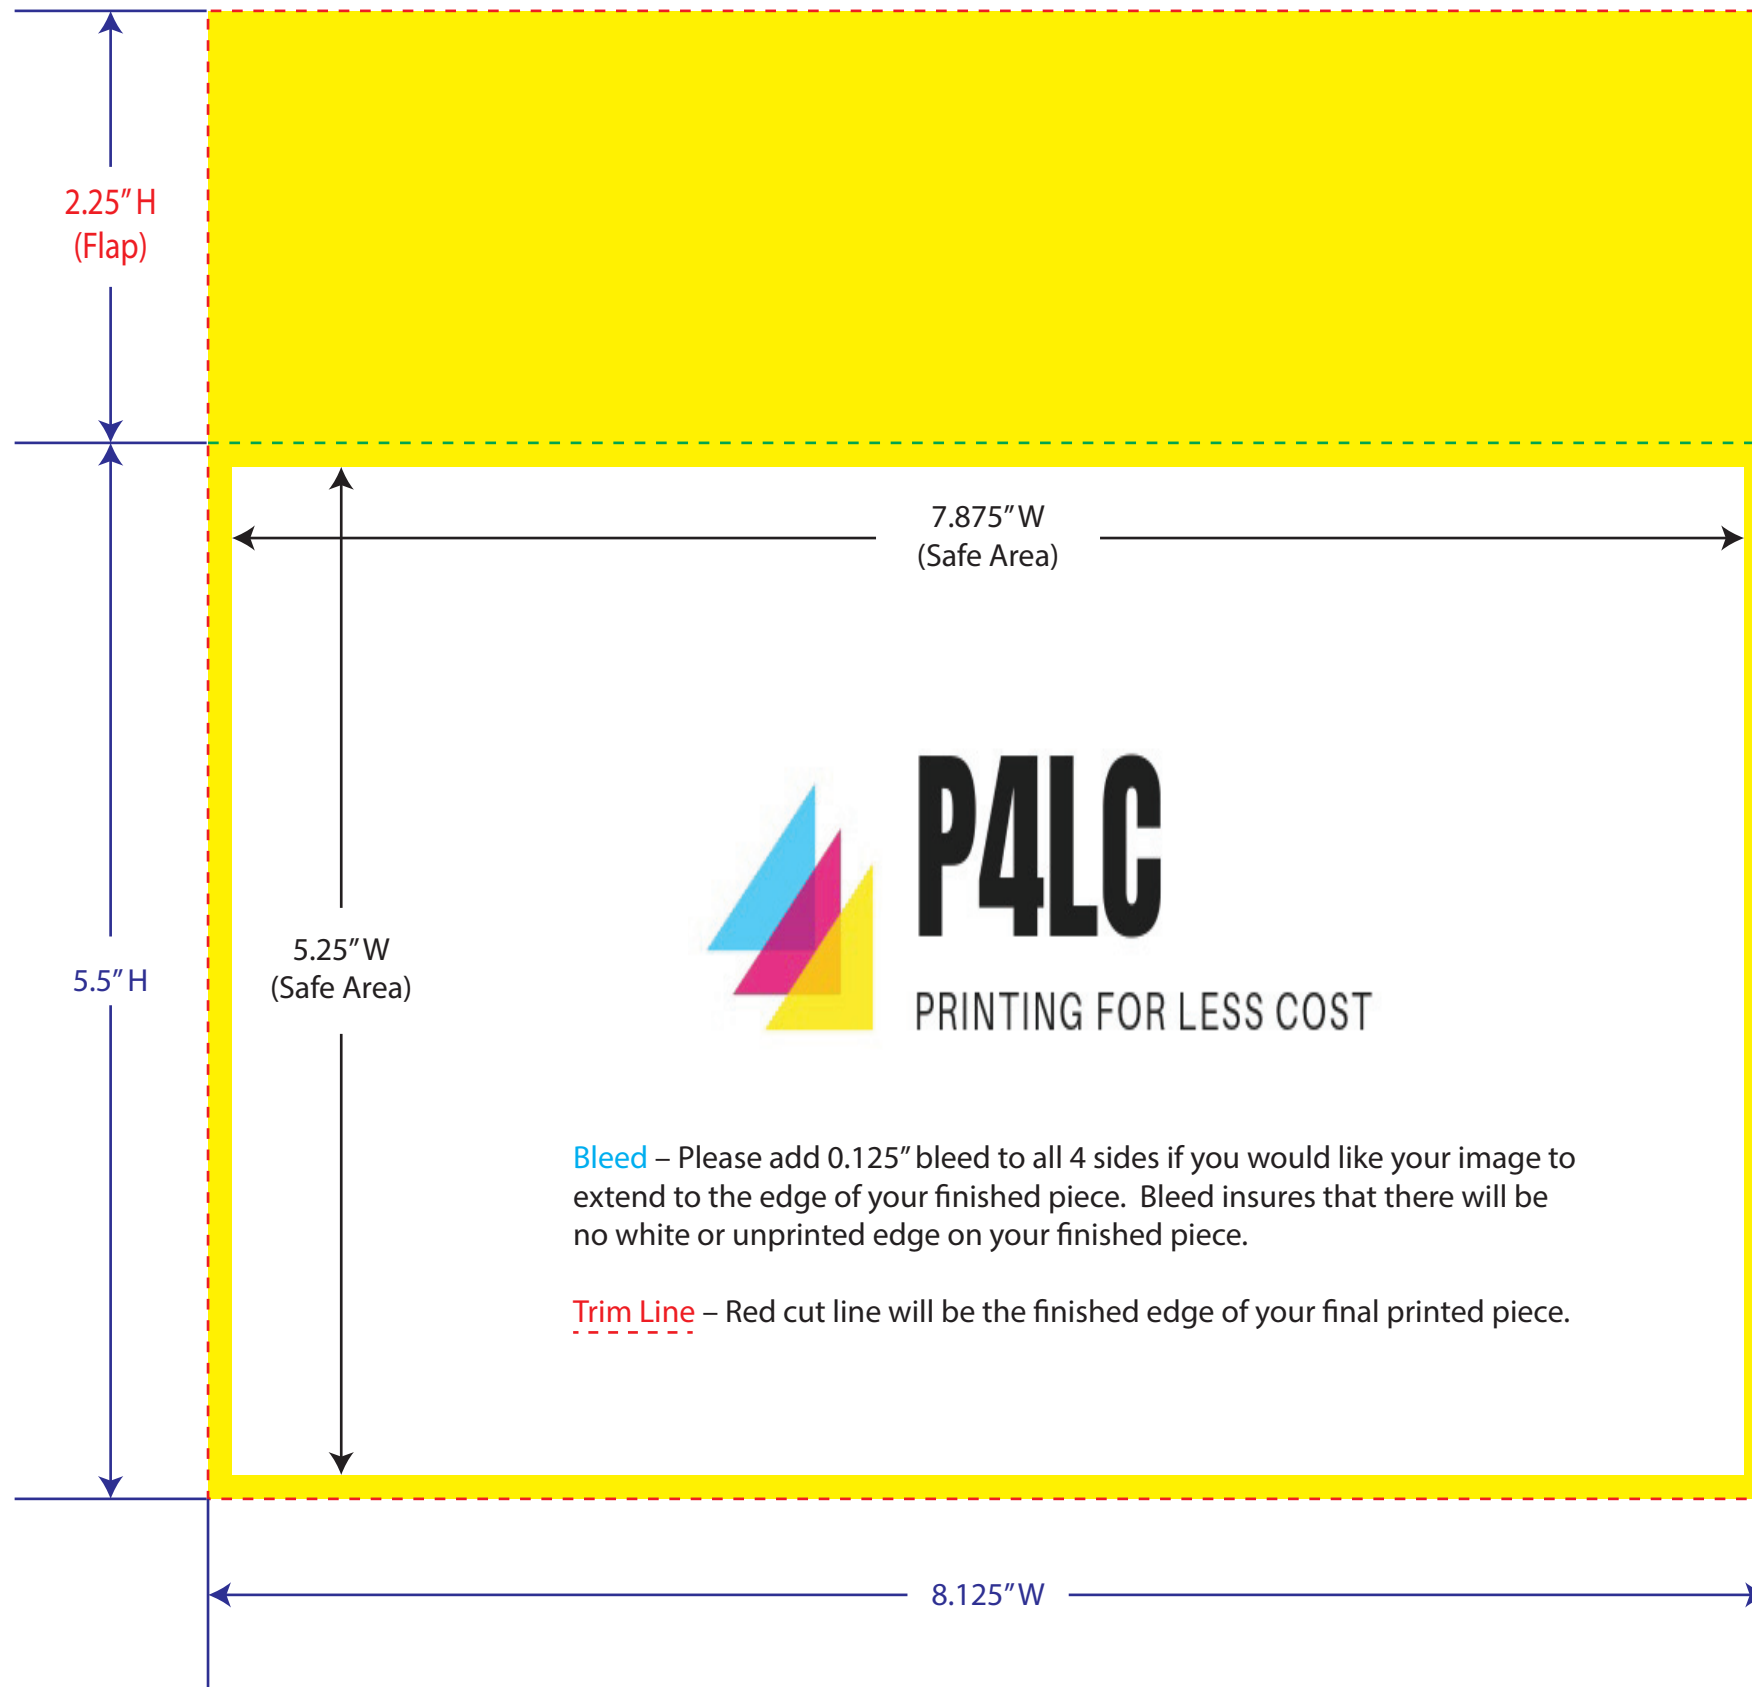

Trim Line – Red cut line will be the finished edge of your final printed piece.

10 X 13 Envelope
13.0" W x 10.0" H, Flap: 1.875" H
Finish Size: 13.0" W x 10.0" H

A2 Envelope

5.75" W x 4.375" H, **Flap: 2.25" H**

A7 Envelope

7.25" W x 5.25" H, Flap: 2.25" H

Finish Size: 7.25" W x 5.25" H

Trim Line

----- Fold Line

A8 Envelope

8.125" W x 5.5" H, Flap: 2.25" H

Finish Size: 8.125" W x 5.5" H

Trim Line

----- Fold Line

A9 Envelope

8.125" W x 5.5" H, Flap: 2.25" H

Finish Size: 8.125" W x 5.5" H

Trim Line

Fold Line

A10 Envelope

9.4375" W x 6.0" H, Flap: 2.875" H
Finish Size: 9.4375" W x 6.0" H