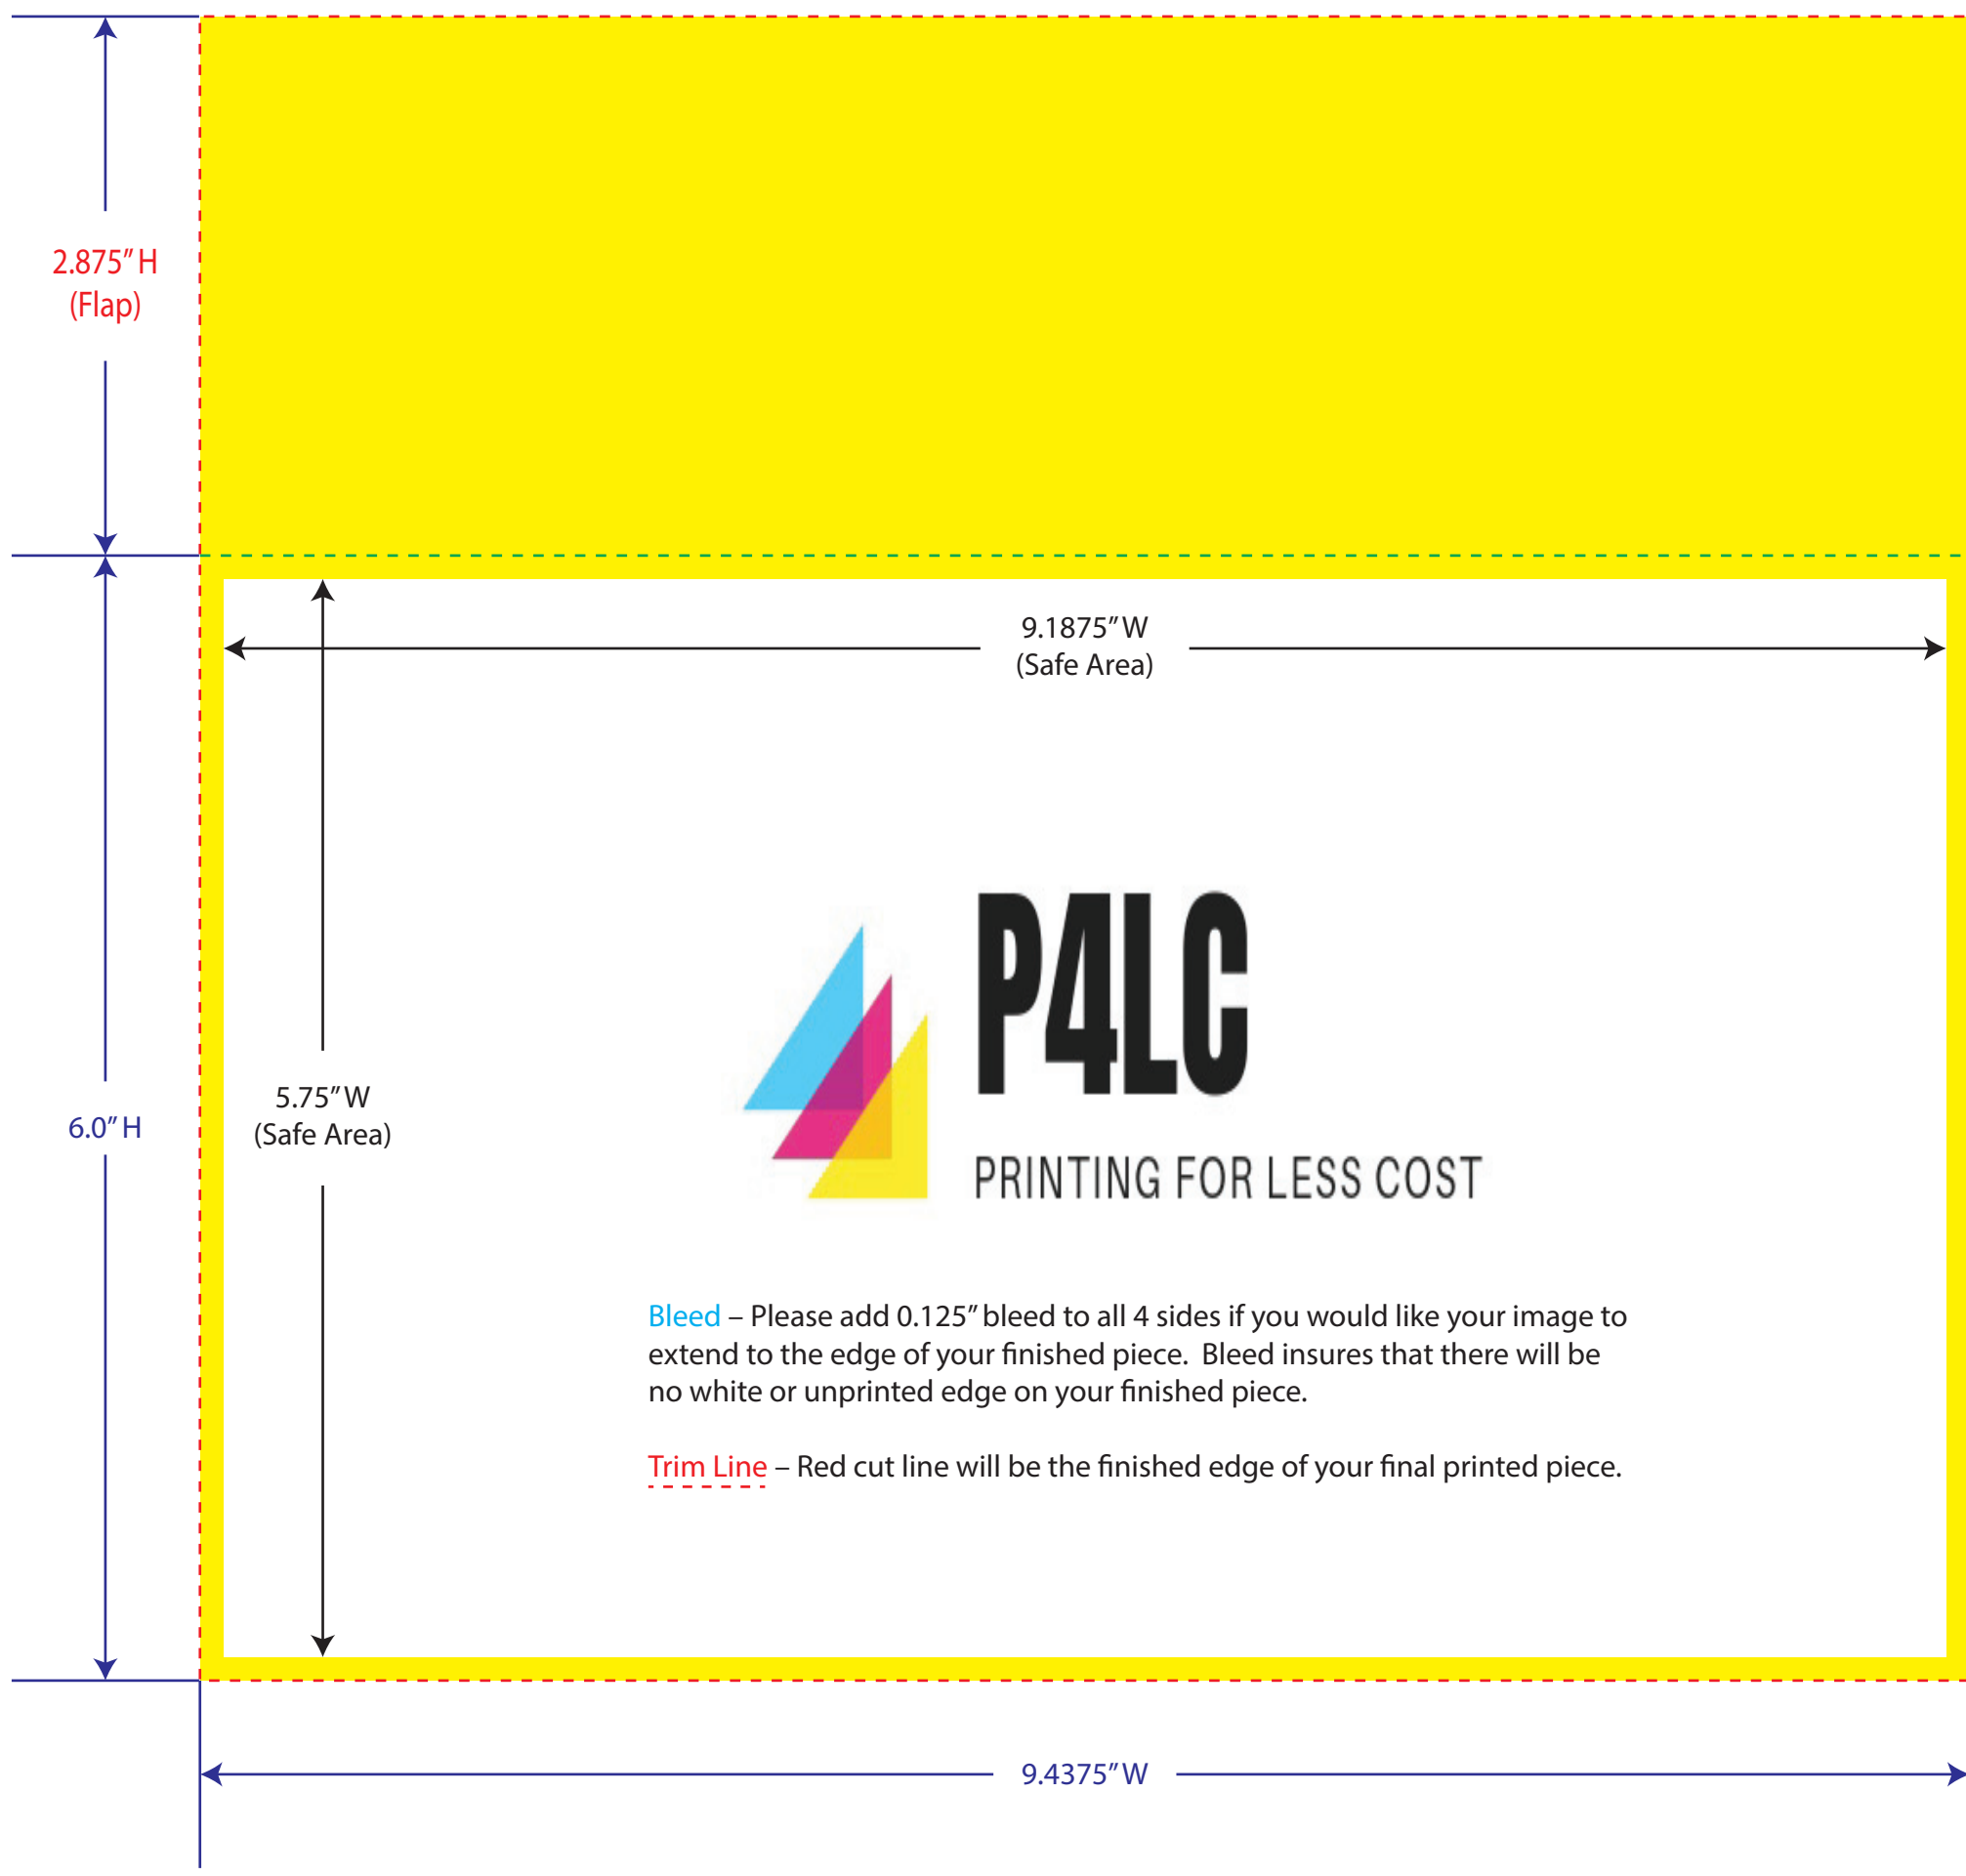

Finish Size: 9.5" W x 6.0" H

Trim Line

----- Fold Line

Bleed – Please add 0.125" bleed to all 4 sides if you would like your image to extend to the edge of your finished piece. Bleed insures that there will be no white or unprinted edge on your finished piece.

Trim Line – Red cut line will be the finished edge of your final printed piece.

10 X 13 Envelope
13.0" W x 10.0" H, Flap: 1.875" H
Finish Size: 13.0" W x 10.0" H

A2 Envelope

5.75" W x 4.375" H, **Flap: 2.25" H**

Trim Line

----- Fold Line

A9 Envelope

8.125" W x 5.5" H, Flap: 2.25" H

Finish Size: 8.125" W x 5.5" H

Trim Line

Fold Line

A10 Envelope

9.4375" W x 6.0" H, Flap: 2.875" H
Finish Size: 9.4375" W x 6.0" H