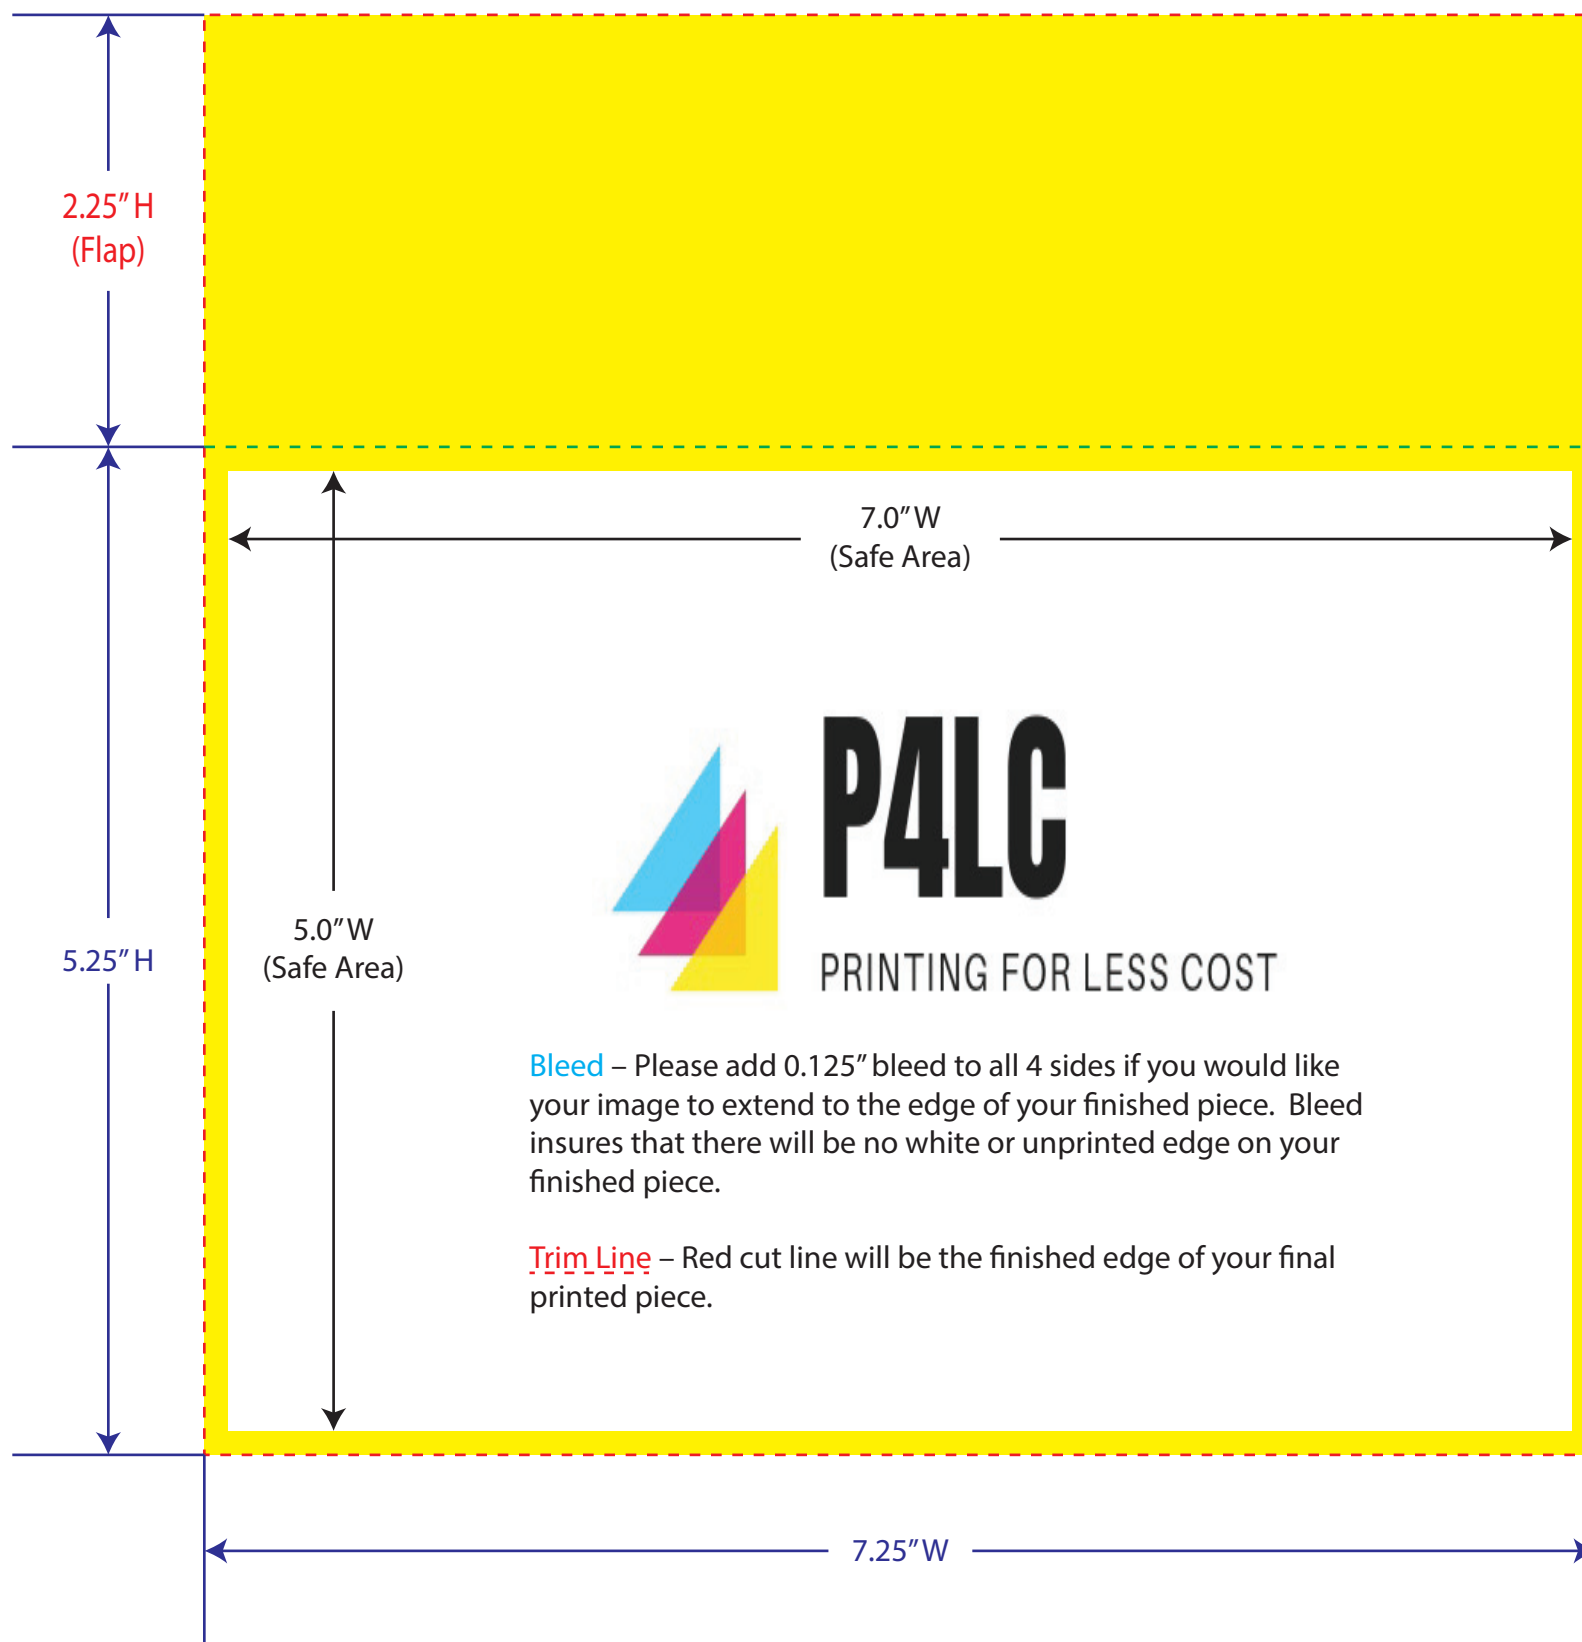

Finish Size: 9.5" W x 6.0" H

Trim Line

----- Fold Line

Bleed – Please add 0.125" bleed to all 4 sides if you would like your image to extend to the edge of your finished piece. Bleed insures that there will be no white or unprinted edge on your finished piece.

Trim Line – Red cut line will be the finished edge of your final printed piece.

10 X 13 Envelope
13.0" W x 10.0" H, Flap: 1.875" H
Finish Size: 13.0" W x 10.0" H

A2 Envelope

5.75" W x 4.375" H, **Flap: 2.25" H**

Finish Size: 5.75" W x 4.375" H

Trim Line

Fold Line

A6 Envelope

4.75" W x 6.5" H, Flap: 2.25" H

Finish Size: 4.75" W x 6.5" H

Trim Line

----- Fold Line

9.4375" W x 6.0" H, Flap: 2.875" H
Finish Size: 9.4375" W x 6.0" H