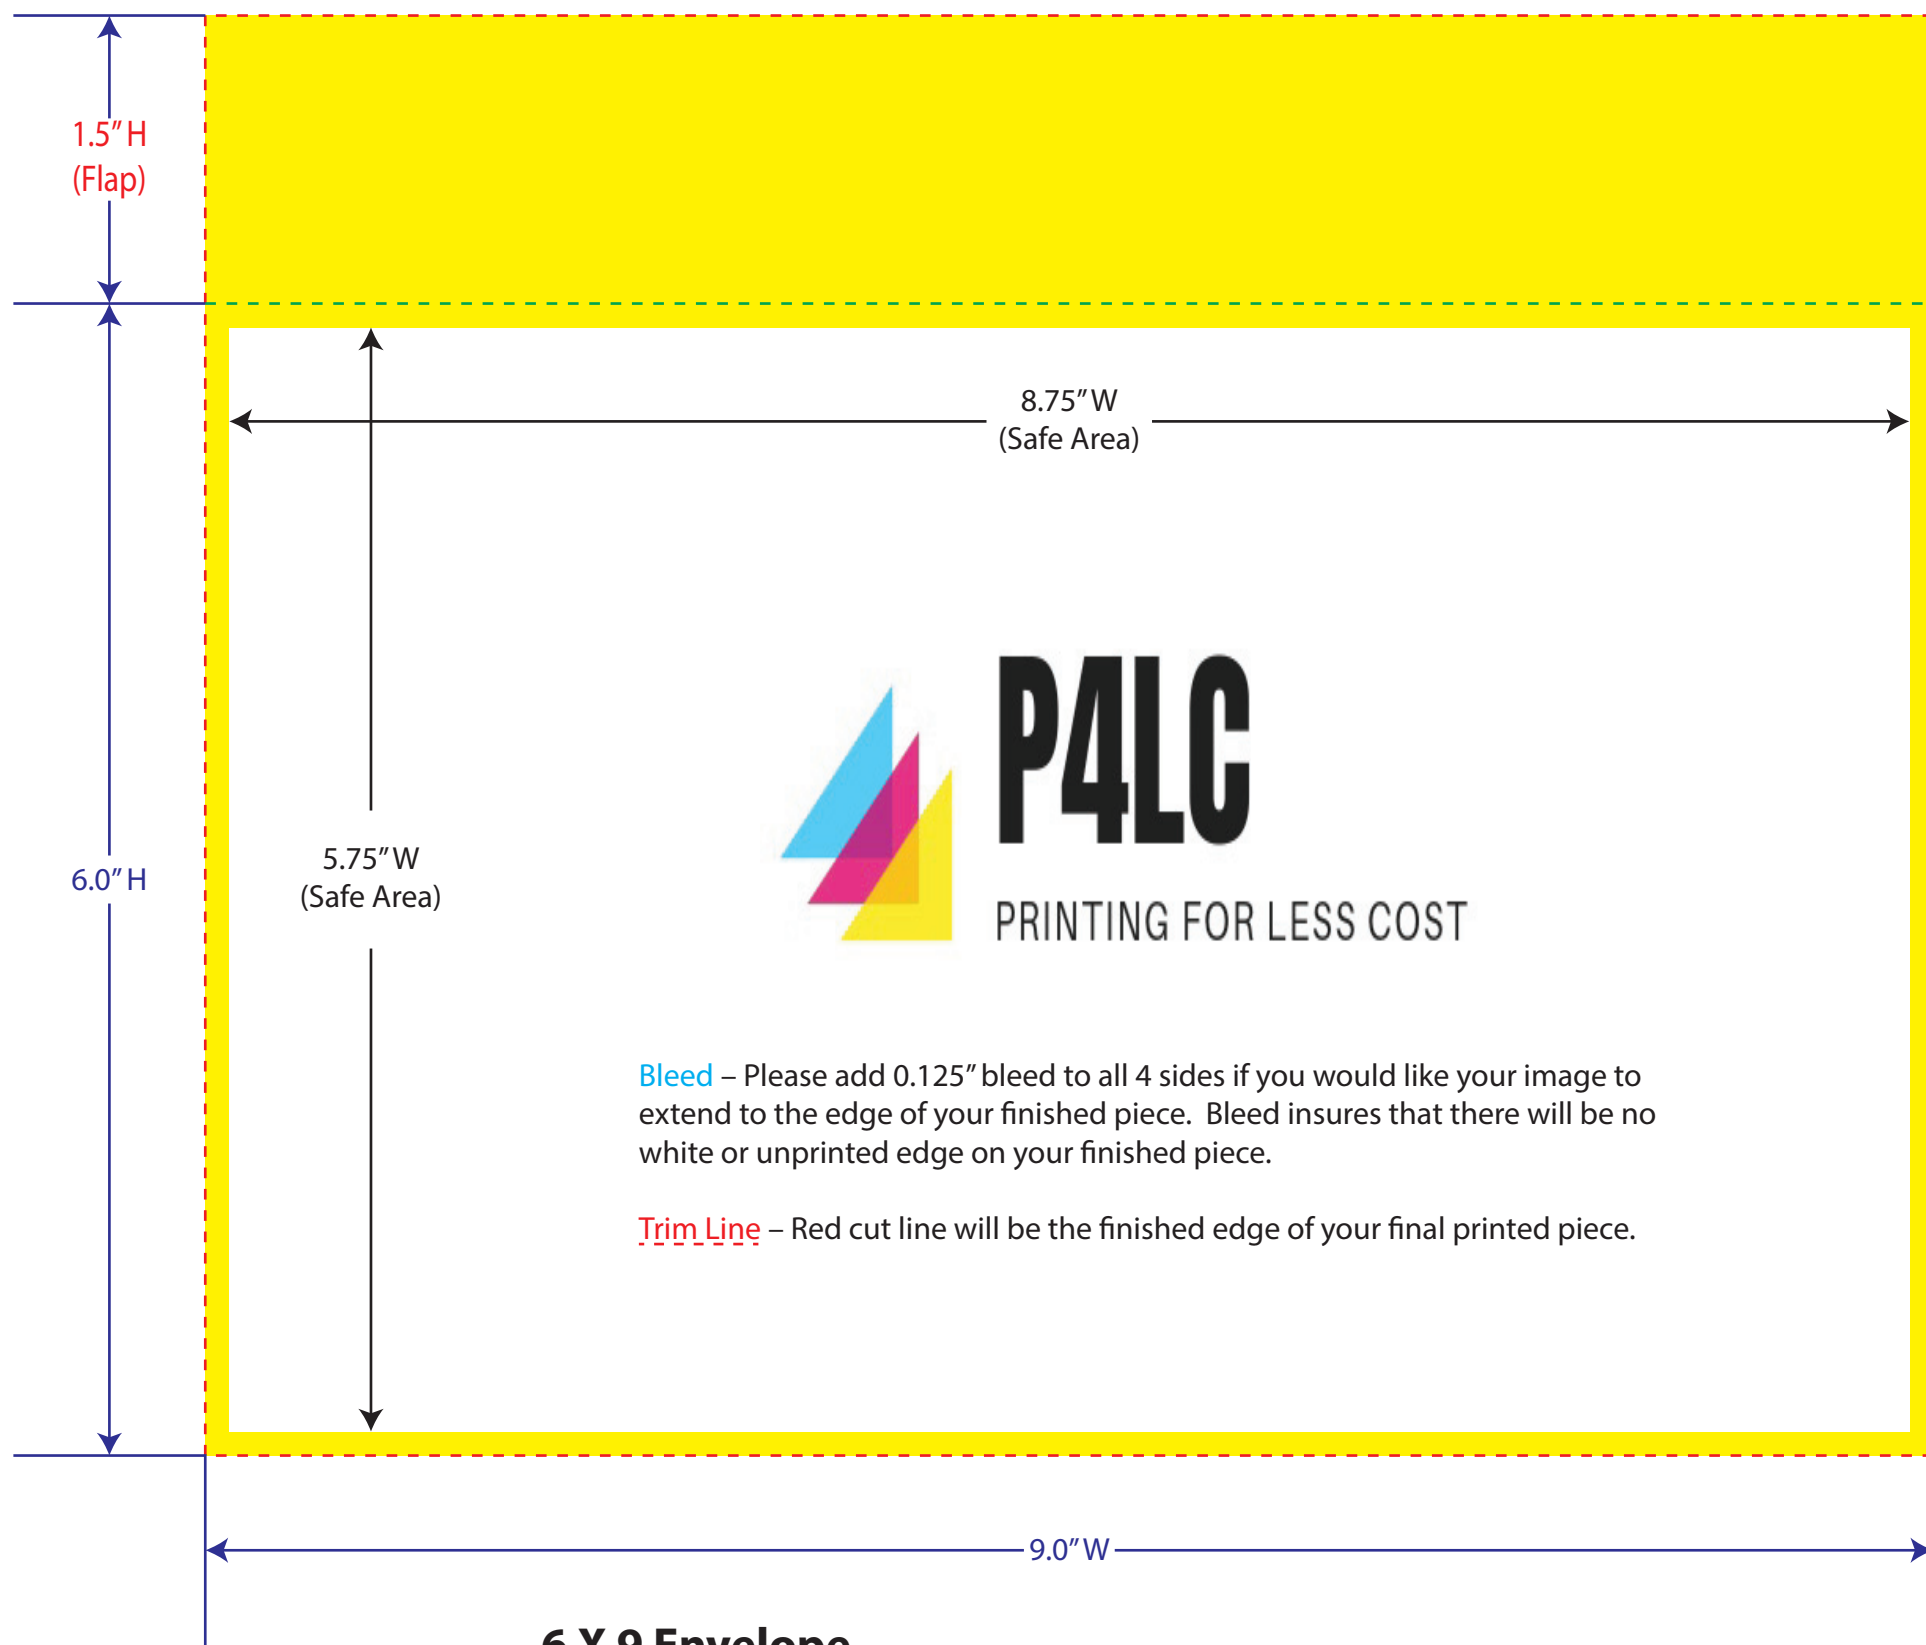

Trim Line

----- Fold Line

Bleed – Please add 0.125" bleed to all 4 sides if you would like your image to extend to the edge of your finished piece. Bleed insures that there will be no white or unprinted edge on your finished piece.

Trim Line – Red cut line will be the finished edge of your final printed piece.

6 X 9 Envelope

9.0" W x 6.0" H, Flap: 1.5" H

Finish Size: 9.0" W x 6.0" H

Trim Line

----- Fold Line

6 X 9.5 Envelope

9.5" W x 6.0" H, Flap: 1.5" H

Finish Size: 9.5" W x 6.0" H

Trim Line

----- Fold Line

Bleed – Please add 0.125" bleed to all 4 sides if you would like your image to extend to the edge of your finished piece. Bleed insures that there will be no white or unprinted edge on your finished piece.

Trim Line – Red cut line will be the finished edge of your final printed piece.

10 X 13 Envelope
13.0" W x 10.0" H, Flap: 1.875" H
Finish Size: 13.0" W x 10.0" H

A2 Envelope

5.75" W x 4.375" H, **Flap: 2.25" H**