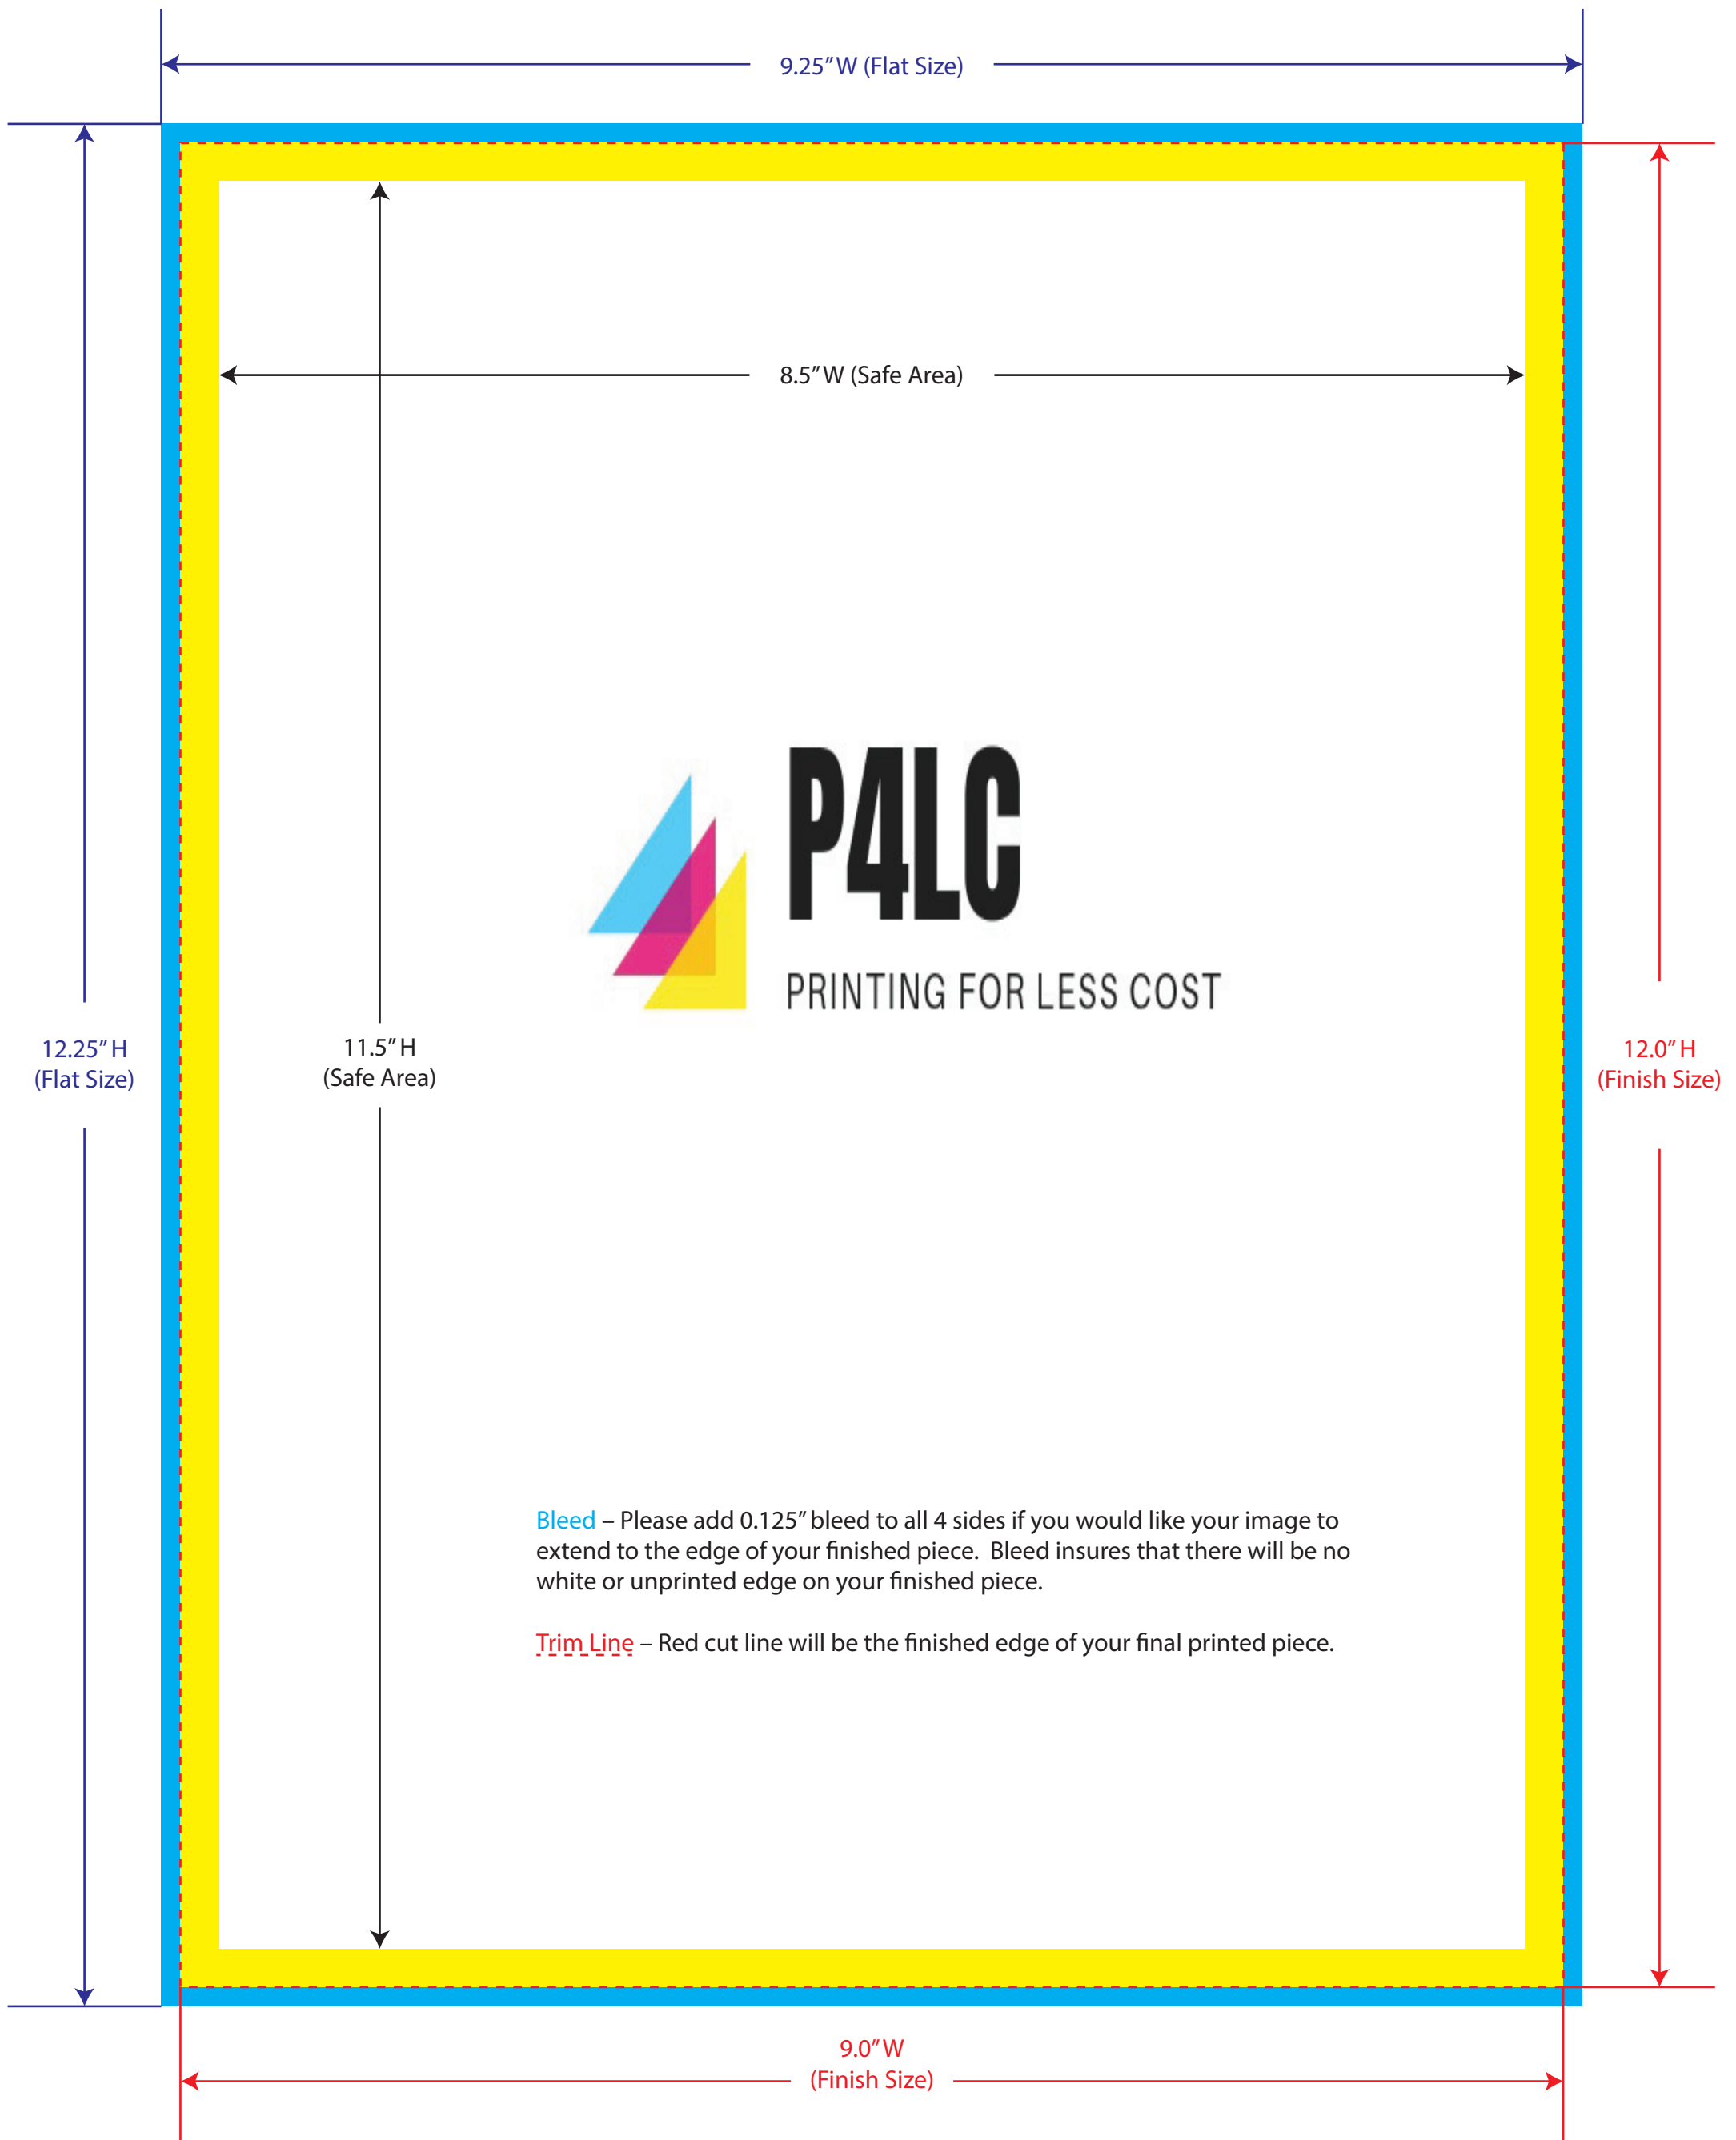

**Trim Line** – Red cut line will be the finished edge of your final printed piece.

**Brochure**  
**Flat Size: 8.75" W x 11.25" H**  
**Finish Size: 8.5" W x 11.0" H**

**Bleed** – Please add 0.125" bleed to all 4 sides if you would like your image to extend to the edge of your finished piece. Bleed insures that there will be no white or unprinted edge on your finished piece.

**Trim Line** – Red cut line will be the finished edge of your final printed piece.

**Brochure**  
**Flat Size: 8.75" W x 14.25" H**  
**Finish Size: 8.5" W x 14.0" H**

BLEED

Trim Line

**Bleed** – Please add 0.125" bleed to all 4 sides if you would like your image to extend to the edge of your finished piece. Bleed insures that there will be no white or unprinted edge on your finished piece.

**Trim Line** – Red cut line will be the finished edge of your final printed piece.

**Brochure**  
**Flat Size: 9.25" W x 12.25" H**  
**Finish Size: 9.0" W x 12.0" H**

BLEED

Trim Line

**Bleed** – Please add 0.125" bleed to all 4 sides if you would like your image to extend to the edge of your finished piece. Bleed insures that there will be no white or unprinted edge on your finished piece.

**Trim Line** – Red cut line will be the finished edge of your final printed piece.

**Brochure**  
**Flat Size: 17.25" W x 11.25" H**  
**Finish Size: 17.0" W x 11.0" H**

BLEED

Trim Line

**Bleed** – Please add 0.125" bleed to all 4 sides if you would like your image to extend to the edge of your finished piece. Bleed insures that there will be no white or unprinted edge on your finished piece.