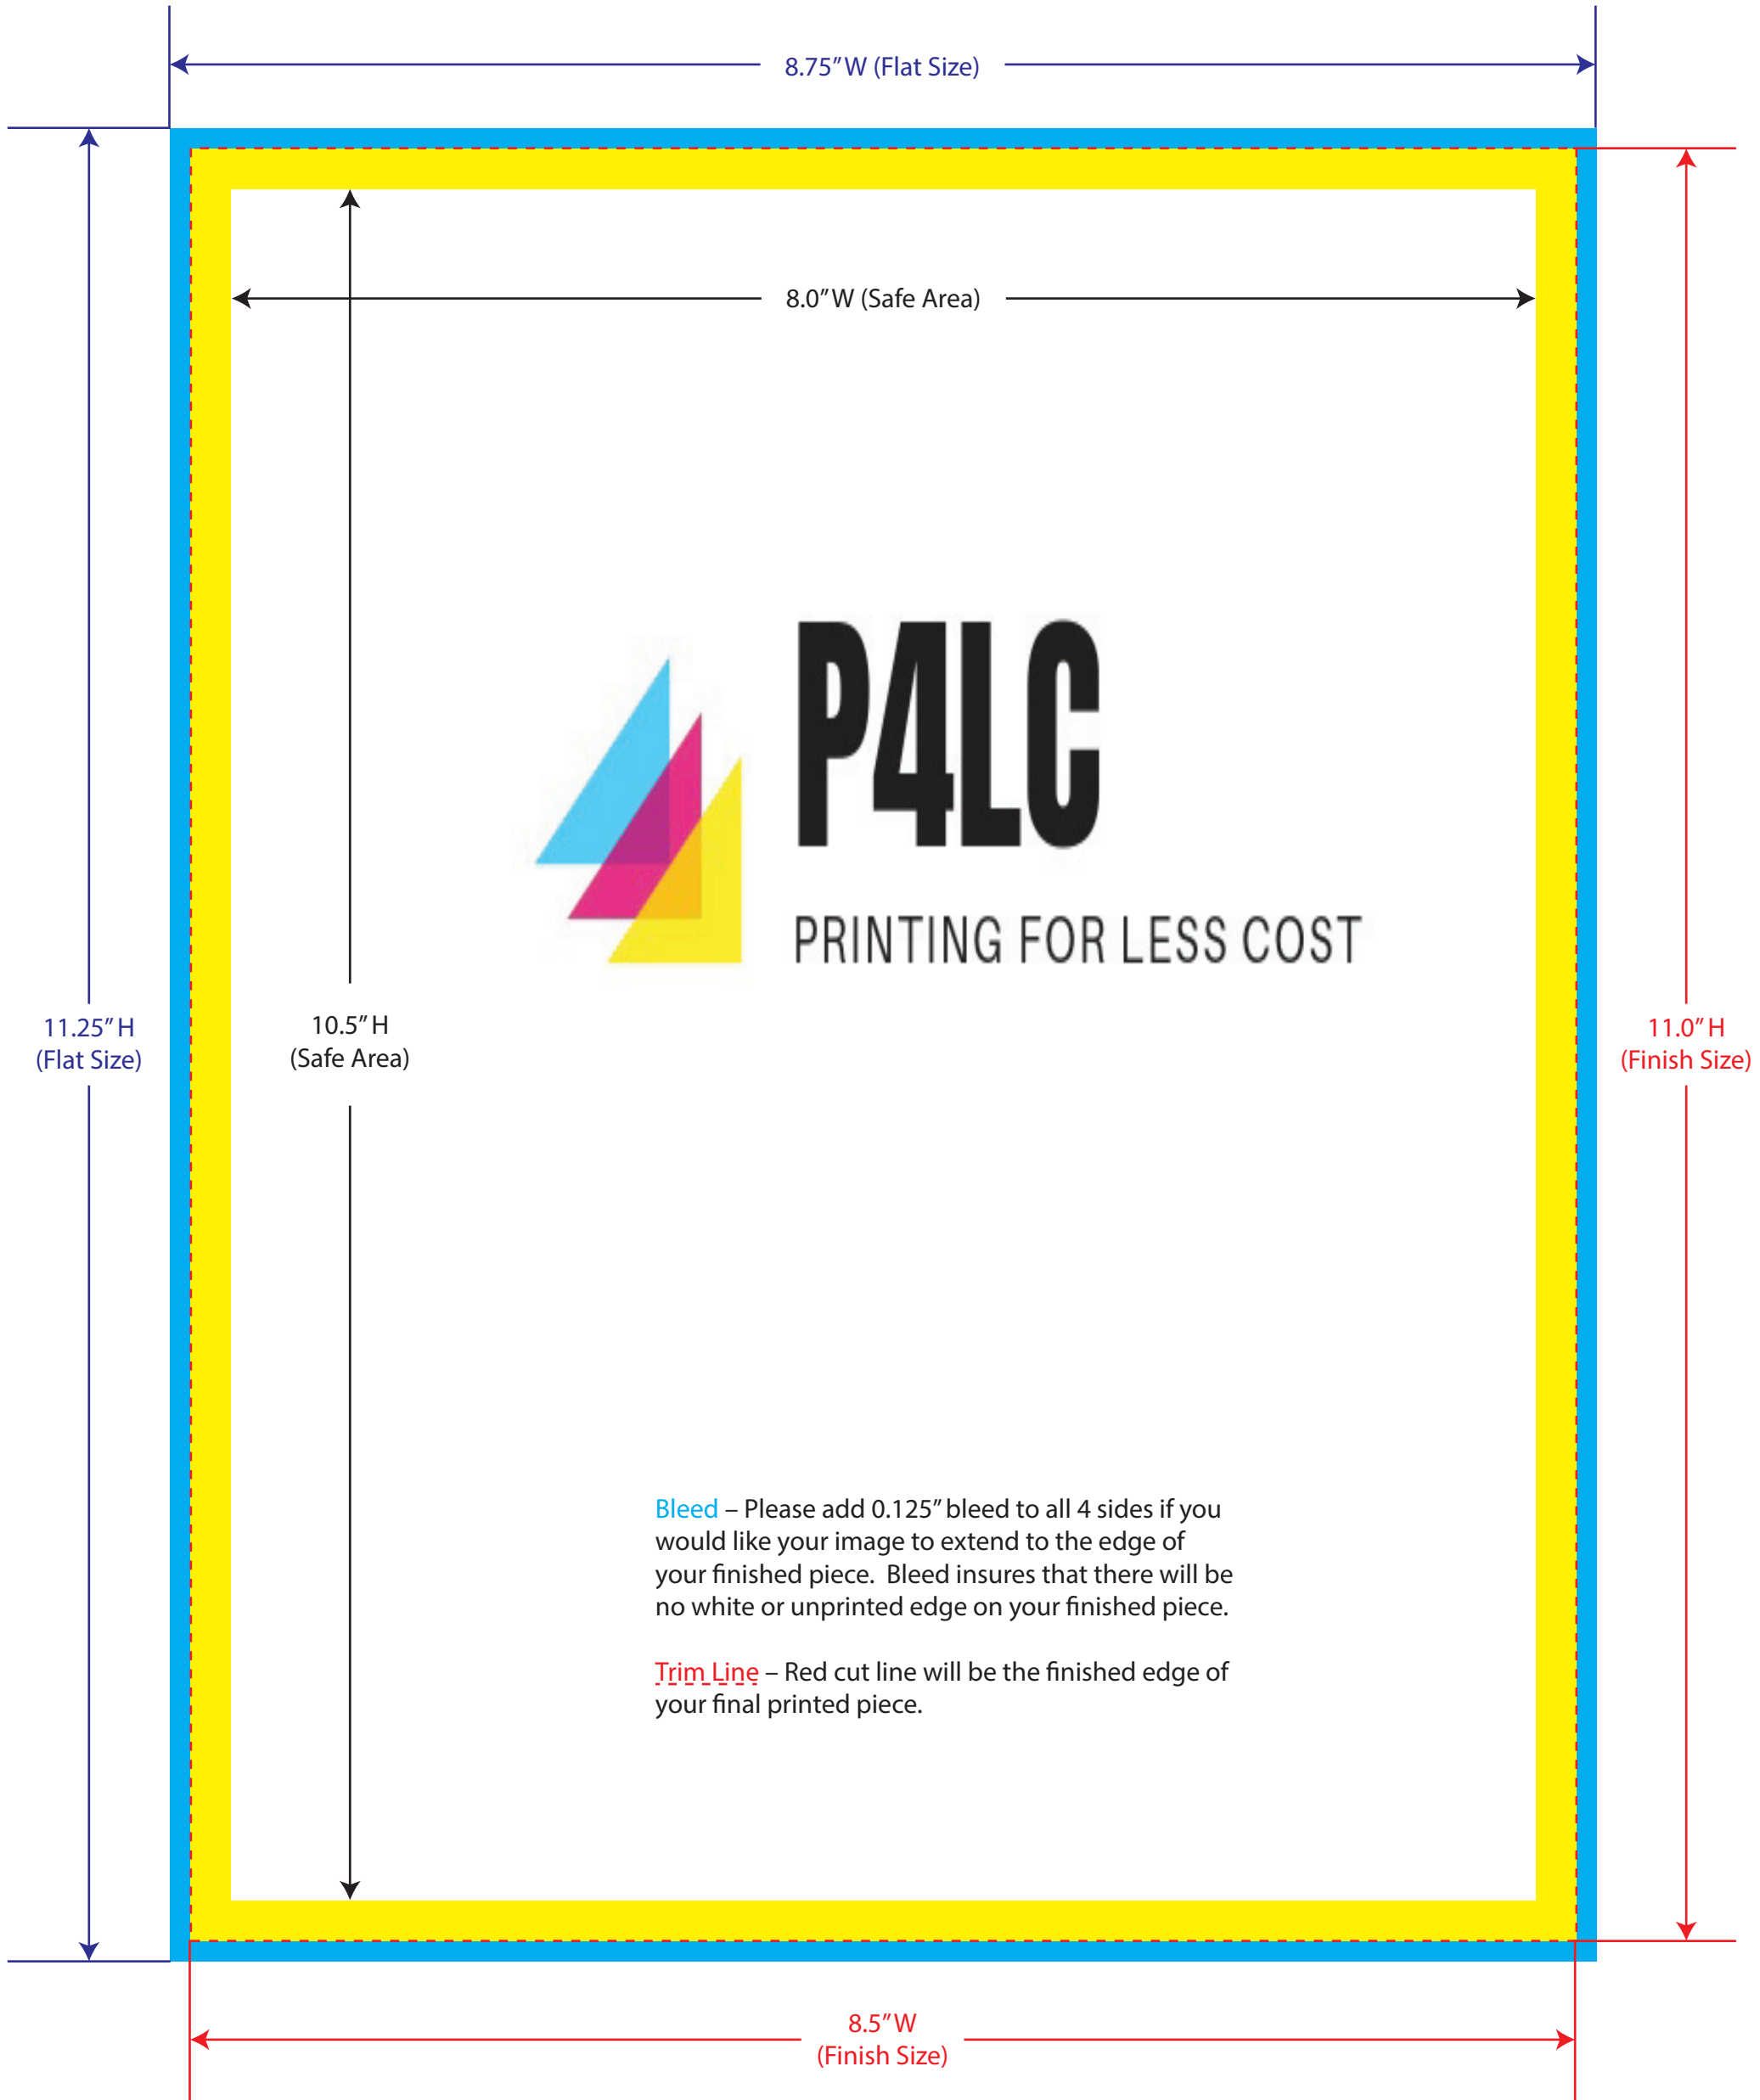

Bleed – Please add 0.125" bleed to all 4 sides if you would like your image to extend to the edge of your finished piece. Bleed insures that there will be no white or unprinted edge on your finished piece.

Trim Line – Red cut line will be the finished edge of your final printed piece.

Brochure
Flat Size: 8.75" W x 11.25" H
Finish Size: 8.5" W x 11.0" H