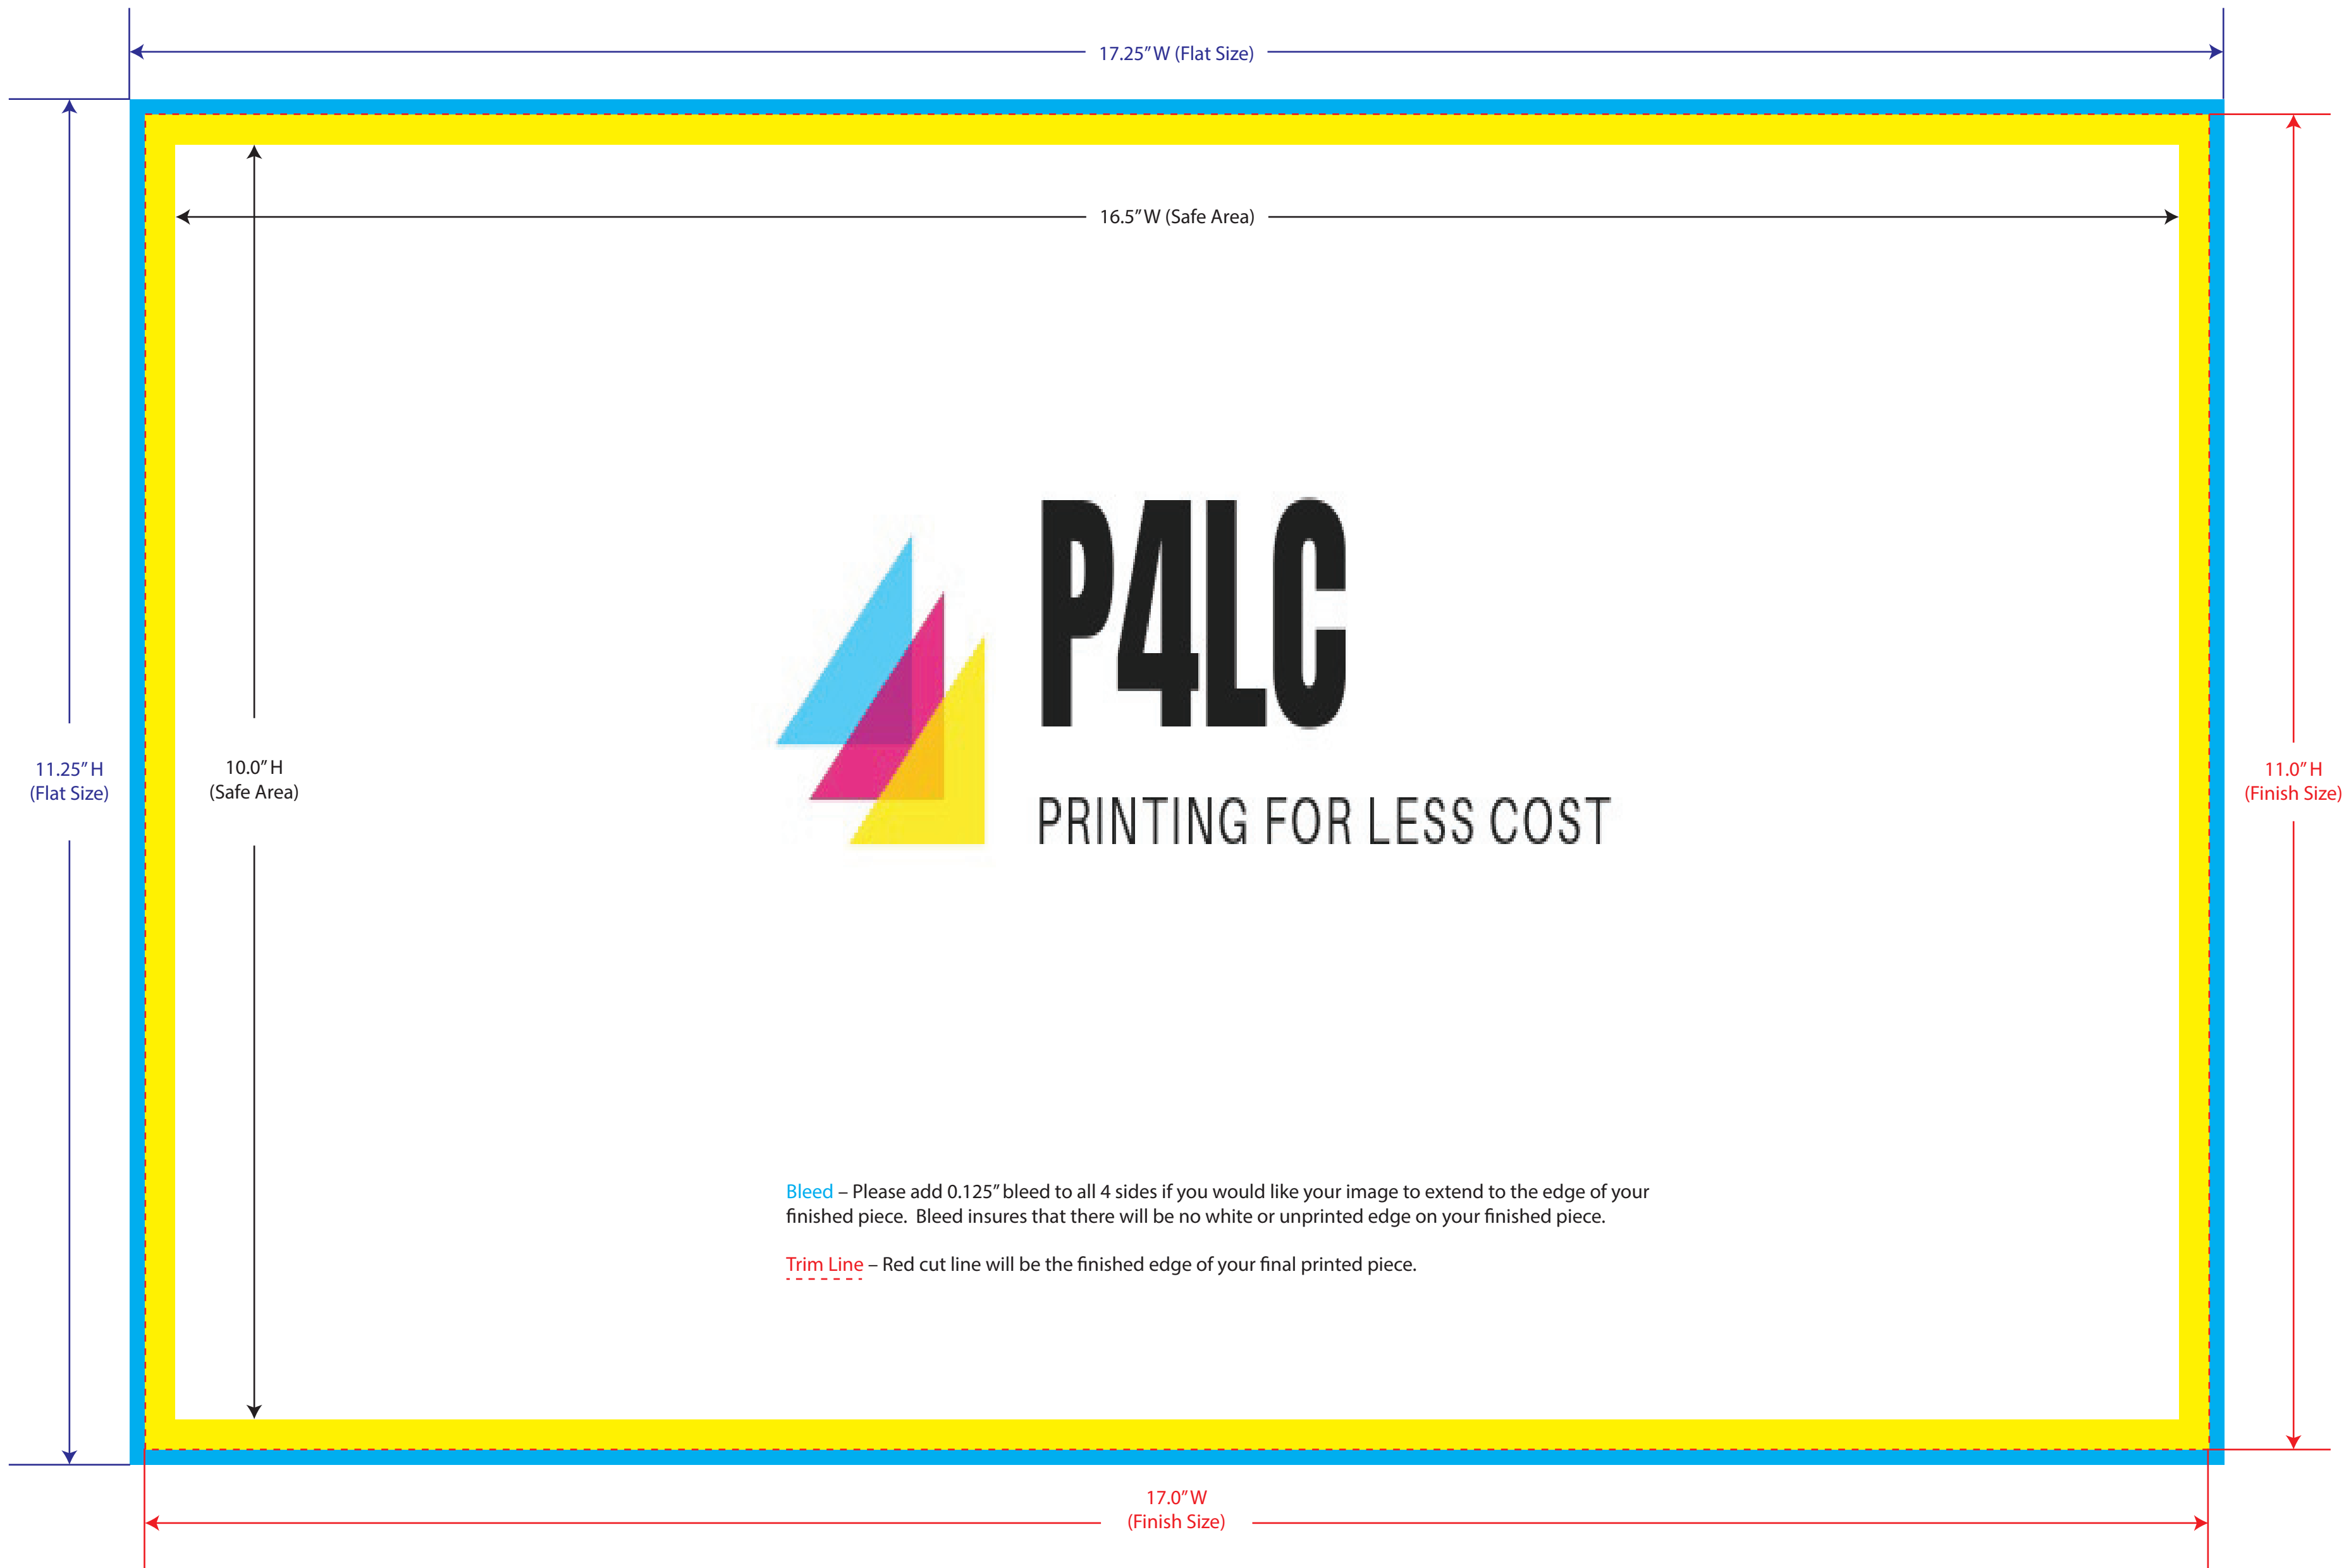

**Trim Line** – Red cut line will be the finished edge of your final printed piece.

**Brochure**  
**Flat Size: 9.25" W x 12.25" H**  
**Finish Size: 9.0" W x 12.0" H**

BLEED

Trim Line

**Bleed** – Please add 0.125" bleed to all 4 sides if you would like your image to extend to the edge of your finished piece. Bleed insures that there will be no white or unprinted edge on your finished piece.

**Trim Line** – Red cut line will be the finished edge of your final printed piece.

**Brochure**  
**Flat Size: 17.25" W x 11.25" H**  
**Finish Size: 17.0" W x 11.0" H**

BLEED

Trim Line

**Bleed** – Please add 0.125" bleed to all 4 sides if you would like your image to extend to the edge of your finished piece. Bleed insures that there will be no white or unprinted edge on your finished piece.

**Trim Line** – Red cut line will be the finished edge of your final printed piece.

**Brochure**  
Flat Size: 18.25" W x 12.25" H  
Finish Size: 18.0" W x 12.0" H

BLEED

Trim Line

25.625" W (Flat Size)

24.875" W (Safe Area)

**Trim Line** – Red cut line will be the finished edge of your final printed piece.

25.375" W (Finish Size)

**Brochure**

Flat Size: 25.625" W x 11.25" H  
Finish Size: 25.375" W x 11.0" H