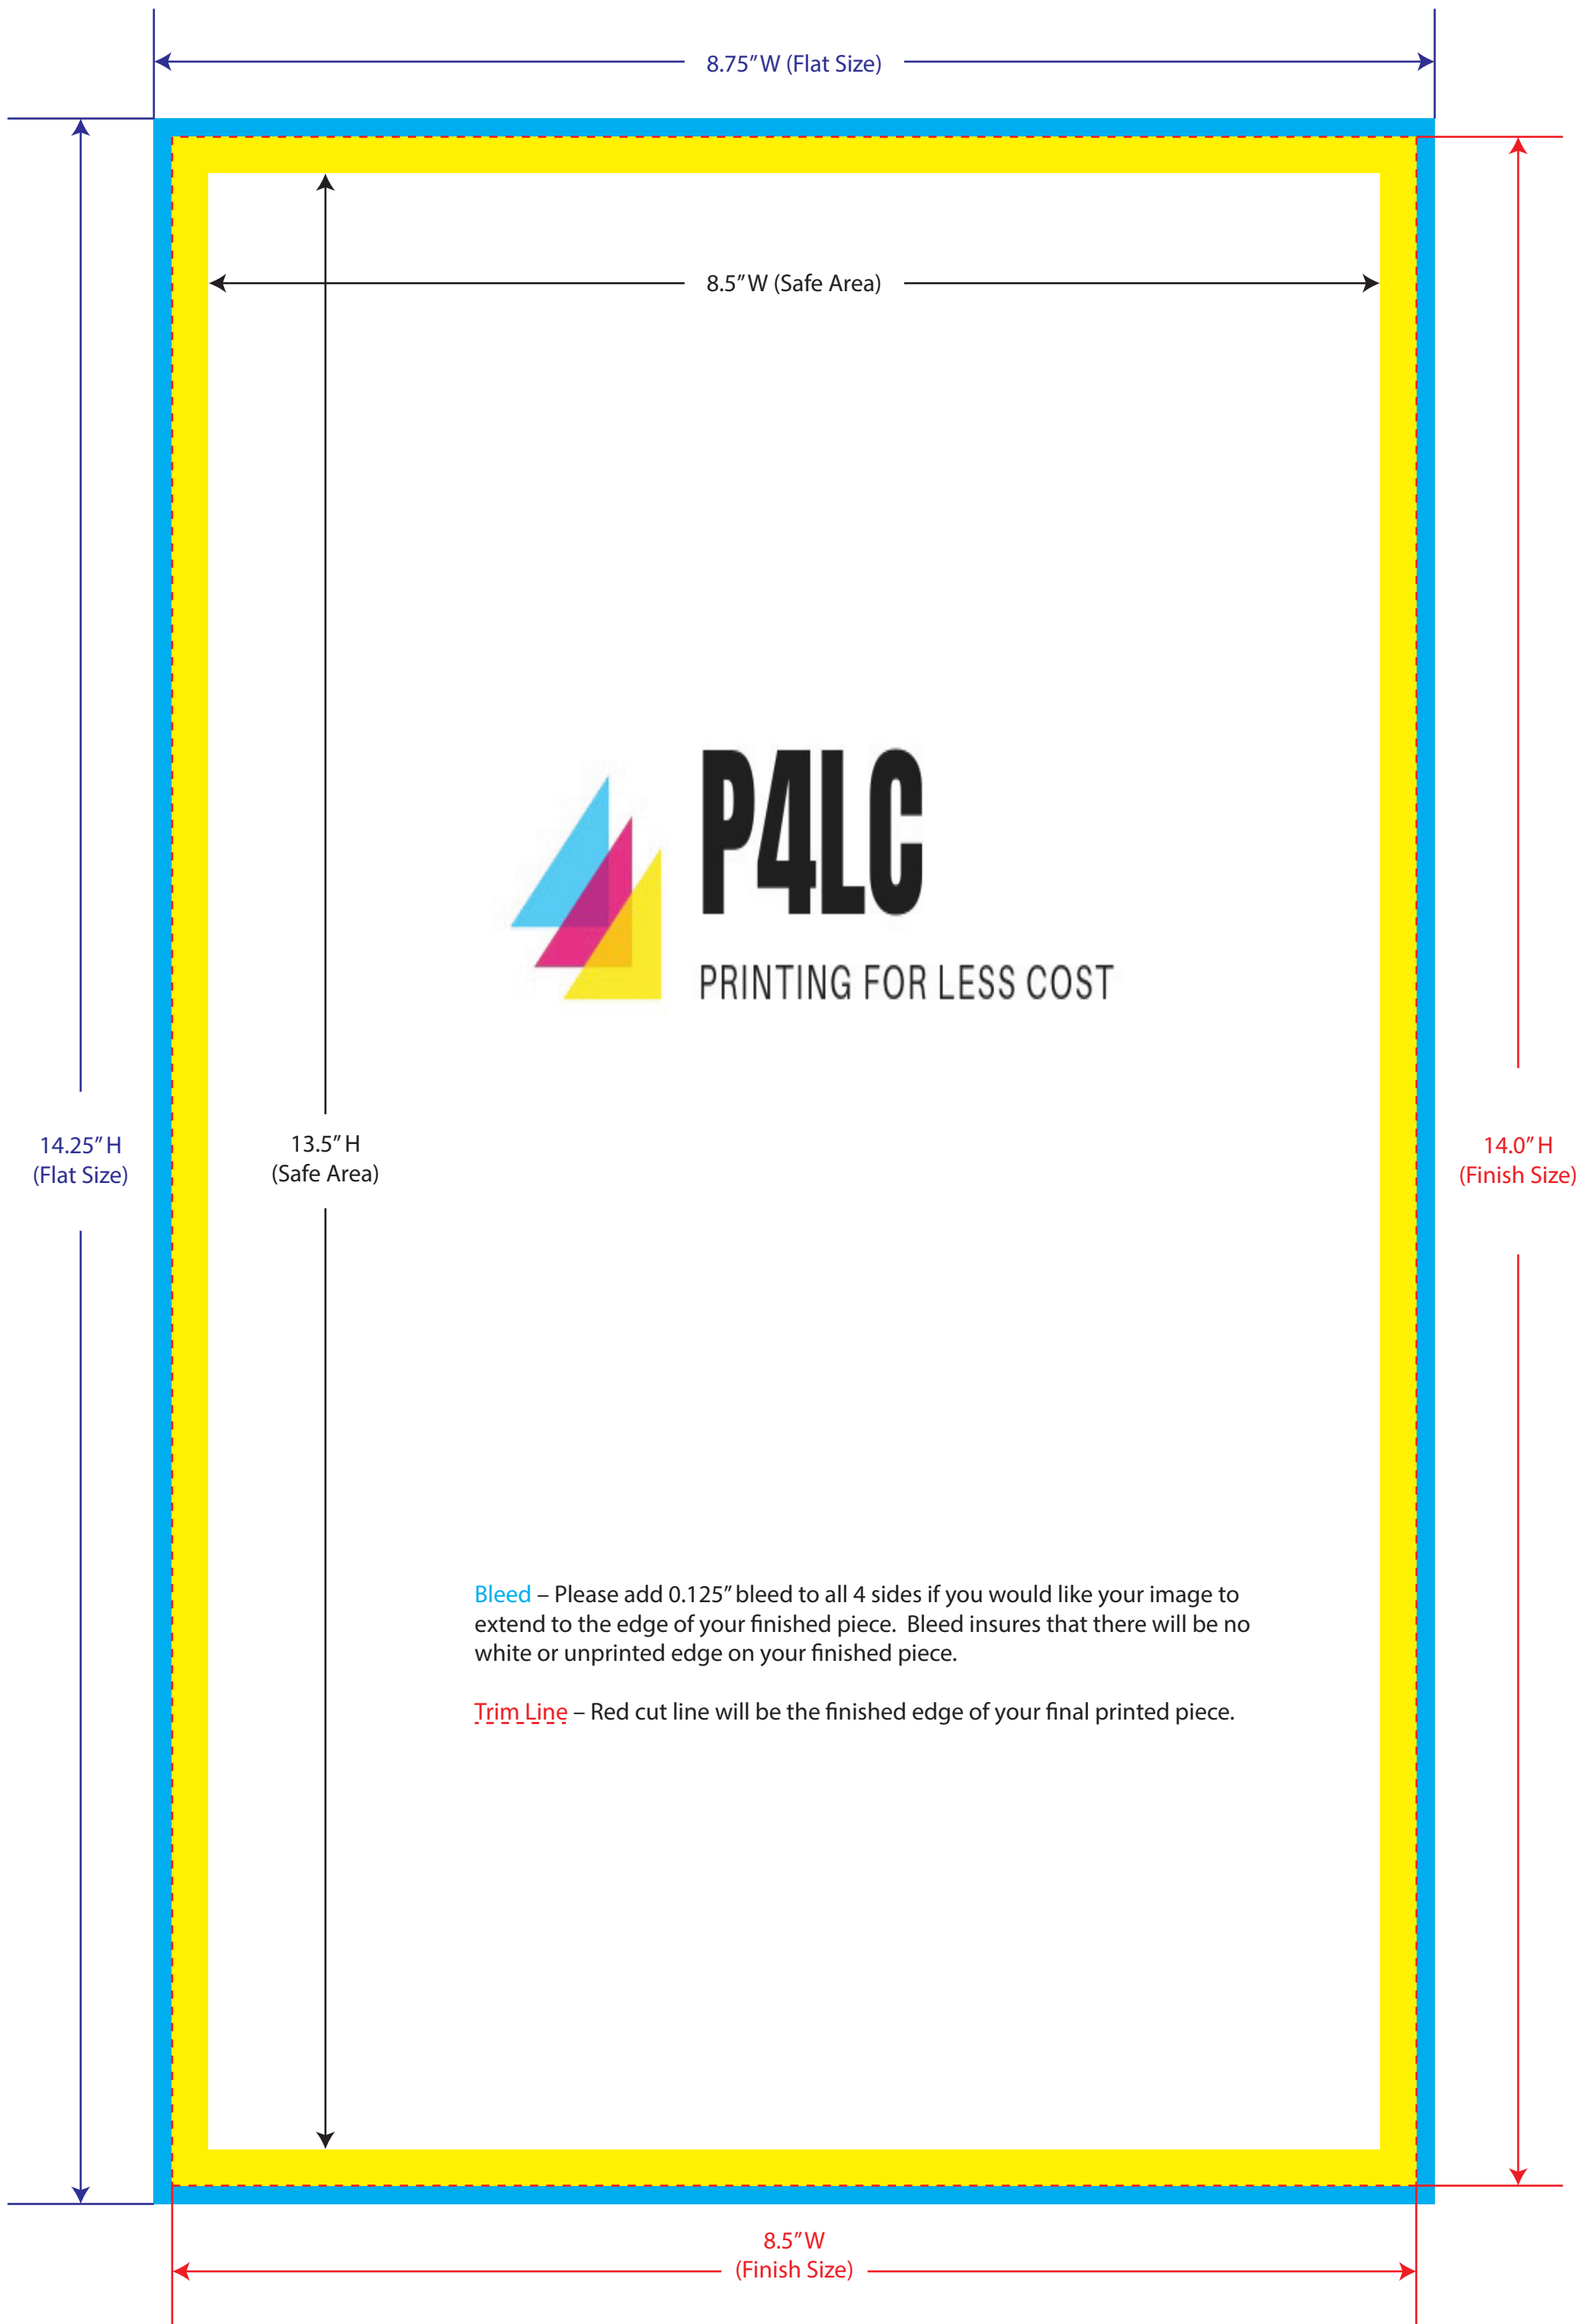

BLEED

Trim Line

**Bleed** – Please add 0.125" bleed to all 4 sides if you would like your image to extend to the edge of your finished piece. Bleed insures that there will be no white or unprinted edge on your finished piece.

**Trim Line** – Red cut line will be the finished edge of your final printed piece.

**Brochure**  
**Flat Size: 8.75" W x 11.25" H**  
**Finish Size: 8.5" W x 11.0" H**

**Bleed** – Please add 0.125" bleed to all 4 sides if you would like your image to extend to the edge of your finished piece. Bleed insures that there will be no white or unprinted edge on your finished piece.

**Trim Line** – Red cut line will be the finished edge of your final printed piece.

**Brochure**  
**Flat Size: 8.75" W x 14.25" H**  
**Finish Size: 8.5" W x 14.0" H**

BLEED

Trim Line

**Bleed** – Please add 0.125" bleed to all 4 sides if you would like your image to extend to the edge of your finished piece. Bleed insures that there will be no white or unprinted edge on your finished piece.

**Trim Line** – Red cut line will be the finished edge of your final printed piece.

**Brochure**  
**Flat Size: 9.25" W x 12.25" H**  
**Finish Size: 9.0" W x 12.0" H**

BLEED

Trim Line

**Bleed** – Please add 0.125" bleed to all 4 sides if you would like your image to extend to the edge of your finished piece. Bleed insures that there will be no white or unprinted edge on your finished piece.