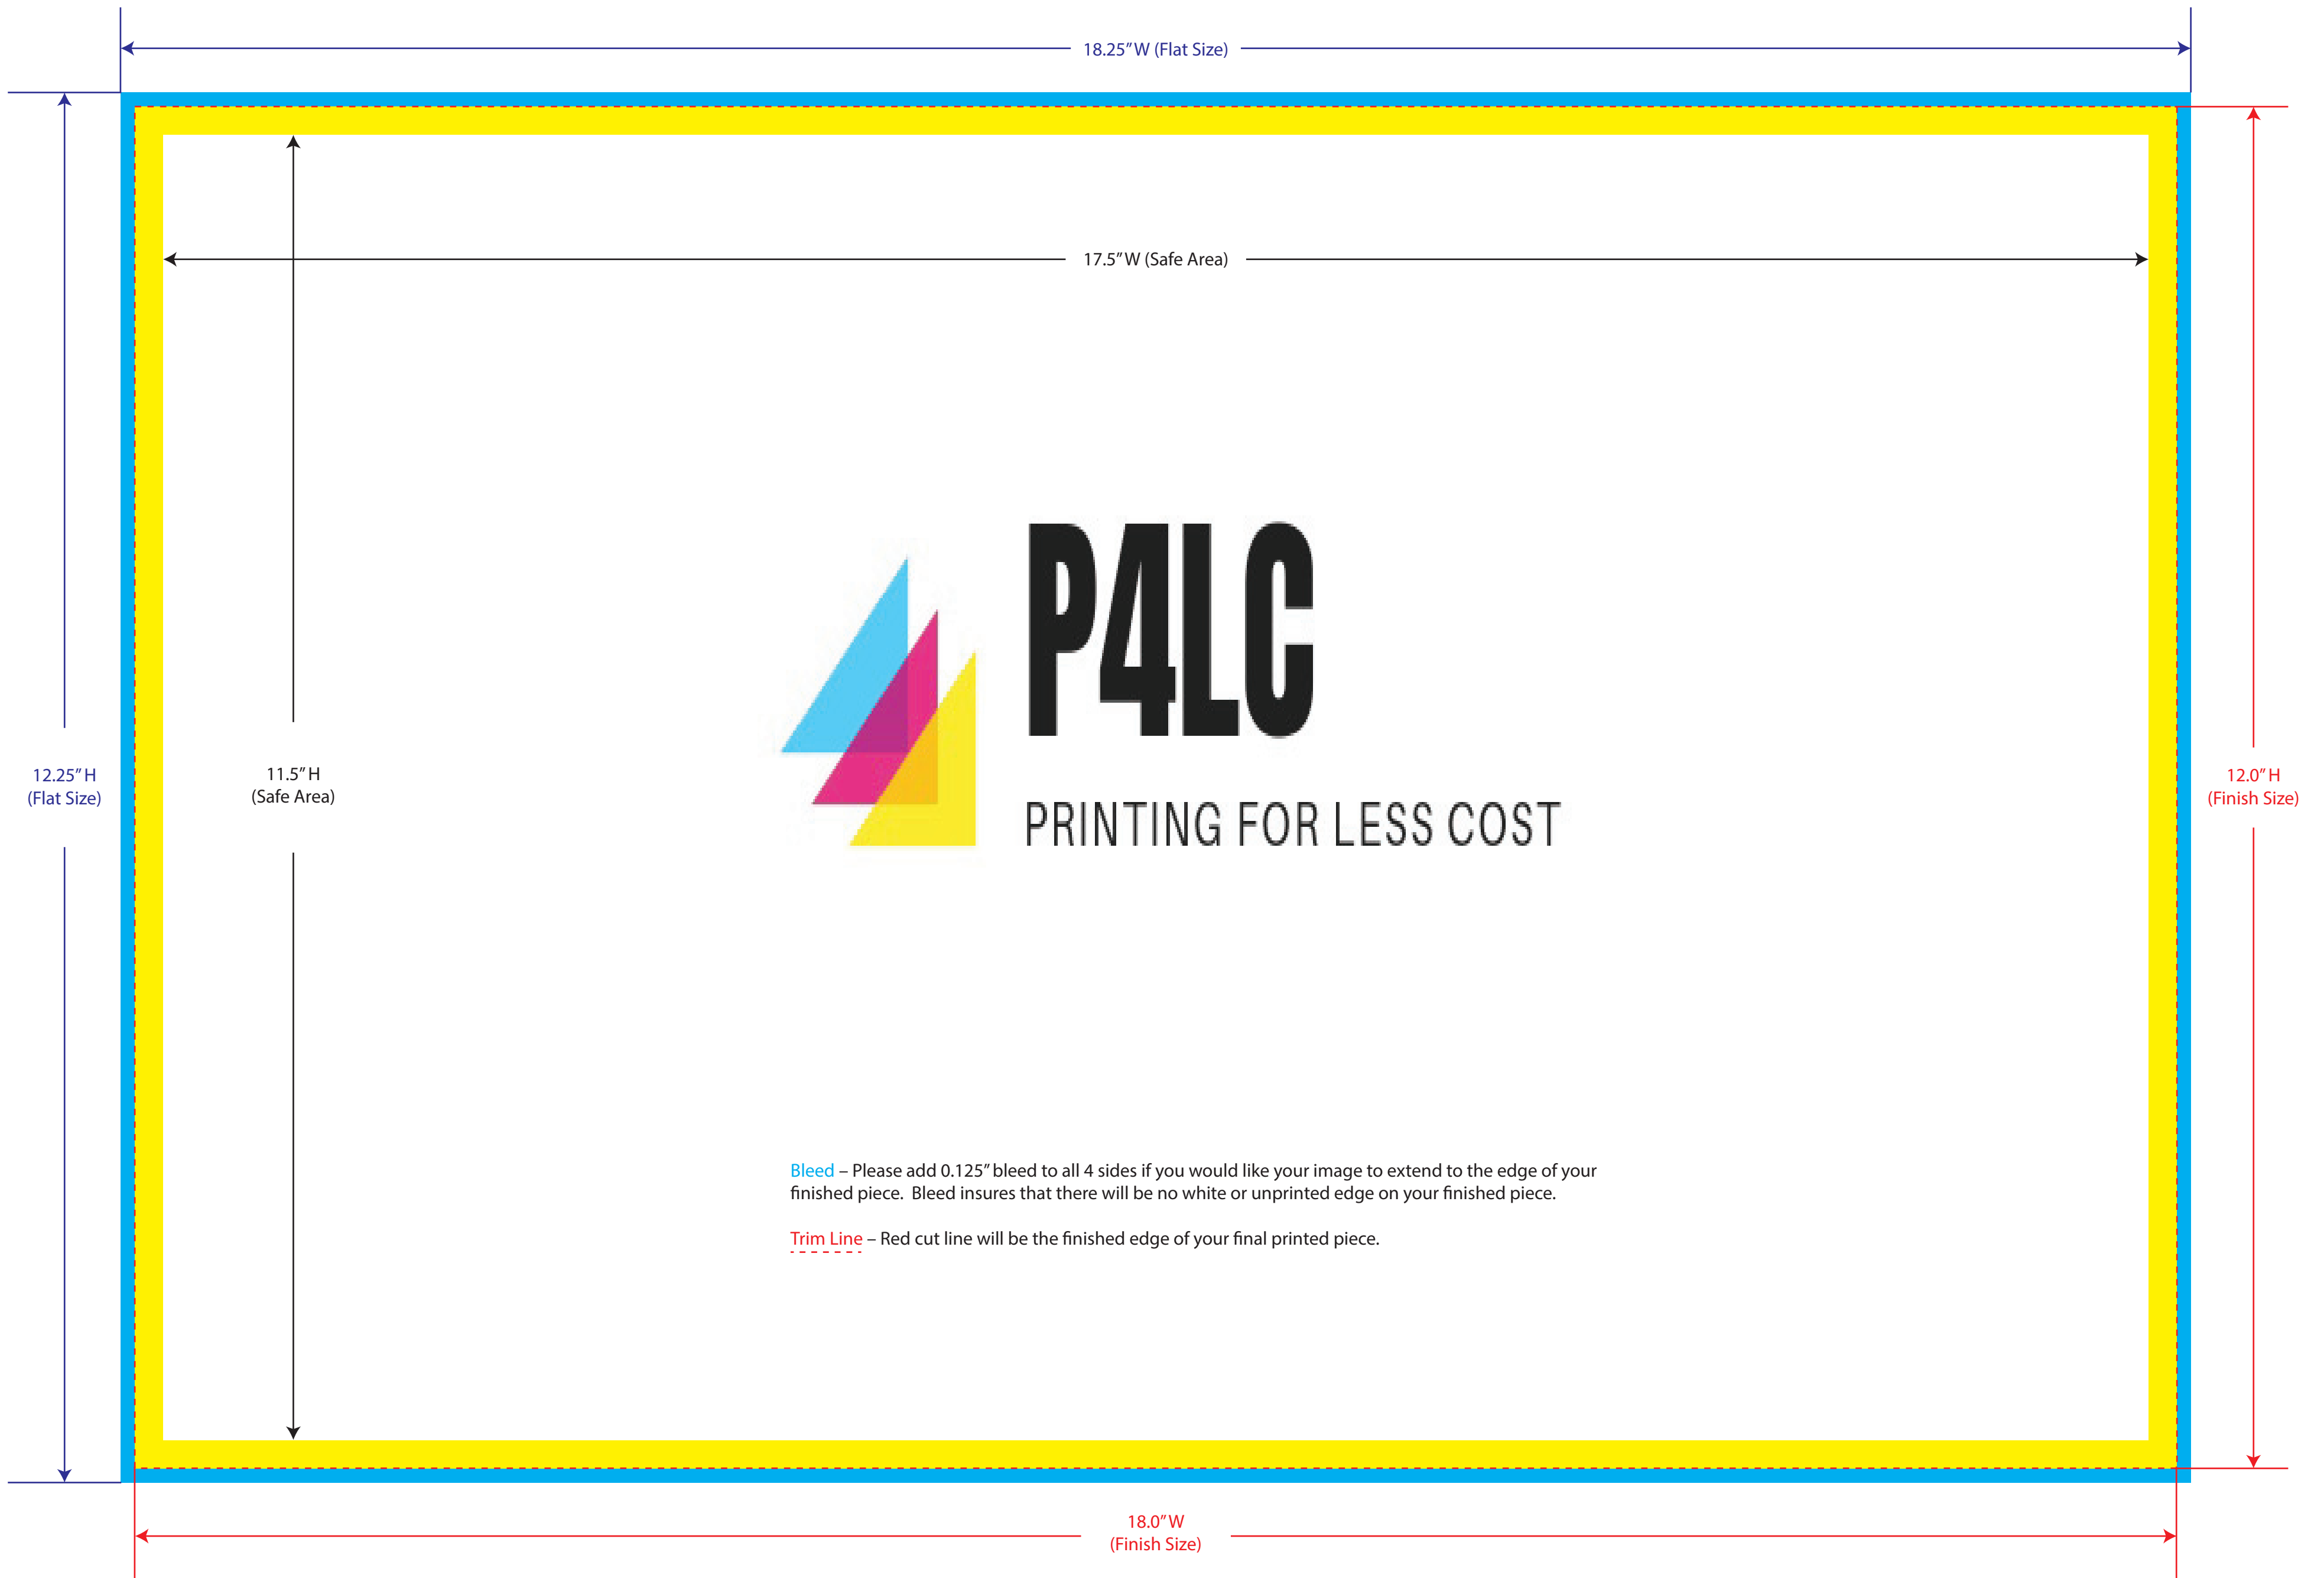

**Trim Line** – Red cut line will be the finished edge of your final printed piece.

**Brochure**  
**Flat Size: 9.25" W x 12.25" H**  
**Finish Size: 9.0" W x 12.0" H**

BLEED

Trim Line

**Bleed** – Please add 0.125" bleed to all 4 sides if you would like your image to extend to the edge of your finished piece. Bleed insures that there will be no white or unprinted edge on your finished piece.

**Trim Line** – Red cut line will be the finished edge of your final printed piece.

**Brochure**  
**Flat Size: 17.25" W x 11.25" H**  
**Finish Size: 17.0" W x 11.0" H**

BLEED

Trim Line

**Bleed** – Please add 0.125" bleed to all 4 sides if you would like your image to extend to the edge of your finished piece. Bleed insures that there will be no white or unprinted edge on your finished piece.

**Trim Line** – Red cut line will be the finished edge of your final printed piece.

**Brochure**  
Flat Size: 18.25" W x 12.25" H  
Finish Size: 18.0" W x 12.0" H

BLEED

Trim Line

25.625" W (Flat Size)

24.875" W (Safe Area)

**Trim Line** – Red cut line will be the finished edge of your final printed piece.

25.375" W (Finish Size)

**Brochure**

Flat Size: 25.625" W x 11.25" H  
Finish Size: 25.375" W x 11.0" H