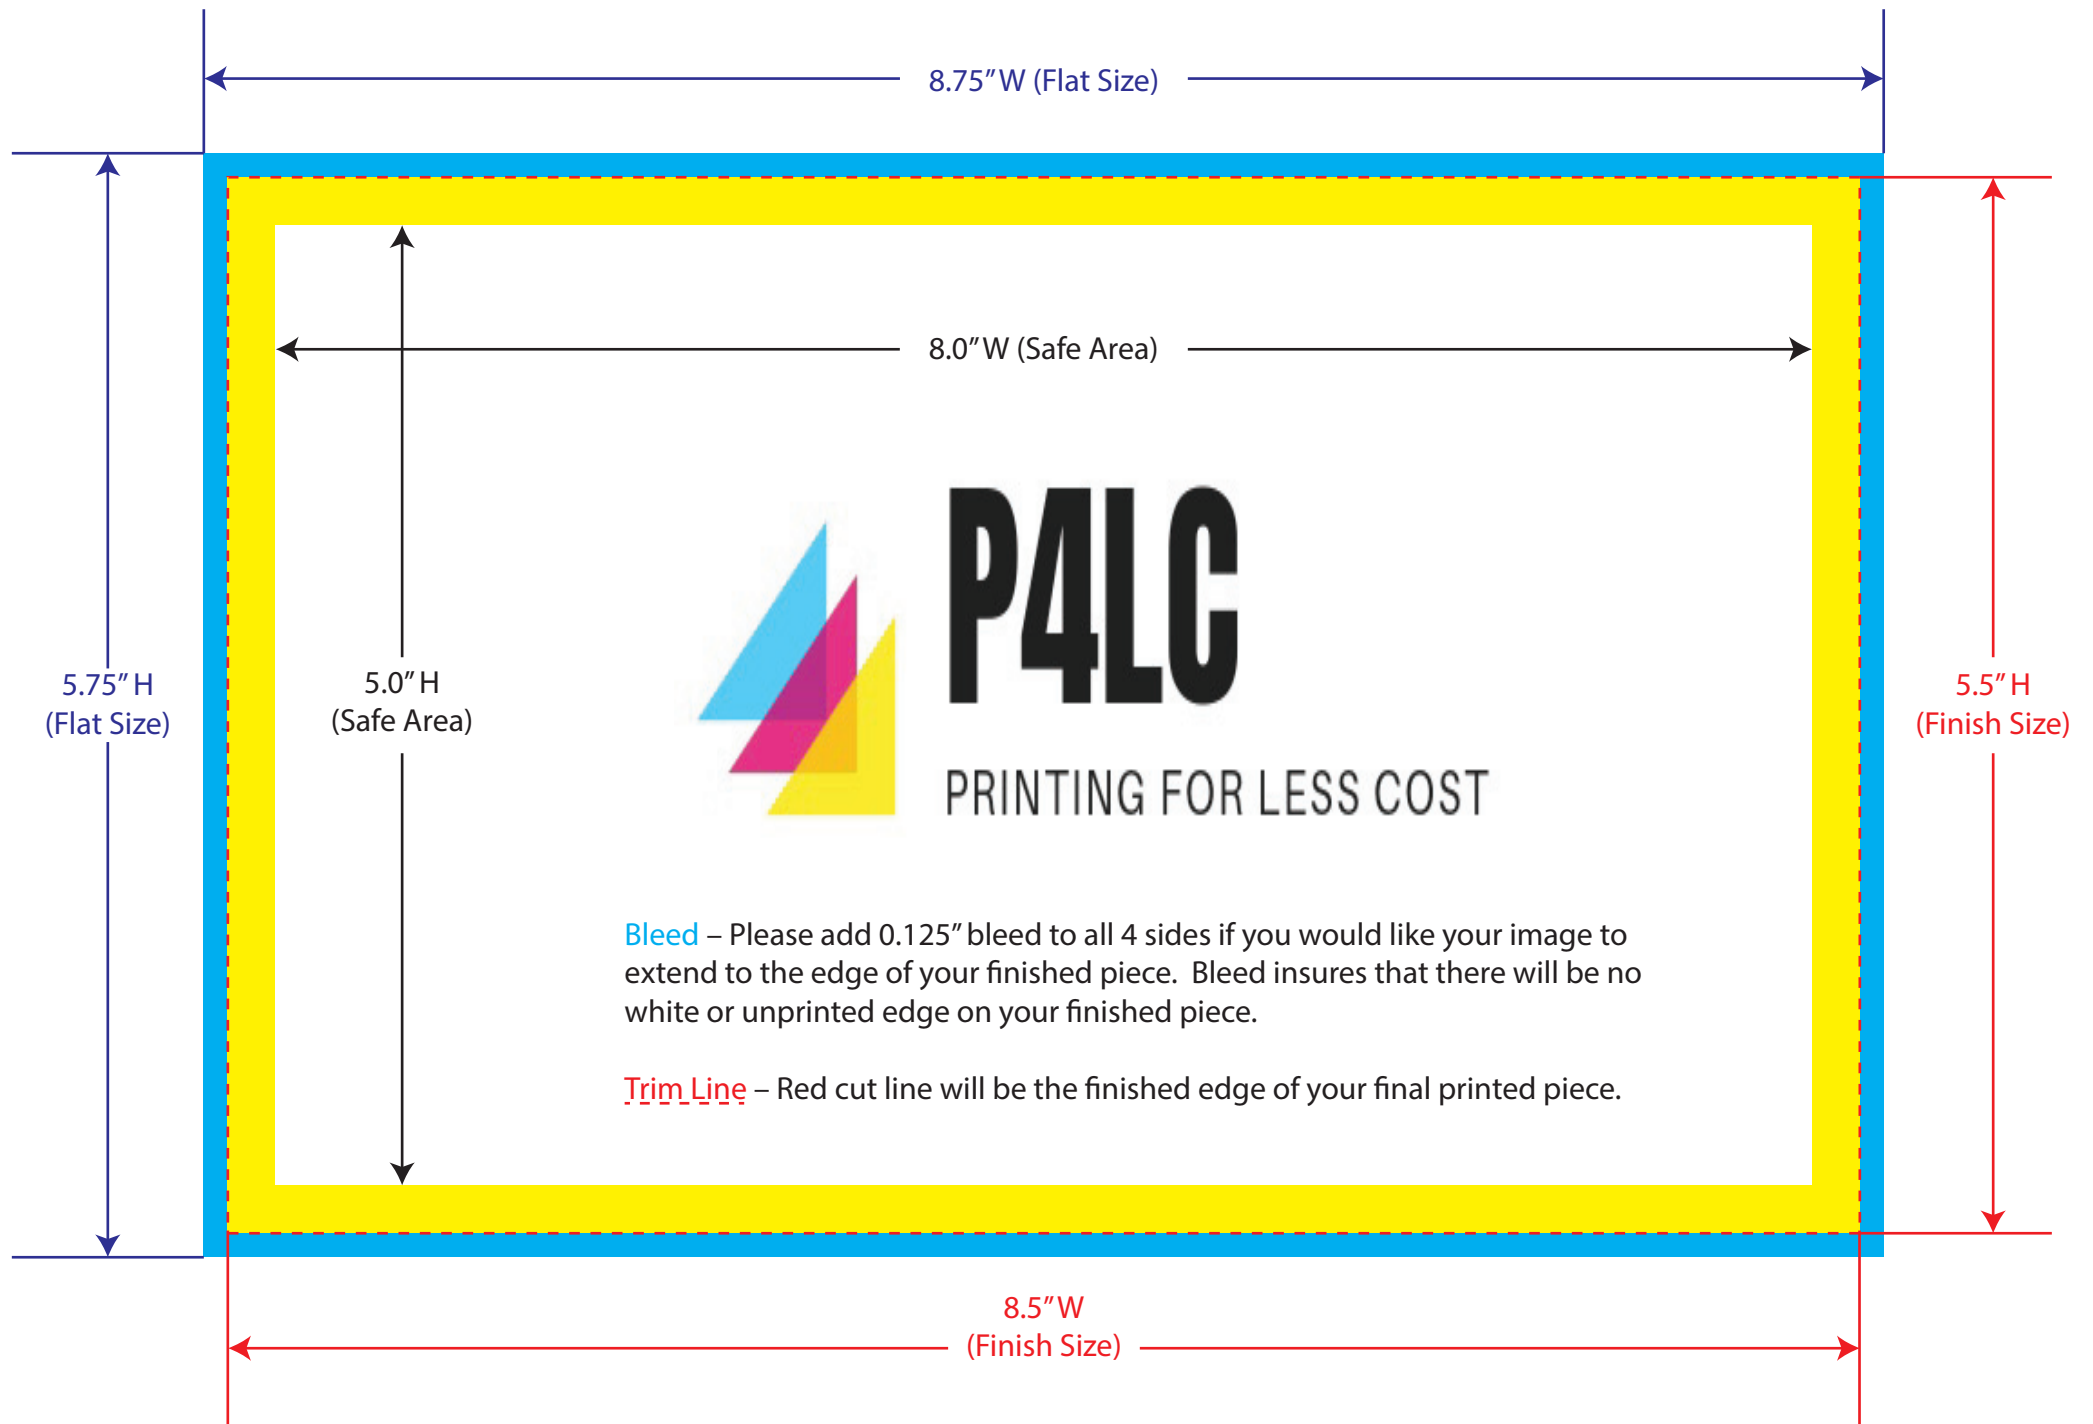

Brochure
Flat Size: 8.75" W x 5.75" H
Finish Size: 8.5" W x 5.5" H

BLEED

Trim Line