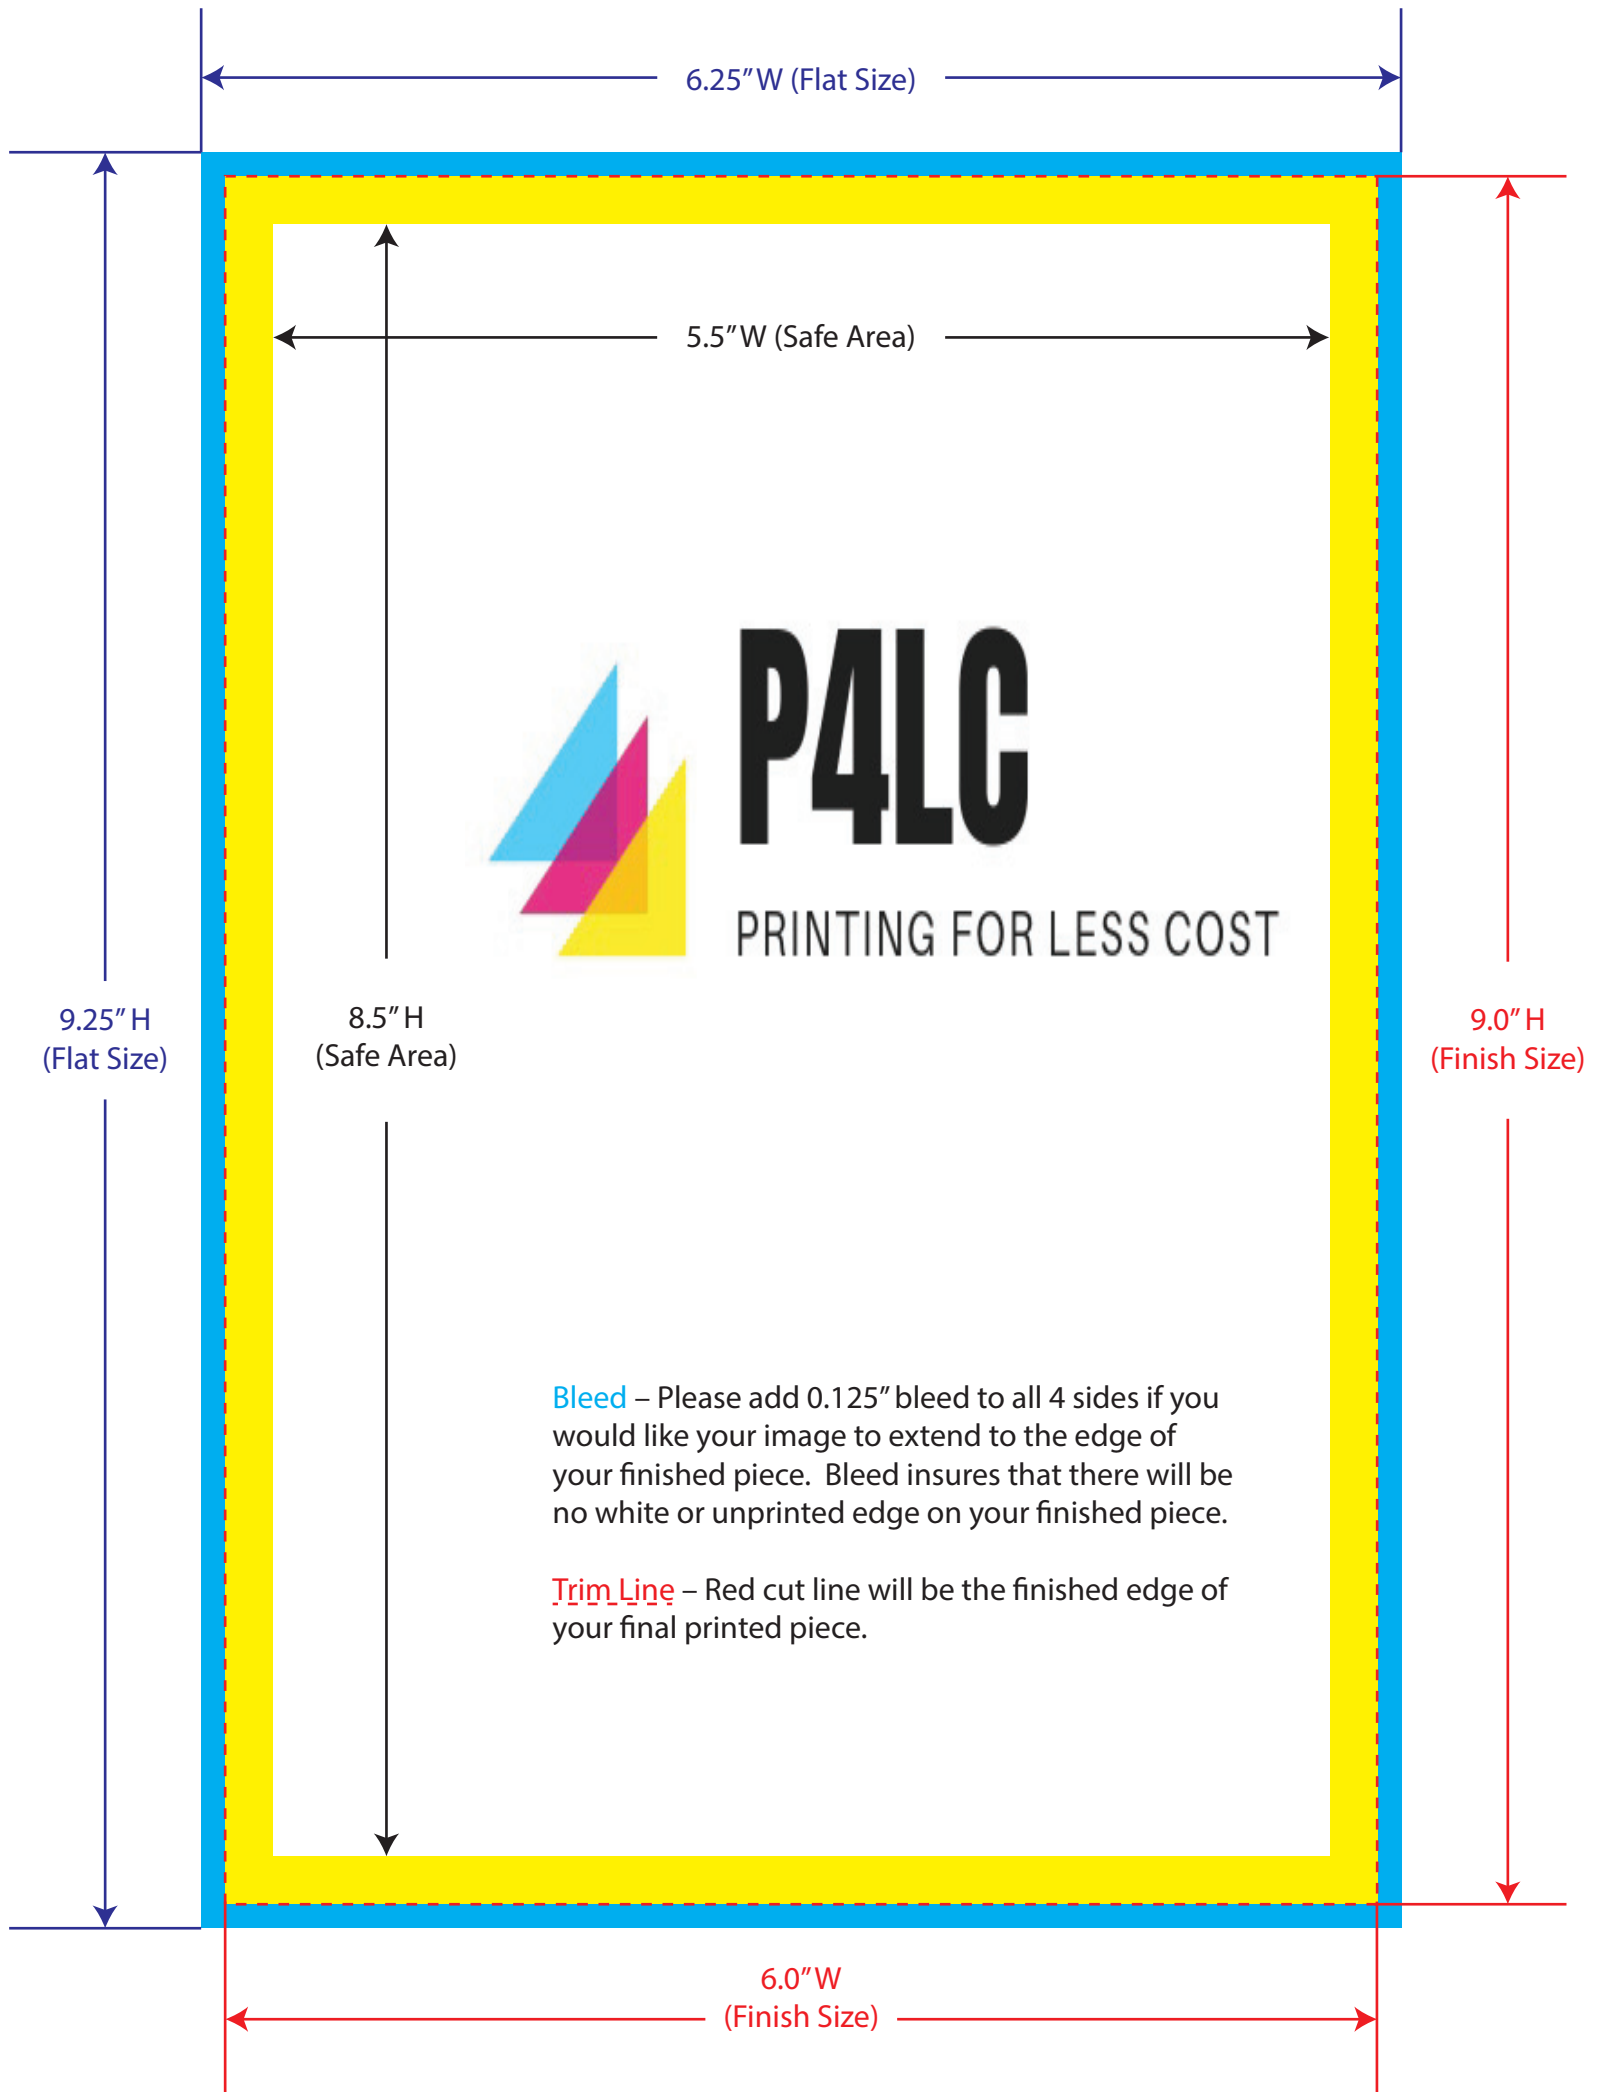

Brochure
Flat Size: 6.25" W x 9.25" H
Finish Size: 6.0" W x 9.0" H

BLEED

Trim Line